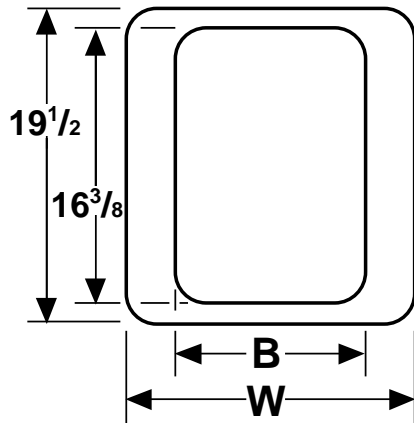

Tube Kits

921287	Kit, REPL Tube A18
921288	Kit, REPL Tube B18
921289	Kit, REPL Tube B24
921290	Kit, REPL Tube C24
921291	Kit, REPL Tube C28

ORIGINAL MODEL IDENTIFICATION CODE

Figure 1. Drain Pan Dimensions