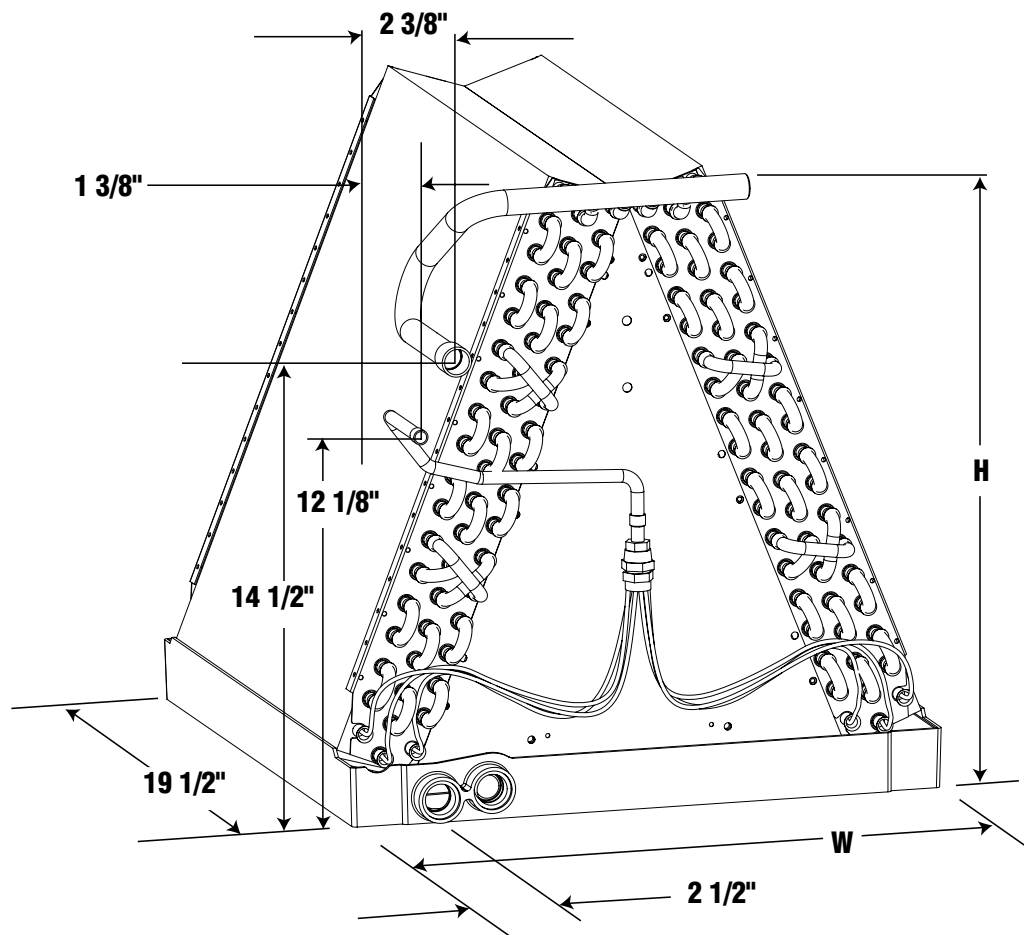

TECHNICAL SPECIFICATIONS

C3, C4, C5 Uncased Indoor Replacement Coils (REPLCOIL)

"A" Coil

- **Features Anteater Coil Technology:** The Anteater™ coil is made with Uniguard™ alloy to prevent leaks caused by formicary corrosion.

COIL DATA TABLES

	ReplCoil01	ReplCoil02	ReplCoil03	ReplCoil04	ReplCoil05	ReplCoil06	ReplCoil07
Face Area (ft²)	4.18	4.18	5.58	5.58	6.42	2.75	4.18
Rows	3	3	3	3	3	2	3
Fins per Inch	14	14	14	14	14	12	14
Refrigerant Flow Control	Fixed Orifice						
Orifice Size	0.067	0.067	0.080	0.093	0.099	0.060	0.093
Width, in.	12-3/4	18-1/8	18-1/8	21-1/16	21-1/16	12-3/4	21-1/16
Height, in.	19	19	25	25	28-3/4	13	19
Connection, Liquid	3/8	3/8	3/8	3/8	3/8	3/8	3/8
Connection, Suction	3/4	3/4	7/8	7/8	7/8	3/4	3/4

(1) Orifice size shown is for 10 SEER rating with FS3BA outdoor unit.

* Orifice size shown is for 10 SEER 2-1/2 Ton.

SKU #	Model #	Factory Installed Piston
921298	REPLCOIL01	0.067
921299	REPLCOIL02	0.067
921300	REPLCOIL03	0.080
921301	REPLCOIL04	0.093
921302	REPLCOIL05	0.099
921324	REPLCOIL06	0.060
921325	REPLCOIL07	0.093

ACCESSORIES

DA Kit - 921337

QA Kit - 921339

TXV Kits

920662A	R-22 2.0T
920663A	R-22 2.5T
920664A	R-22 3.0T
920665A	R-22 3.5T
920666A	R-22 4.0T
920667A	R-22 5.0T
920668A	R-410a 2.0T
920669A	R-410a 2.5T
920670A	R-410a 3.0T
920671A	R-410a 3.5T
920672A	R-410a 4.0T
920673A	R-410a 5.0T

Tube Kits

921287	Kit, REPL Tube A18
921288	Kit, REPL Tube B18
921289	Kit, REPL Tube B24
921290	Kit, REPL Tube C24
921291	Kit, REPL Tube C28