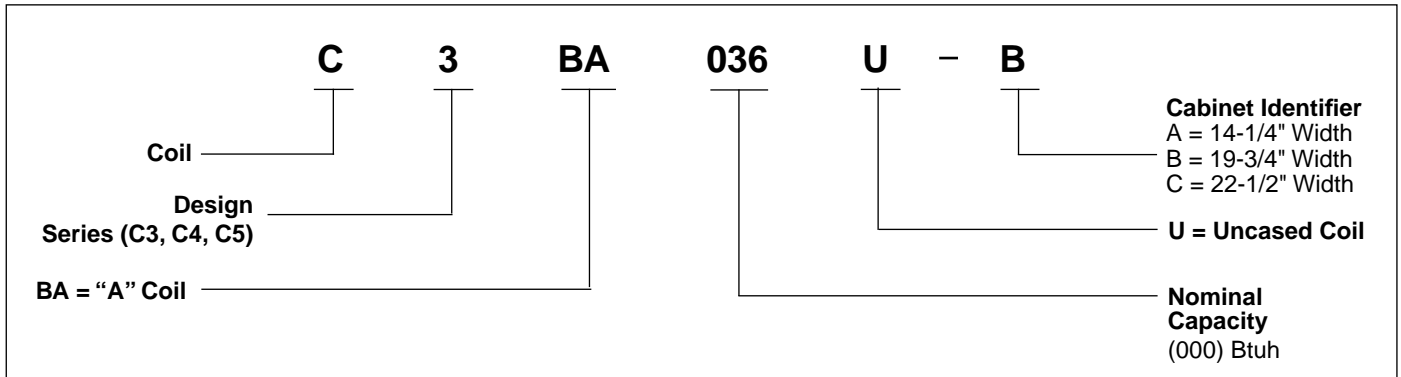

Tube Kits

921287	Kit, REPL Tube A18
921288	Kit, REPL Tube B18
921289	Kit, REPL Tube B24
921290	Kit, REPL Tube C24
921291	Kit, REPL Tube C28

ORIGINAL MODEL IDENTIFICATION CODE

Figure 1. Drain Pan Dimensions