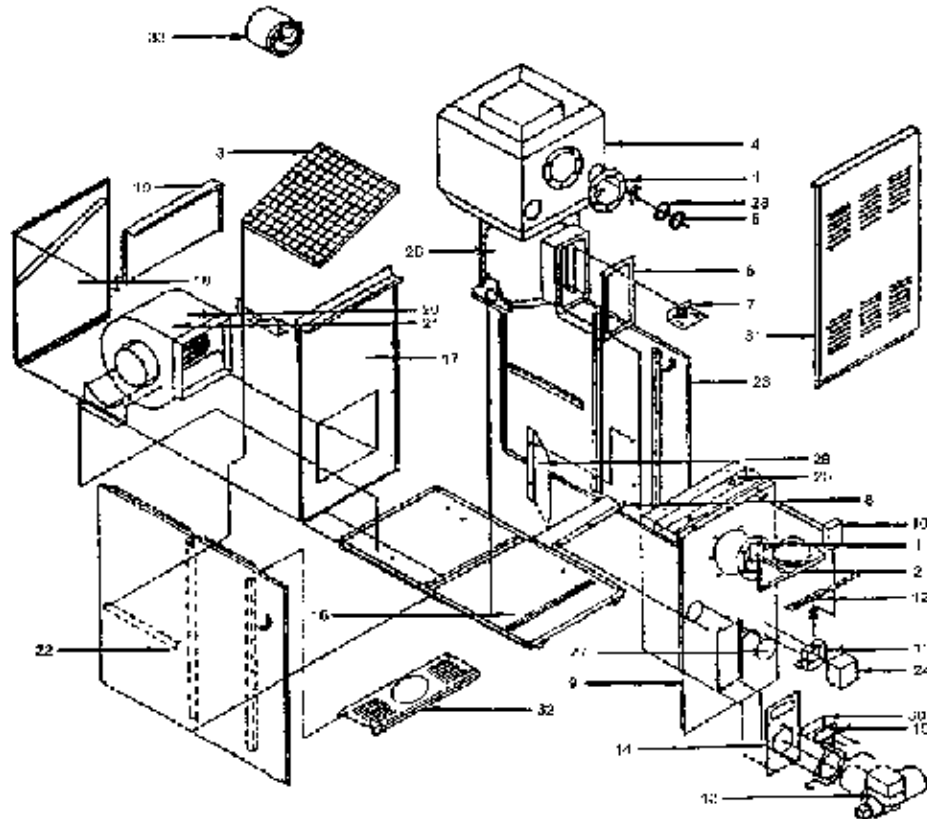

Model O4LD-140, 168F