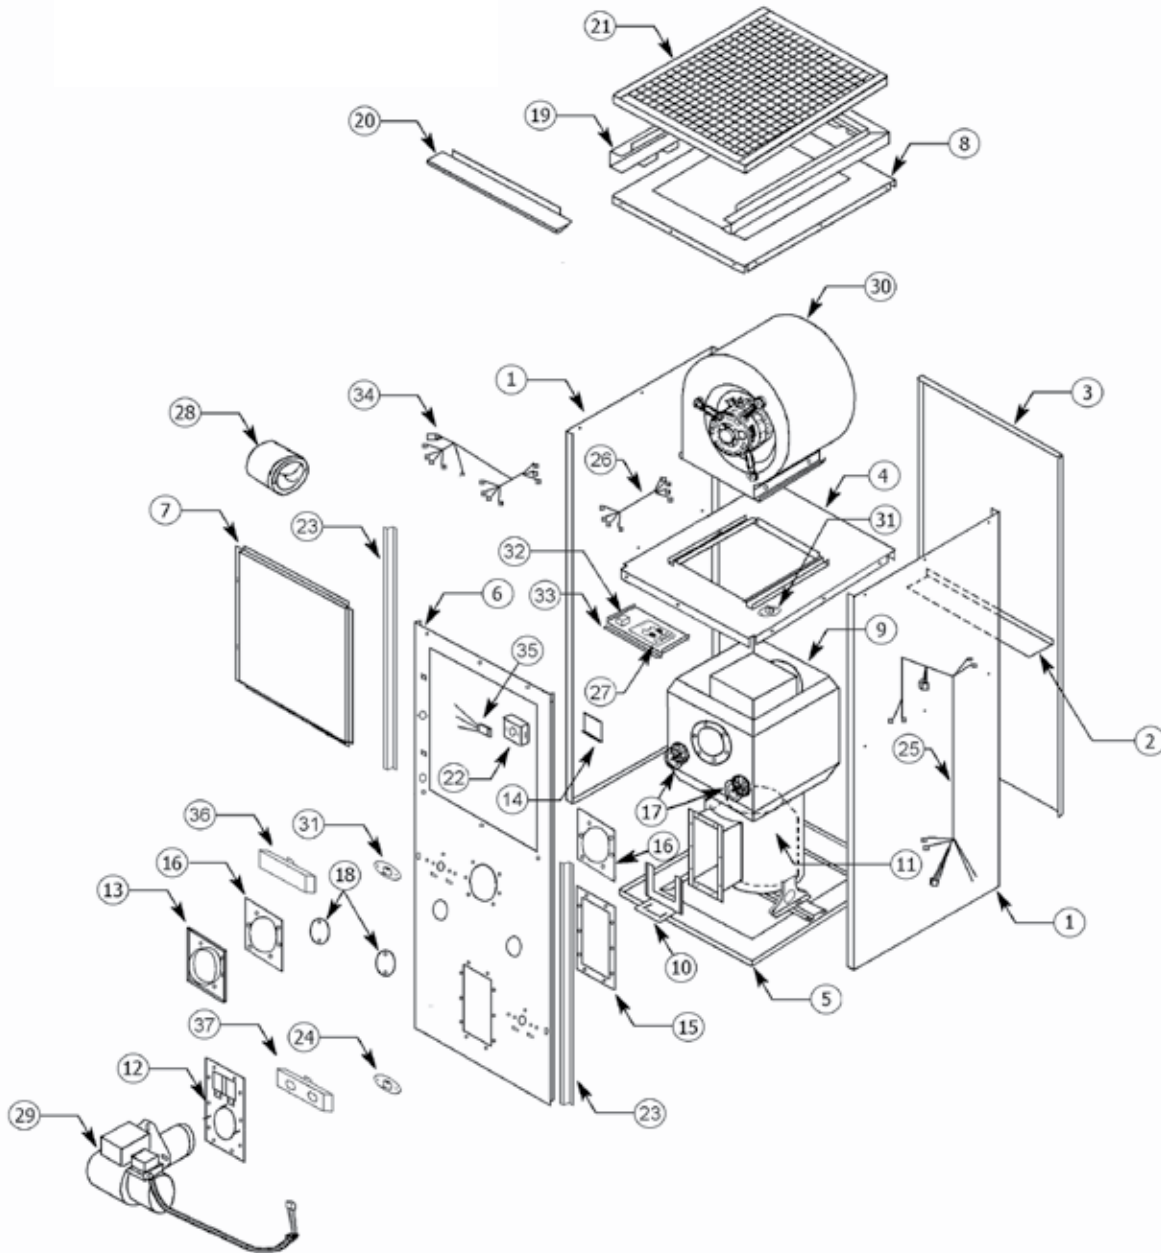

Model O4MD-091A-12-FA

MODEL 04MD-091A-12-FA COUNTERFLOW / HORIZONTAL OIL FURNACES

REF. NO.	DESCRIPTION	091A-12FA
1	Right and Left Side Panel	OL30072N
2	Rear Panel Baffle	OL27918
3	Rear Panel	OL30272N
4	Blower Division Panel Assembly	OL29012
5	Base Panel Assembly	OL29007
6	Front Panel	OL30073N
7	Blower Access Door	OL30074N
	Door Handle - P2 - 41	OL28673
	Logo Bezel	OL28749
	Logo Label	OL28563
8	End Panel	OL29013N
9	Heat Exchanger Assembly	OL27861
10	Firepot Retainer Bracket	OL27068
11	Replacement Combustion Chamber	OL2700WP
12	Oil Burner Mounting Plate Assembly	OL29872
13	Flue Pipe Connecting Flange	OL29005
14	Junction Box Cover	OL28722
15	Pouch Gasket	OL2080175
16	Flue Pipe Gasket (2 per unit)	OL21994
17	Radiator Cleanout Cover Assembly	OL1061A
	Cleanout Cover Gasket	OL2080176
18	Casing Clean-out Cover	OL3011325A
19	Filter Frame	OL21260
20	Filter Frame End Support	OL21306
21	Air Filter - 20x20x1 (Permanent)	OL2180032
22	Junction Box	OL28723
23	Channel Wire Retainer	OL29027
24	Limit Control 60T11BOF L180°F	OL28654
25	Wire Harness Control	OL30268
26	Wire Harness Blower Direct Drive	OL30265
27	Fan Timer Control: Honeywell ST9103A or UTC 1158-150	OL29388
28	Draft Regulator 5"	OL27494
29	Beckett Oil Burner AF76BNHS	OL30288
	Burner Motor 1/7 HP 3450 RPM PSC	OL29689
	Beckett Clean-cut Oil Pump	622090
	Solid State Igniter	OL29522
	Primary Combustion Control R7184A	OL29664
	Flame Retention Head	OL11961
Nozzle 0.65 / 80°A	660605	
30	Blower Assembly, Complete Direct Drive, 1/2 hp, 4-speed	OL29027
	Blower Housing and Wheel, GT10 DD	OL28142
	Blower Wheel, GT10 DD	OL26430
	Blower Motor, 1/2 hp, 4-speed	OL26088
	Motor Mounting Band - TR6884B	OL17811
	Motor Mount Arms - 10-10 DD Blower (3 per unit)	OL26251
	Motor Run Capacitor, 10 mfd @370 vac	OL27743
	Capacitor Strap	OL27760
Blower Slide Rail (2 per unit)	OL29026	
31	Auxiliary Limit 60T11BOF L140°F	OL29198
32	Transformer	OL27738
33	Control Panel	OL30190
34	Wire Harness, Junction Box to Control	OL30264
35	Wire Harness, Supply	OL29366
36	Limit Cover, Left	OL30240
37	Limit Cover, Right	OL30195
	Low Fire Kit	OL29880
	Low Firing Rate Baffle	OL25521101
	Nozzle, .50/80° A	660606
	Vestibule Kit (not shown)	OL30554N
	Base Panel (not shown)	OL29019N
	Top Panel (not shown)	OL21437N
	Door Panel (not shown)	OL29022N
	Left Side Panel (not shown)	OL30527N
	Right Side Panel (not shown)	OL30528N
Sub Base (not shown)	OL06000075N	