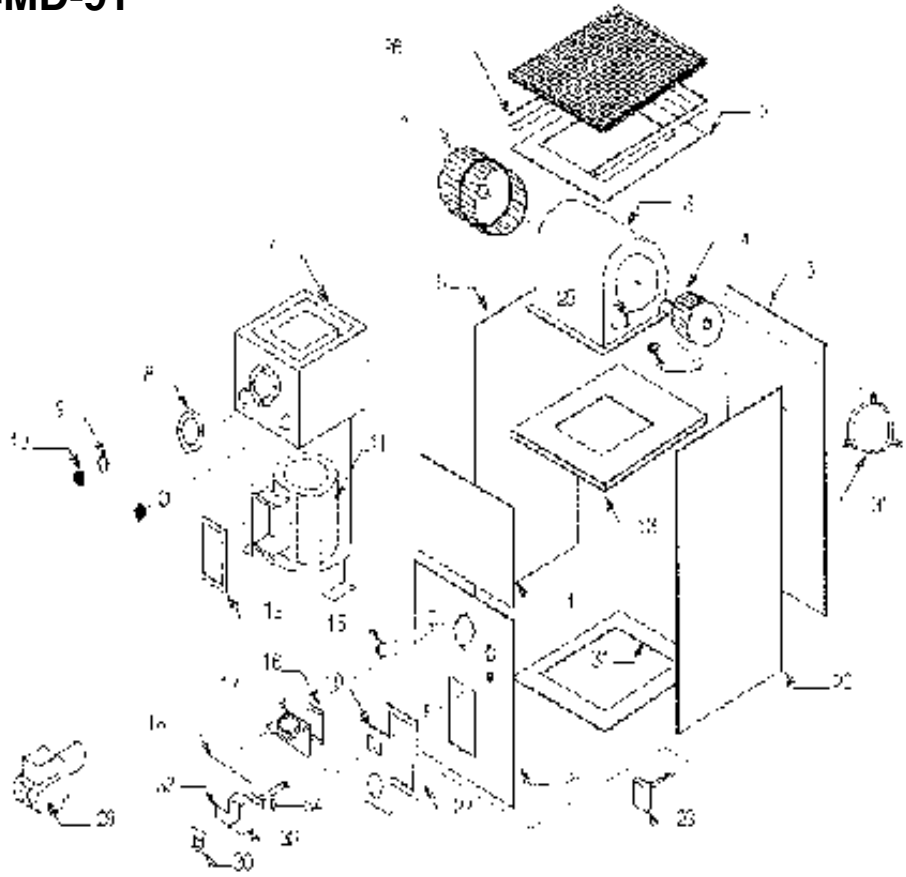

Model O4MD-91