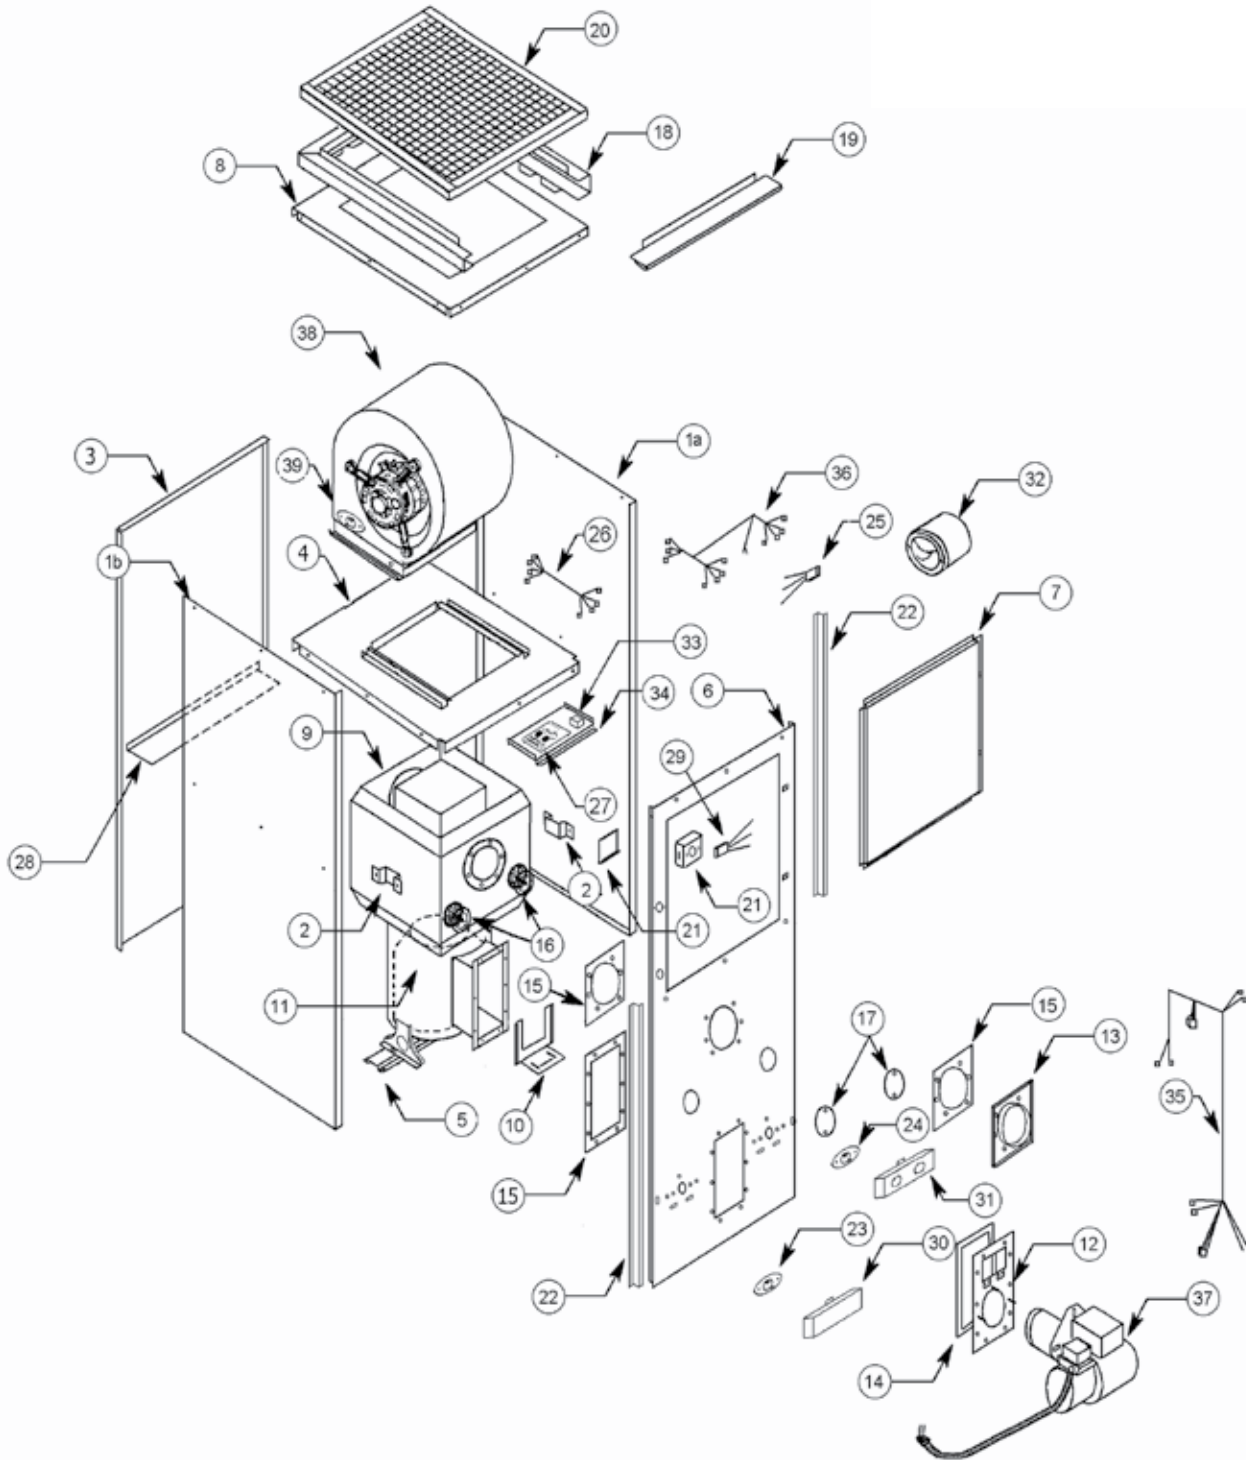

Model O4MD-140A-16-FA

MODEL O4MD-140A-16-FA COUNTERFLOW/HORIZONTAL OIL FURNACES

ITEM	DESCRIPTION	140A-16-FA
1a	Right Side Panel	OL30360N
1b	Left Side Panel	OL30351N
2	Side Panel Heat Exchanger Support (2 per unit)	OL27038
3	Rear Panel	OL30353N
4	Blower Division Panel Assembly	OL30354
5	Base Heat Exchanger Support	OL26975
6	Front Panel	OL30350N
7	Blower Access Door	OL30363N
	Door Handle - P2-41	OL28673
	Logo Bezel	OL28479
	Logo Label	OL28563
8	End Panel	OL30352
9	Heat Exchanger Assembly	OL30380
10	Firepot Retainer Bracket	OL27068
11	Replacement Combustion Chamber	OL27000WP
12	Oil Burner Mounting Plate Assembly	OL29873
	Inspection Door Gasket	OL29871
13	Flue Connector	OL28306
14	Pouch Gasket	OL2080175
15	Flue Pipe Gasket	OL21994
16	Radiator Cleanout Cover Assembly	OL1061A
	Cleanout Cover Gasket	OL2080176
17	Casing Clean-out Cover	OL3011325A
18	Filter Frame	OL21260
19	Filter Frame End Support	OL21306
20	Air Filter - 20x20x1 (Permanent)	OL2180032
21	Junction Box	OL28723
22	Channel Wire Retainer	OL29027
23	Limit Control 60T11BOF L150°F	OL29197
24	Limit Control 60T11BOF L160°F	OL29662
25	Wire Harness Junction Box to Control	OL30392
26	Wire Harness Blower Direct drive	OL30391
27	Fan Timer CONtrol: Honeywell ST9103A or UTC 1158-150	OL29388
28	Air Baffle	OL30364
29	Wire Harness, Supply	OL29366
30	Limit Cover, Left	OL30240
31	Limit Cover, Right	OL30195
32	Draft Regulator 6"	OL12240
33	Transformer	OL27738
34	Control Panel	OL30355
35	Wire Harness Burner to Timer Board	OL30390
36	Wire Harness Transformer to Timer Board	OL30393
37	Beckett Oil Burner AF76XN	OL27007
	Burner Motor 1/7 HP 3450 RPM PSC	OL29689
	Beckett Clean-cut Oil Pump A2EA6520	622090
	Solid State Igniter FRANCE 10SAY-04	OL29522
	Primary Combustion Control R7184A	OL29664
	Air Tube Combination AF76XN	OL27610
	Flame Retention Head (O4MD-140A-16-FA 91,000 to 117,000 BTUH)	OL11961
	Flame Retention Head (O4MD-140A-16-FA 128,000 BTUH)	OL12646
Nozzle 1.00/60°A (O4MD-140A-16-FA 117,000 BTUH)	660639	
Nozzle 1.10/70° A (O4MD-140A-16-FA 128,000 BTUH)	660644	
38	Blower Assembly, Complete, Direct Drive, 1/2 hp, 4-speed	OL30387
	Blower Housing and Wheel, GT12-10 DD	OL17559
	Blower Wheel, GT12-10 DD	OL29692
	Blower Motor, 3/4 hp, 4-speed	OL27161
	Motor Mounting Band - TR6884B	OL17811
	Motor Mount Arms - 12-12 DD Blower (3 per unit)	OL17812
	Motor Run Capacitator, 20 mfd @ 370 vac	OL27745
Blower Slide Rail	OL29026	
39	Auxillary Limit L130°F 60T11 BOF	OL30388
	Sub Base (not shown)	OL006000073N