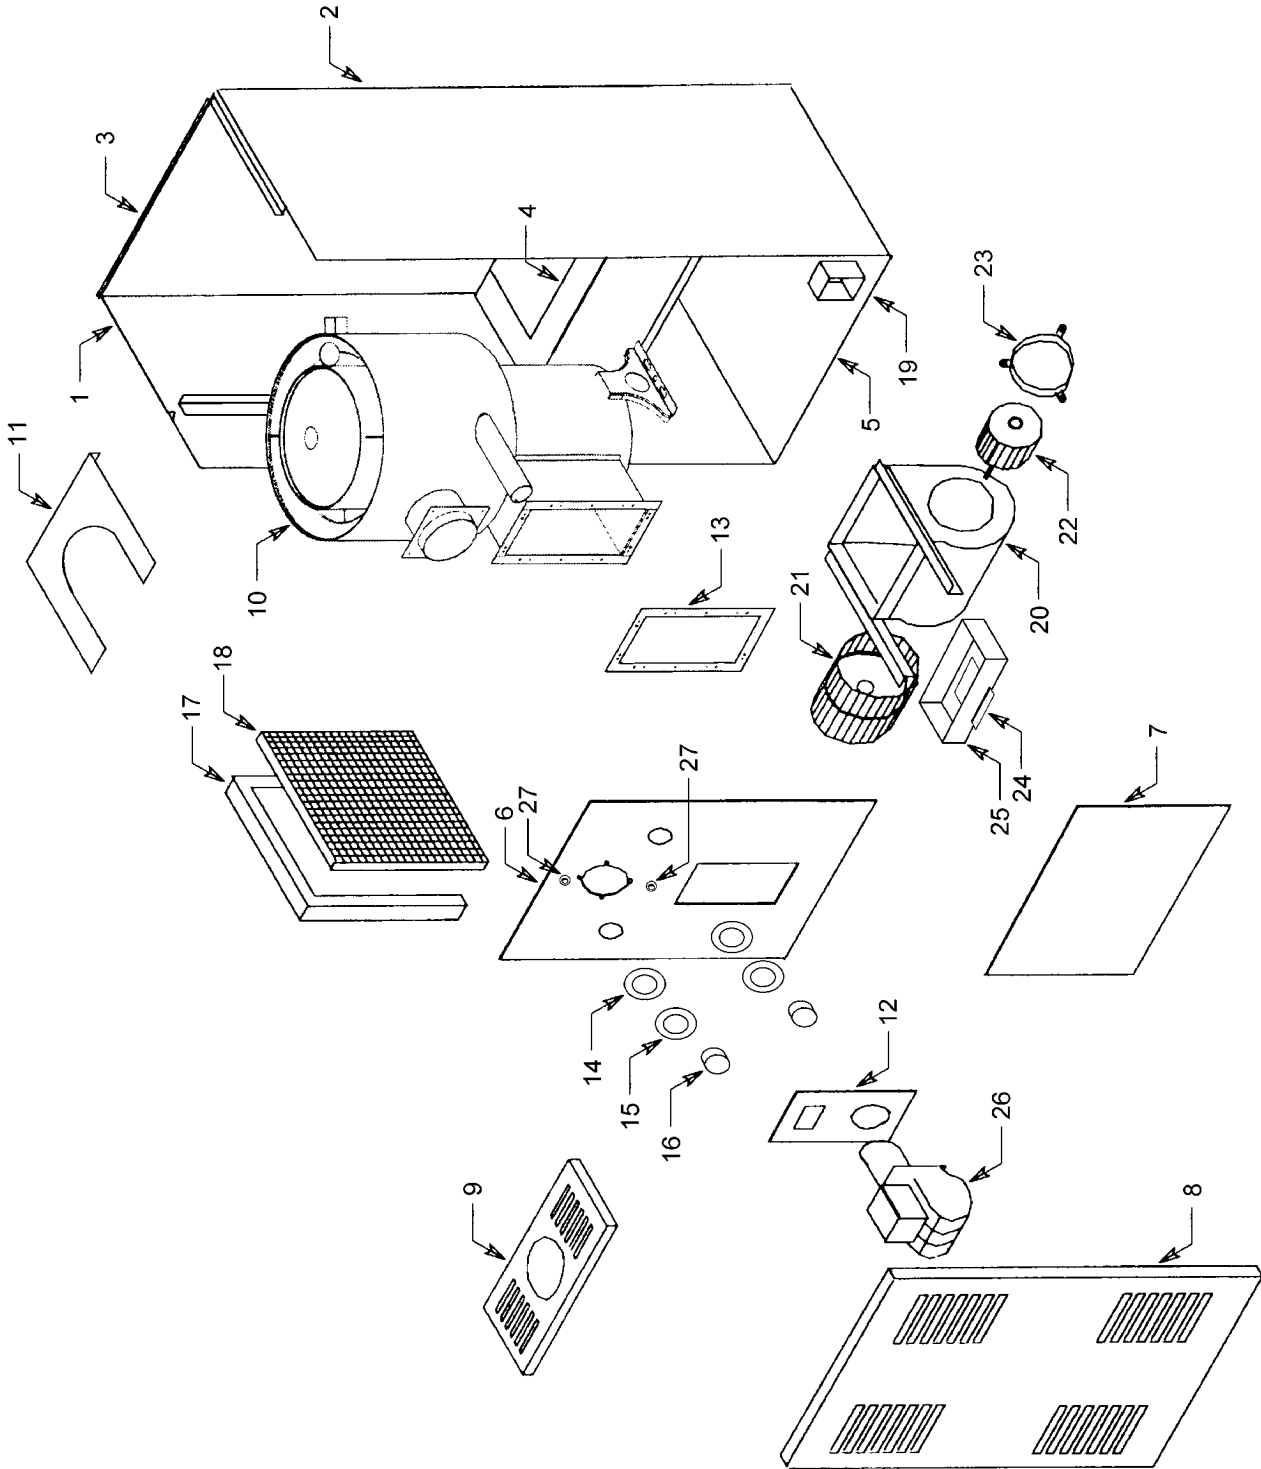

Low Boy

High Boy

*Downflow/Horizontal
shown with optional front vestibule*

Model O4HD

MODEL 04HD HORIZONTAL OIL FURNACES

ITEM	DESCRIPTION	O4HD	O4HD
		091A-12F	140A16F
1	Left Side Panel Assy.	OL29178N	OL28457N
2	Right Side Panel Assy.	OL29177N	OL28456N
3	Rear Panel Assy	OL29131N	OL26209N
4	Blower Division Panel Assy.	OL29587	OL29588
5	Base Panel Assy.	OL26216	OL26216
6	Inner Front Panel Assy.	OL29132	OL29355
7	Blower Access Door .	OL29122N	OL29122N
	Door Handle	OL28673	OL28673
8	Front Door Panel	OL29183N	OL29387N
9	Top Panel	OL29140N	OL21437N
10	Heat Exchanger Assy	OL29135	OL29358
	Firepot Bracket Assy	OL4141185A	OL4141185A
A11A	Rear Panel Baffle	OL29157	OL29359
B11B	Left Side Panel Baffle	OL29158	OL29361
C11C	Right Side Panel Baffle	OL29159	Not Used
12	Burner Mounting Plate	OL27033	OL1214B
	Inspection Door Gasket RH	OL27040	Not Used
	Inspection Door Gasket LH	OL27041	Not Used
	Inspection Door Gasket Centre	OL27096	Not Used
	Inspection Door Gasket	Not Used	OL2081055A
	Inspection Door Assy	Not Used	OL8898A
13	Pouch Gasket	OL2080175	OL2080175
	Flue Pipe Gasket	OL29176	OL29390
14	Clean-out Cover Gasket (2)	OL29163	OL29163
15	Clean-out Gasket Retainer (2)	OL29161	OL29161
16	Clean-out Cover (2)	OL29162	OL29162
17	Filter Frame	OL18020	OL18020
	Filter Frame End Support	OL5592B2	OL5592B2
18	Filter 16 x 25 x 1	OL2180023	OL2180023
19	Junction Box	OL28723	OL28723
	Cover Junction Box	OL28722	OL28722
20	Blower Assy	902815	902816
	Blower Motor	902128	902346
	Blower Wheel	667271	667277
	Blower Housing Assy	497224R	497229R
	Capacitor, Motor	621435	621435
	Blower Side Rails	OL29583	OL27733
	Wire Harness, Blower	903961	903961
	Wire Harness, Fan Timer	OL29364	OL29364
Wire Harness, Transformer	OL29367	OL29367	
	Wire Harness, Supply	OL29366	OL29366
24	Fan Timer Board	DUB20123101	DUB20123101
25	Control Box	OL29362	OL29362
	Transformer	OL27738	OL27738
26	Burner Assy, Oil	OL29665	OL29352
	Pump, Oil	622090	622090
	Burner, Motor	OL29689	OL29689
	Flame Retention Head	OL11960	OL11961
	Air Tube Combination	OL28583	OL27610
	Protector Relay	OL29664	OL29664
	Nozzle	OL29641	660641
	Solid State Igniter	OL29522	OL29522
27	Limit Control, Upper	OL29197	OL28654
	Limit Control, Lower	OL29198	Not Used
	Flue Pipe Elbow (not shown)	OL29475	OL29476
	Draft Regulator (not shown)	OL27494	OL12240