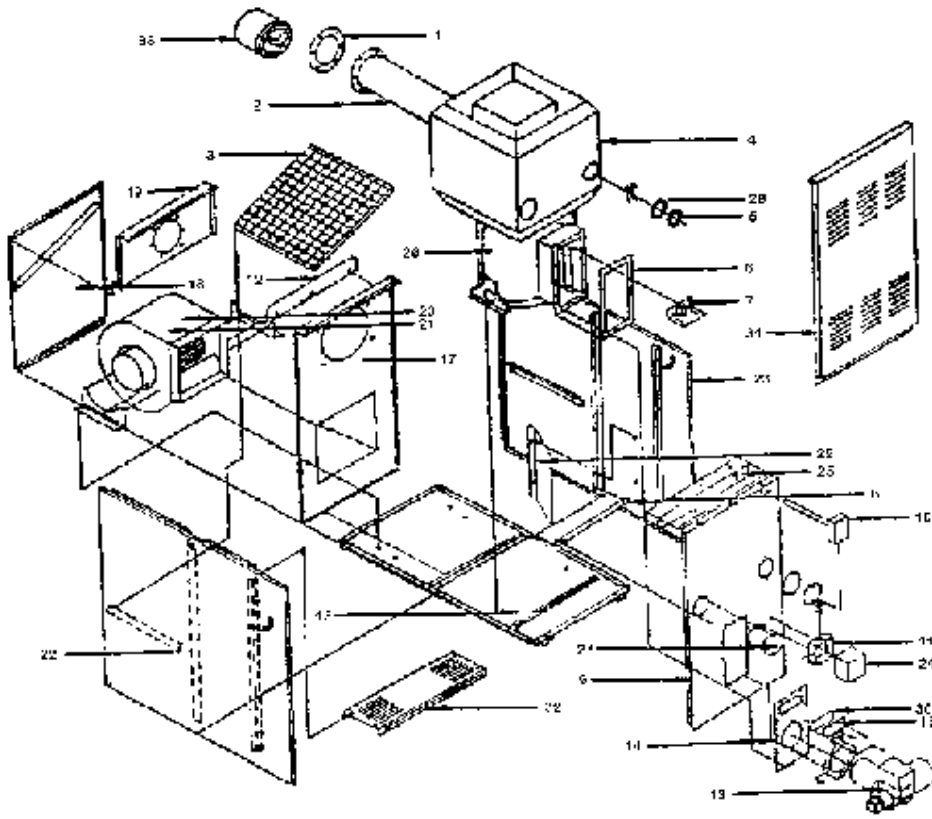

Model O4LD-140, 168R