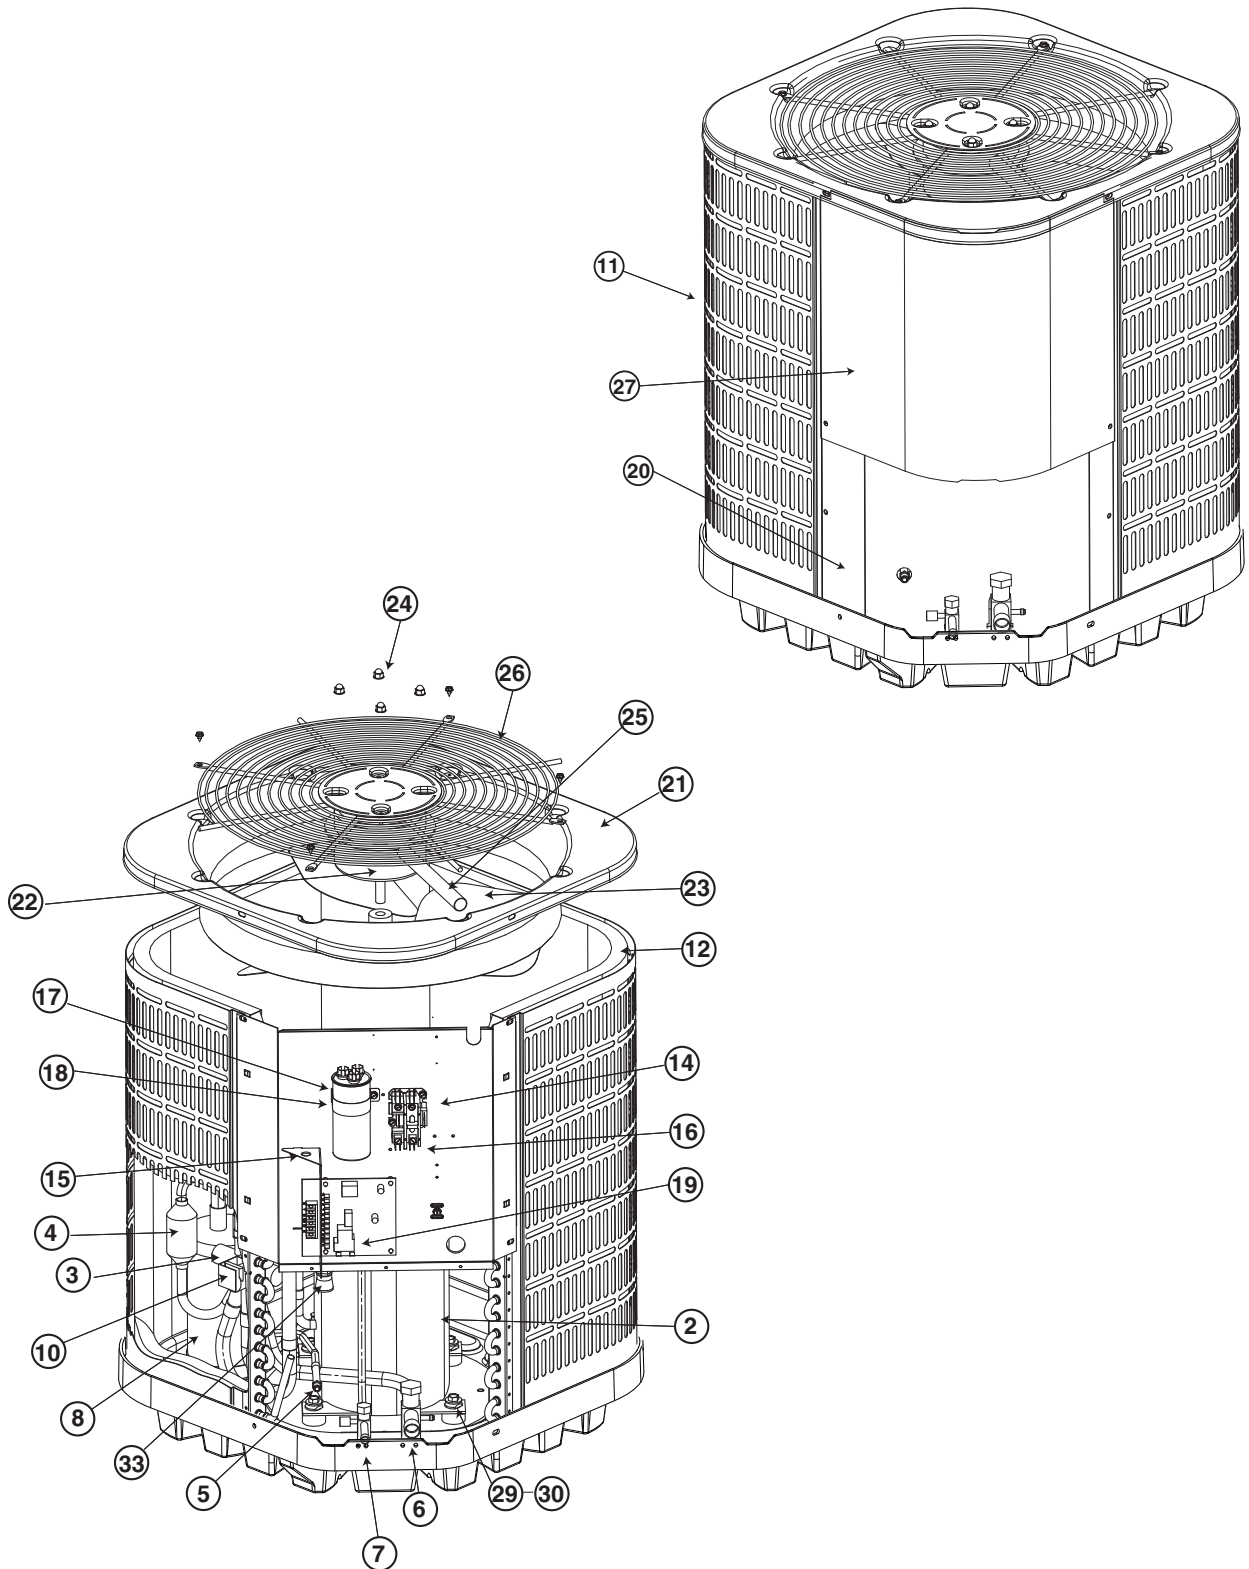

# REPLACEMENT PARTS LIST

**DT4BD Series**  
 13 SEER Residential  
 Split System Heat Pump