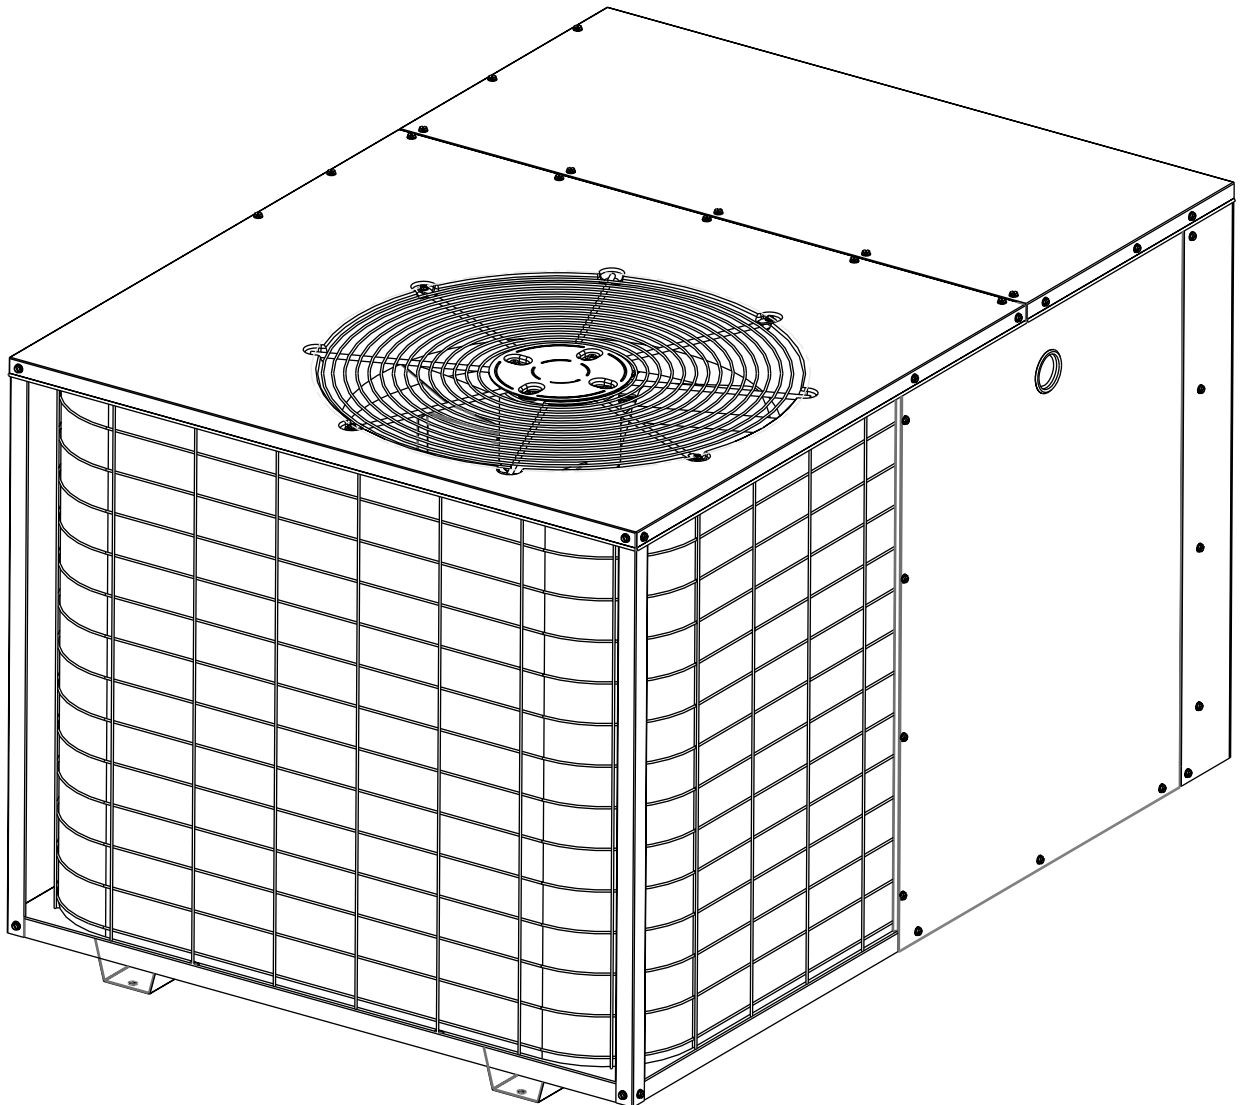

REPLACEMENT PARTS LIST

Single Package Heat Pump

(*Q3 Series

13 SEER Models

13 SEER Single Package Heat Pump Model (*)Q3RD

Item No.	Description	Part No.	024K	030K	036K	042K	048K
1	Acorn Nut	606260	4	4	4	4	4
2	Condenser Fan Motor	622164	1	1	1		
	Condenser Fan Motor	621721				1	1
3	Fan Grille	669175	1	1	1	1	1
4	Fan Blade	667355	1		1		
	Fan Blade	668356		1			1
	Fan Blade	667278				1	
5	Top Pan Assy. Right	D02650	1	1	1	1	1
6	Top Pan Assy. Left	D02640	1	1	1	1	1
7	Drain Channel	D03290	1	1	1	1	1
8	Panel, Divider	D03441R	1				
	Panel, Divider	D03443R		1	1	1	
	Panel, Divider	D03444R					1
9	Blower Divider Assy.	D03481R	1				
	Blower Divider Assy.	D03483R		1	1	1	
	Blower Divider Assy.	D03484R					1
10	Compressor	917950	1				
	Compressor	914654		1			
	Compressor	914927			1		
	Compressor	914656				1	
	Compressor	918788					1
11	Accumulator	668793	1	1			
	Accumulator	668794			1	1	1
12	Reversing Valve	669465	1	1			
	Reversing Valve	669466			1	1	1
13	Reversing Valve Coil	669471	1	1	1	1	1
14	Limit (not shown)	626538	1	1	1	1	1
15	Drain Pan	669187	1	1	1	1	1
16	Drain Tube Assy	663713	1	1	1	1	1
17	"P" Trap	669211	1	1	1	1	1
18	Elbow 3/4" MPT	669184	1	1	1	1	1
19	Restrictor, Indoor	664063	1				
	Restrictor, Indoor	664069		1			
	Restrictor, Indoor	664077			1		
	Restrictor, Indoor	664082				1	
	Restrictor, Indoor	664087					1