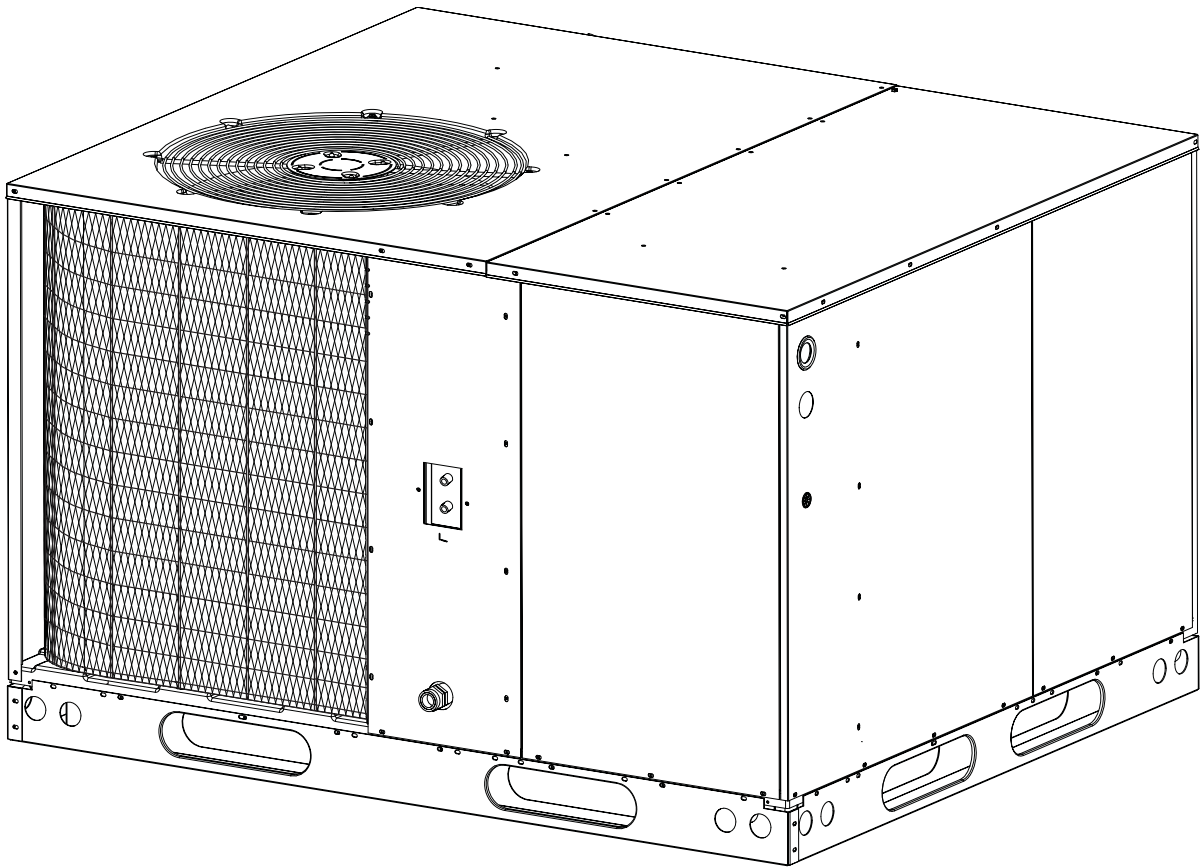

**Single Package Heat Pump  
Q4RD Series  
13 SEER Models**

## Model Q4RD

REPLACEMENT PARTS LIST			(*)Q4RD 060K 919329
Item	Part #	Description	
1	D05480R	Bottom Pan	1
2	277551	Short Base Rail	2
3	277552	Long Base Rail	2
4	D12131R	Right Top Pan	1
5	D05660R	Left Top Pan	1
6	D05626R	Corner Panel	1
7	D05556R	Supply Panel	1
8	D05566R	Return Panel	1
9	D12463	Front Panel	1
10	D05543R	Blower Panel	1
11	D05543R	Service Panel	1
12	D09997	Corner Brace	1
13	D05503R	Divider Panel	1
14	D05686R	Close-Off Panel	1
15	D07453	Header Cover (Not Shown)	1
16	D06433	Header Cover Panel (Not Shown)	1
17	919120	Compressor	1
18	M0023903R	Blower Motor	1
19	667271	Blower Wheel (Not Shown)	1
20	621740	Condenser Motor	1
21	667282	Fan Blade	1
22	621717	Dual Capacitor	1
23	621662	Contactator	1
24	621709	Transformer	1
25	D07483R	Blower Housing	1
28	917178	Repl Defrost Board	1
29	669175	Fan Grille	1
30	D09374R	Coil Guard	1
31	D06266R	Formed Condenser Coil	1

## Model Q4RD (Continued)

REPLACEMENT PARTS LIST			(*)Q4RD 060K 919329
Item	Part #	Description	
32	D06256R	Evap Coil	1
33	669448	Thermal Expansion Valve (Not Shown)	1
34	664083	Outdoor Restrictor (Not Shown)	1
35	279722R	Drain Channel	1
36	663833	Drain Tube	1
37	669190	Drain Pan	1
38	D05530R	Duct Cap Assy	2
39	600400	Compressor Bolt	4
40	668530	Compressor Grommet	4
41	663587	Indoor Distributor (Not Shown)	1
42	663584	Outdoor Distributor (Not Shown)	1
43	263395	Coil Support	1
44	D05440	Drain Pan Stand	1
45	664159	Wire Conduit (Not Shown)	1
46	632235	Dual Ground Lug	1
47	D05433	Control Panel	1
48	689514	Wire Grommet	1
49	D05120	Low Voltage Divider	1
50	283942	Blower Transition Panel	1
51	D05420	Electric Heat Panel	1
52	D05450	Blower Transition Side Panel	1
53	263860	Electric Heat Bracket	1
54	226420	Close-Off Plate	2
55	668854	Accumulator	1
56	669456	Reversing Valve	1
57	669461	Reversing Valve Coil	1
58	626488	Defrost Sensor (Not Shown)	1
*59	919409	Round Adapter Kit (Not Shown)	1