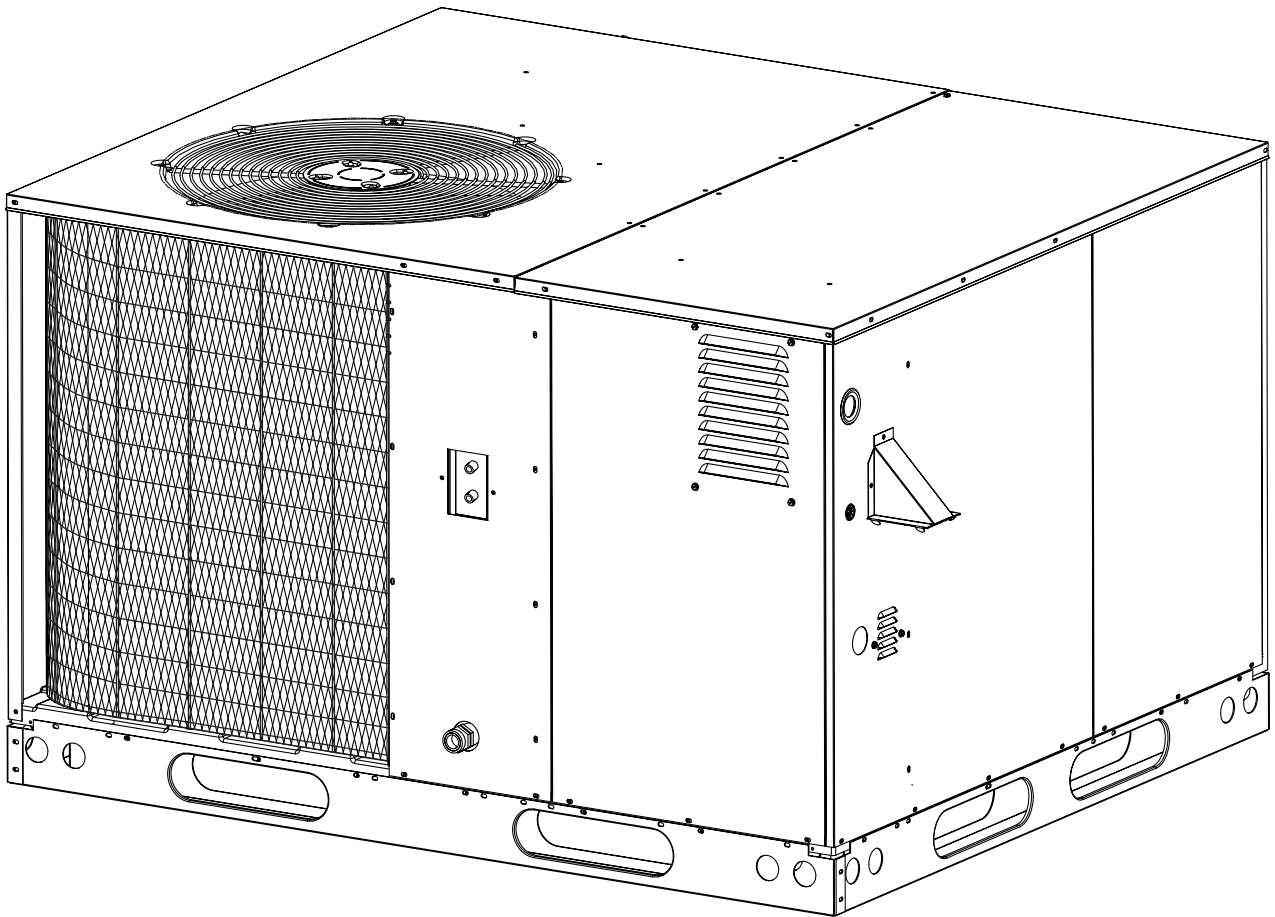

REPLACEMENT PARTS LIST

Single Package Gas Pack R4GE Series

Model R4GE

REPLACEMENT PARTS LIST			R4GE-X24K	R4GE-X36K	R4GE-X48K	R4GE-X60K
Item	Part #	Description	072X	100X	120X	120X
1	D05480R	Bottom Pan Assembly	1	1	1	1
2	277551	Base Rail, Short	2	2	2	2
3	277552	Base Rail, Long	2	2	2	2
5	D12131R	Top Pan, Right w/Orifice	1	1	1	1
6	D05050R	Top Pan, Left R4/P4/Q4	1	1	1	1
7	D05628R	Corner Panel 34"	1	1		
	D05629R	Corner Panel 38"			1	1
8	D05552R	Supply Panel	1	1		
	D05553R	Supply Panel			1	1
9	D05565R	Return Panel	1	1		
	D05566R	Return Panel			1	1
10	280642R	Front Panel	1	1		
	280643R	Front Panel			1	1
11	D05542R	Blower Panel	1	1		
	D05543R	Blower Panel			1	1
12	D07242R	Service Panel	1	1		
	D07243R	Service Panel			1	1
13	D05072	Heat Exchanger Divider Panel	1	1		
	D05073	Heat Exchanger Divider Panel			1	1
14	D09996	Corner Brace	2	2		
	D09997	Corner Brace			2	2
15	D05502R	Divider Panel	1	1		
	D05503R	Divider Panel			1	1
16	D05688R	Close Off Panel	1	1		
	D05689R	Close Off Panel			1	1
17	918671	Compressor, ZPS20K4E-PFV-930	1			
	918350	Compressor, ZPS30K4E-PFV-930		1		
	918351	Compressor, ZPS40K4E-PFV-930			1	
	918352	Compressor, ZPS51K4E-PFV-930				1
18	M0018206R	Blower Motor	1			
	M0018207R	Blower Motor		1		
	M0018208R	Blower Motor			1	1
19	667207	Blower Wheel	1	1		
	667277	Blower Wheel			1	1
20	621721	Condenser Motor	1	1	1	
	621740	Condenser Motor				1
21	667279	Fan Blade	1			
	667278	Fan Blade		1		
	667356	Fan Blade			1	
	667282	Fan Blade				1
22	620887	Capacitor, 35/7.5/370 (Not Shown)	1			
	620888	Capacitor, 40/7.5/370 (Not Shown)		1		
	621153	Capacitor, 45/7.5/370 (Not Shown)			1	
	621717	Capacitor, 80/7.5/370 (Not Shown)				1