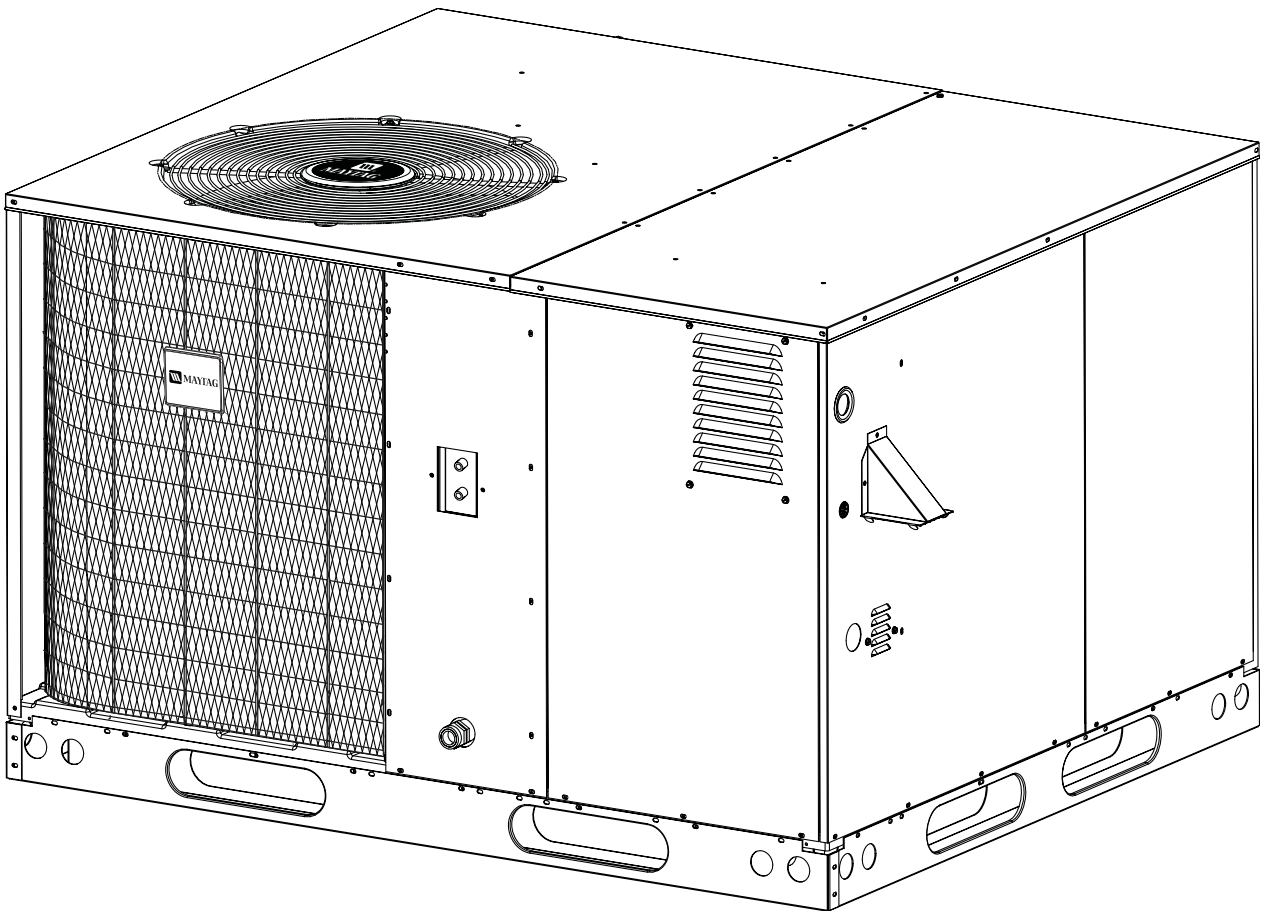

REPLACEMENT PARTS LIST

**Single Package Gas Pack
PPG1GE Series
14 SEER Models**

14 SEER Single Package Gas Pack Model PPG1GE

REPLACEMENT PARTS LIST			PPG1GE-X24K	PPG1GE-X36K	PPG1GE-X48K	PPG1GE-X60K
Item	Part #	Description	072X	100X	120X	120X
1	D05480R	Bottom Pan Assembly	1	1	1	1
2	277551	Base Rail, Short	2	2	2	2
3	277552	Base Rail, Long	2	2	2	2
5	D12131BR	Top Pan, Right w/Orifice	1	1	1	1
6	D05050BR	Top Pan, Left	1	1	1	1
7	D05628BR	Corner Panel	1	1		
	D05629BR	Corner Panel			1	1
8	D05552BR	Supply Panel	1	1		
	D05553BR	Supply Panel			1	1
9	D05565BR	Return Panel	1	1		
	D05566BR	Return Panel			1	1
10	280642BR	Front Panel	1	1		
	280643BR	Front Panel			1	1
11	D05542BR	Blower Panel	1	1		
	D05543BR	Blower Panel			1	1
12	D07242BR	Service Panel	1	1		
	D07243BR	Service Panel			1	1
13	D05072	Heat Exchanger Divider Panel	1	1		
	D05073	Heat Exchanger Divider Panel			1	1
14	D09996B	Corner Brace	2	2		
	D09997B	Corner Brace			2	2
15	D05502R	Divider Panel	1	1		
	D05503R	Divider Panel			1	1
16	D05688R	Close Off Panel	1	1		
	D05689R	Close Off Panel			1	1
17	918671	Compressor, ZPS20K4E-PFV-930	1			
	918350	Compressor, ZPS30K4E-PFV-930		1		
	918351	Compressor, ZPS40K4E-PFV-930			1	
	918352	Compressor, ZPS51K4E-PFV-930				1
18	M0018206R	Blower Motor	1			
	M0018207R	Blower Motor		1		
	M0018208R	Blower Motor			1	1
19	667207	Blower Wheel	1	1		
	667260	Blower Wheel			1	1
20	621721	Condenser Motor	1	1	1	
	621740	Condenser Motor				1
21	667279	Fan Blade	1			
	667278	Fan Blade		1		
	667356	Fan Blade			1	
	667282	Fan Blade				1