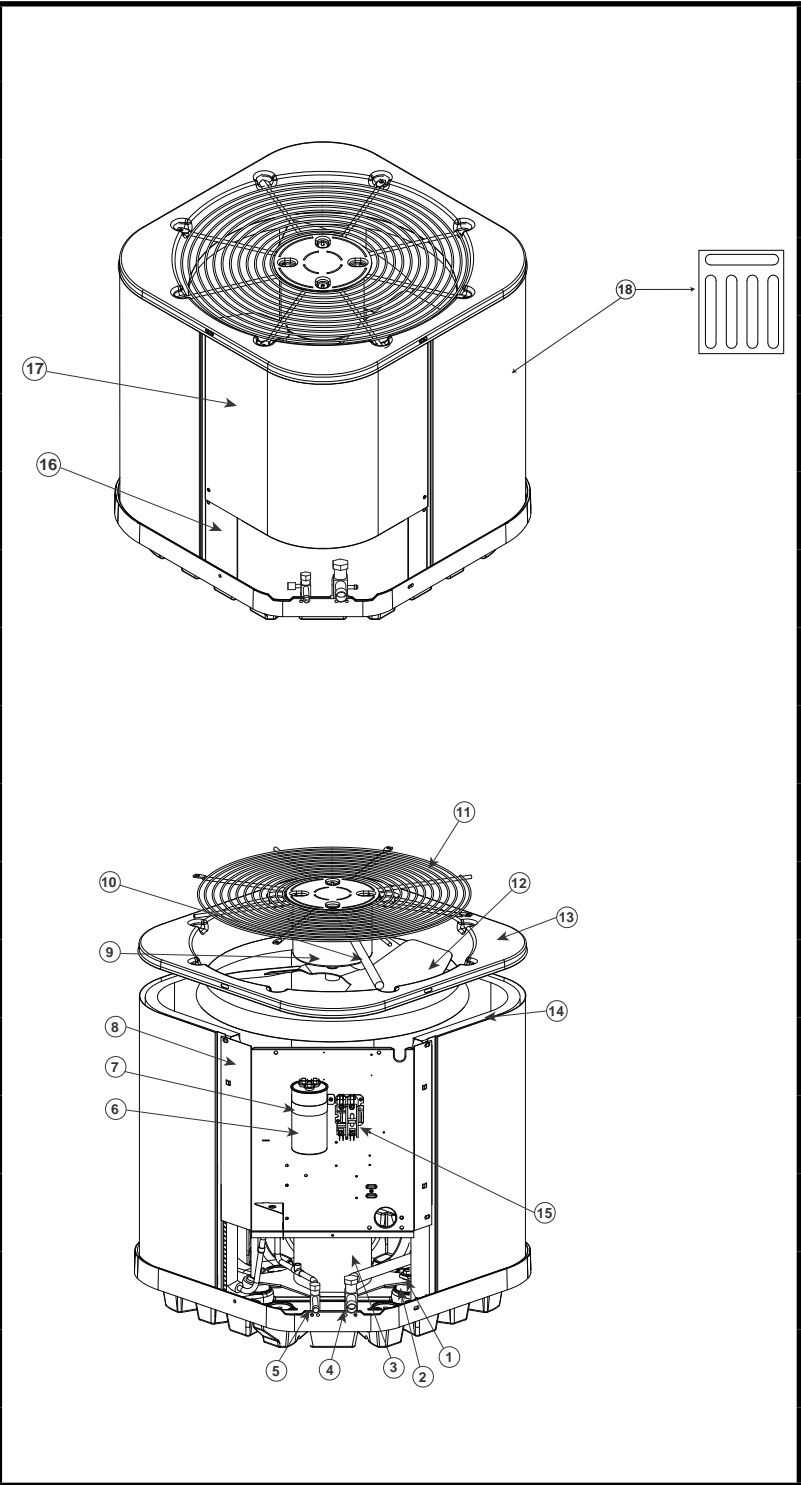

# REPLACEMENT PARTS LIST

RESIDENTIAL SPLIT SYSTEM AIR CONDITIONER

DS4BE SERIES

14 SEER MODELS

ITEM #	COMPONENT
1	COMPRESSOR BOLT
2	COMPRESSOR GROMMET
3	COMPRESSOR
4	REFRIGERANT VALVE (LG)
5	REFRIGERANT VALVE (SM)
6	CAPACITOR
7	CAPACITOR STRAP
8	CONTROL BOX
9	OUTDOOR FAN MOTOR
10	MOTOR WIRE CONDUIT
11	OUTDOOR FAN GRILLE
12	OUTDOOR FAN BLADE
13	TOP PAN </td
14	OUTDOOR COIL
15	CONTACTOR
16	ACCESS PANEL
17	CONTROL BOX COVER
18	OUTDOOR COIL GUARD

## DS4BE SERIES RESIDENTIAL SPLIT SYSTEM AIR CONDITIONER

COMPONENT	018KA	024KA	030KA	036KA	042KA	048KA	060KA
CAPACITOR	01-0082	01-0083	01-0084	01-0085	01-0273	01-0271	01-0278
COMPRESSOR	921421	921422	921425	921426	921463	921465	921467
COMPRESSOR BLANKET	-	-	-	-	-	-	-
COMPRESSOR MOLDED PLUG	634660R	634660R	634660R	634660R	634660R	634660R	634660R
CONTACTOR	624712	624712	624712	624712	624712	624713	624714
FILTER DRIER	669764	669764	669764	669764	669764	669764	669764
HIGH PRESSURE SWITCH	632473R	632473R	632473R	632473R	632473R	632473R	632473R
OUTDOOR COIL	2A9972R	664826R	2B5231R	664702R	2C0731R	2C0731R	664879R
OUTDOOR COIL GUARD	275682R	275683R	275692R	275694R	275695R	275695R	275696R
OUTDOOR FAN BLADE	667261R	667261R	667383	667383	667383	667383	667383
OUTDOOR FAN GRILLE	669334R	669334R	669335R	669335R	669335R	669335R	669335R
OUTDOOR FAN MOTOR	621919	621919	622171	622066	622066	622066	622656
REFRIGERANT VALVE (LG)	663864R	663864R	663864R	663864R	663865R	663865R	663865R
REFRIGERANT VALVE (SM)	663862R	663862R	663862R	663862R	663862R	663862R	663862R