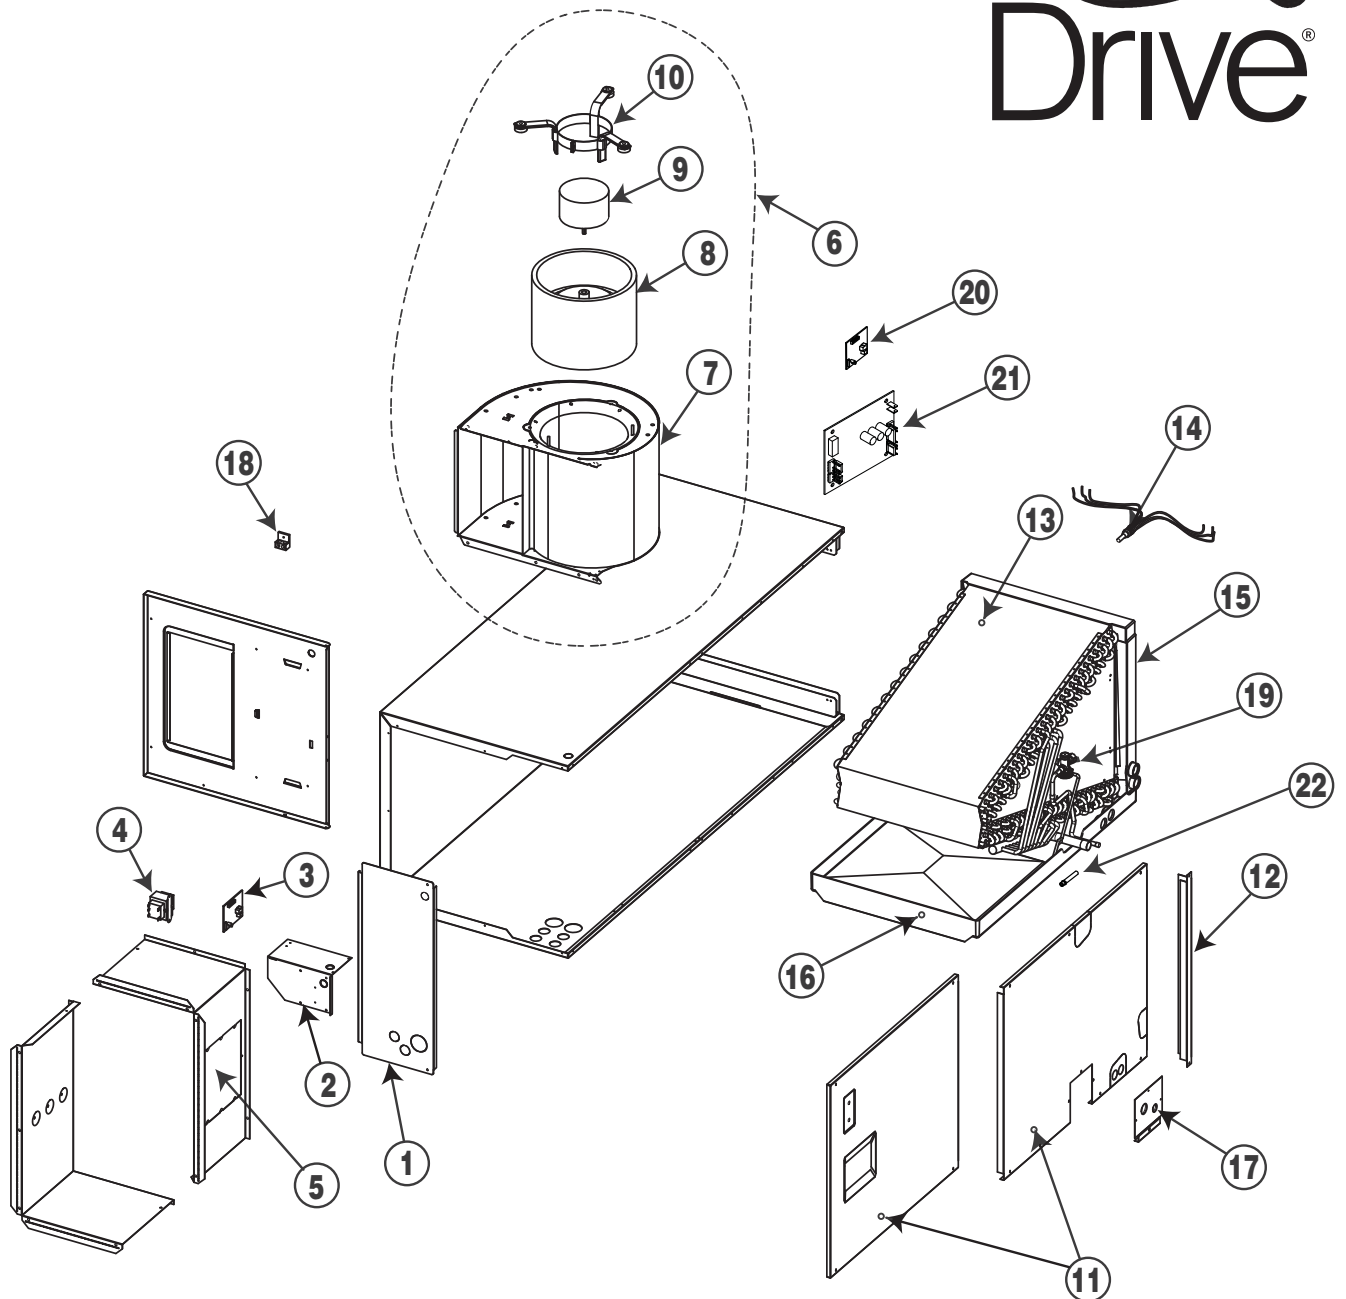

**iQ
Drive**

PAH2VM iQDrive Series Multi-Poise Air Handler

ITEM	DESCRIPTION	E36KB	E48KC
1	Top Cap Assy	281963R	281964R
2	Electrical Panel	M0023206R	M0023206R
	Electrical Panel Eff 05/07	M0023209R	M0023209R
3	Control Board	904532	904532
4	Transformer	622036	622036
5	Plate, Element Close-Off	226420	226420
6	Complete Blower Assy	904551	904552
7	Blower Housing	497227	DO7484R
8	Blower Wheel	667258	667277
9	Motor, Blower	M0021809R	M0021810R
10	Kit, Motor Mount	903489	903489
11	Door Assy	904559	904560
12	Filter Door	284745S	284746S
13	Coil Assy	919457D	919458D
	Coil Assy Eff 05/07	919457E	919458E
14	Distributor Assy	664219	663586
15	Drain Pan, Vertical	669409	669411
16	Horizontal Drain Pan Only	669577	669569
17	Close-Off	295471SR	295471SR
18	Ground Lug	632235	632235
19	ESX Valve	669582	669583
	EXV Eff 05/07	669655	669652
	EXV Coil Eff 05/07	669760	669759
20	Interface Board	624659	624659
	Interface Board Eff 08/06	624681	624681
	Interface Board Eff 05/07	624689	624689
21	Kelvin Controller	624669	624669
	EXV Board Eff 05/07	624754	624754
22	Pressure Transducer	624672	624672
	Pressure Transducer Eff 05/07	624692	624692
	Fuse, 5 AMP (Not Shown)	632269	632269
	Coil Support Rod (Not Shown)	669100	669100
	Plug, Drain Pan (Not Shown)	663351	663351
	Temp Sensor, Hairpin (Not Shown)	624678	624678
	Temp Sensor, Suction (Not Shown)	624670	624670
	Temp Sensor, Suction (Not Shown) Eff 05/07	626573	626573
	Torroidal core, t-stat controller (Not Shown)	632467	632467
	Torroidal core, outdoor comm. (Not Shown)	632468	632468
	Power noise filter (Not Shown)	632472	632472
	Wire harness blwr control (Not Shown)	634675	634675
	Wire harness 3-pin, outdoor (Not Shown)	634763	634763
	Wire harness 4-pin, t-stat (Not Shown)	634680	634680
	Wire harness 5-pin, blower (Not Shown)	291062	291062
	Wire harness 4-pin, pressure transducer (Not Shown) Eff 05/07	634714	634714