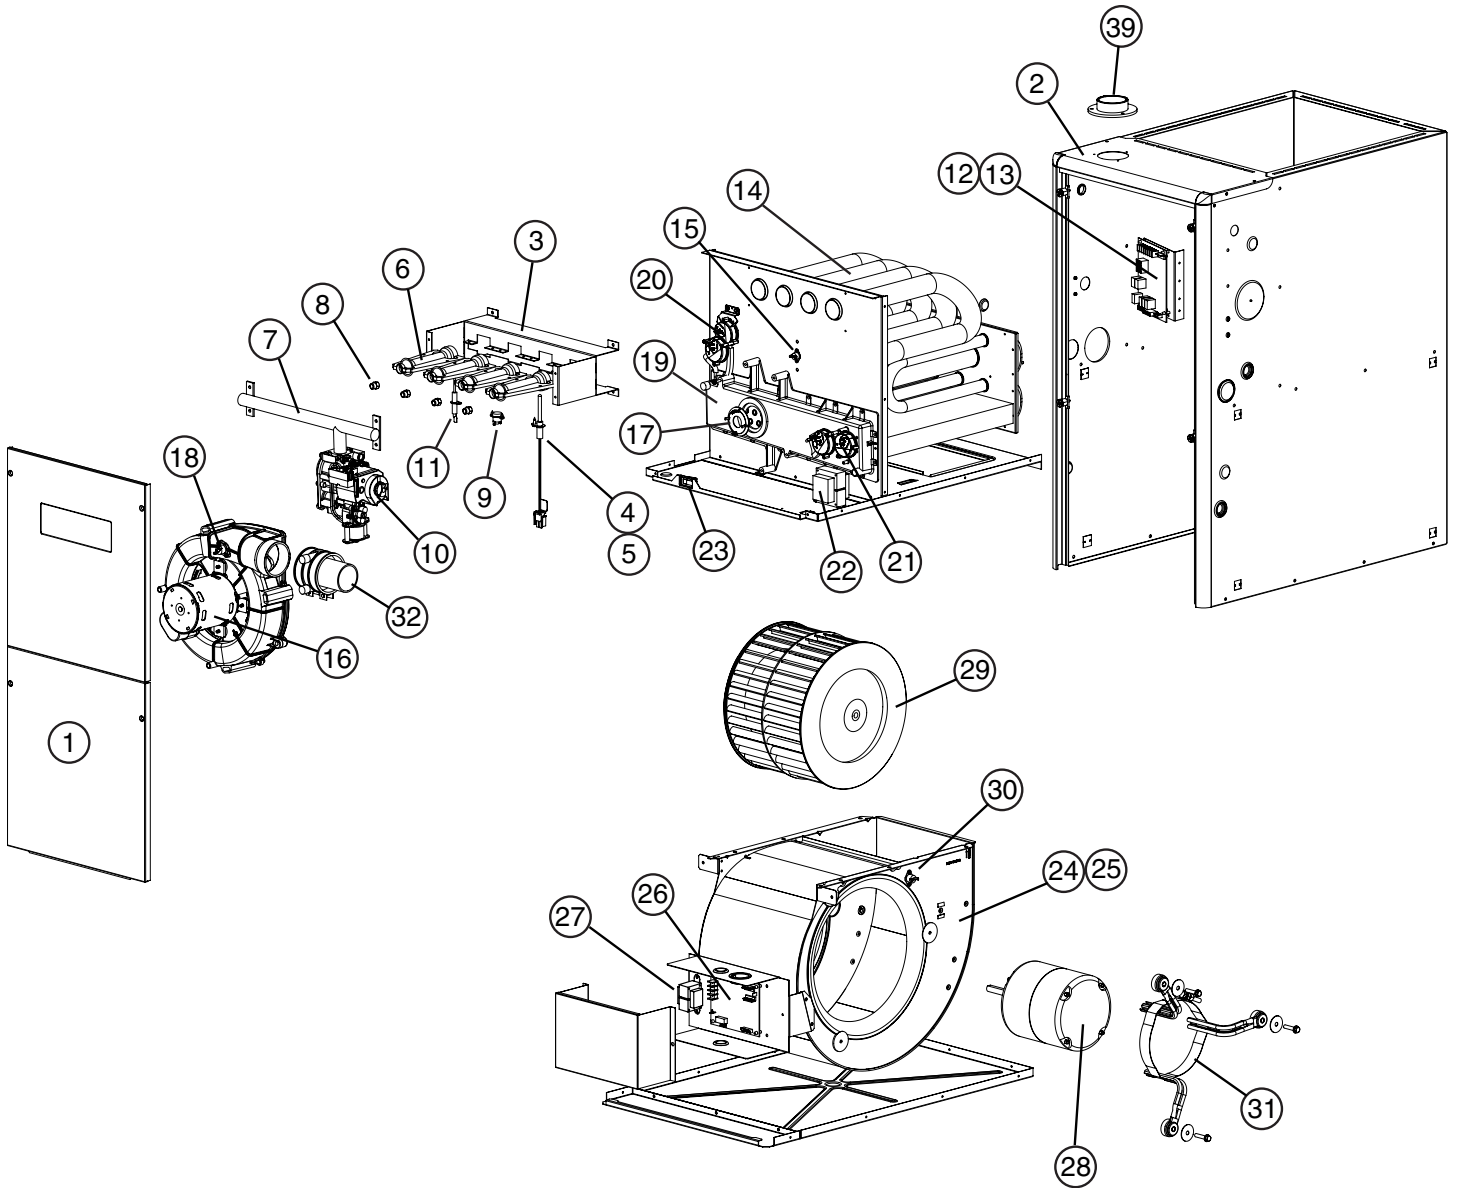

***G7TL / *G7TL-1 REPLACEMENT PARTS LIST - DOWNFLOW, VARIABLE SPEED
95.1% AFUE**

ITEM	DESCRIPTION	060-VB & 060-VB-1	080-VC & 080-VC-1	100-VC & 100-VC-1	120-VD & 120-VD-1
1	DOOR SET	904768	904769	904769	904770
2	TOP PANEL	2B3562R	2B3563R	2B3563R	2B3564R
3	BURNER ASSEMBLY	904829	904830	904831	904832
4	IGNITOR ASSEMBLY - NITRIDE	904839	904839	904839	904839
5	IGNITER BRACKET	299261	299261	299261	299261
6	INSHOT BURNER	661128	661128	661128	661128
7	MANIFOLD, BURNER TUBE	664611	664243	664244	664245
8	ORIFICE, MAIN BURNER, NATURAL GAS	661045	661045	661045	661045
9	FLAME SENSOR	632484	632484	632484	632484
10	GAS VALVE	624652	624652	624652	624652
11	ROLL-OUT LIMIT	626560	626560	626560	626560
12	CONTROL BOARD	920916	920916	920916	920916
13	FUSE	632261	632261	632261	632261
14	HEAT EXCHANGER	904792	904793	904794	904795
15	MAIN AIR LIMIT	626565	626561	626562	626561
16	INDUCER MOTOR (*G7TL MODELS ONLY)	904799	904799	904799	904799
	INDUCER MOTOR (*G7TL-1 MODELS ONLY)	1003442	1003442	1003442	1003442
17	INDUCER ORIFICE	669718	669720	669735	669747
18	INDUCER LIMIT	626599	626599	626599	626599
19	OUTLET HEADER BOX	904802	904803	904803	904804
20	PRESSURE SWITCHES (INDUCER)	632523	632546	632555	632523
21	TRANSFORMER	622341	622341	622341	622341
22	DOOR SWITCH	632125	632125	632125	632125
23	BLOWER ASSEMBLY	904877	904878	904878	904879
24	BLOWER HOUSING ASSEMBLY	297207R	297209R	297209R	297209R
25	BLOWER CONTROL BOARD (FOR UNITS PRODUCED PRIOR TO 8/31/2012)	920918	920918	920918	920918
	BLOWER CONTROL BOARD (FOR UNITS PRODUCED ON OR AFTER 9/1/2012)	922016	922016	922016	922016
26	CHOKE, BLOWER MOTOR	Not Used	622340	622340	622340
27	MOTOR, BLOWER	921650	921651	921651	921652
28	WHEEL, BLOWER	667374	667280	667280	667280
29	BLOWER LIMIT/BLOWER DECK LIMIT	626581	626581	626581	626581
30	REPL. MOTOR MOUNT KIT	904907	904907	904907	904951
31	IN-LINE DRAIN ASSEMBLY	664435	664435	664435	664435
32	DRAIN TUBE, SOFT, 23" (NOT SHOWN)	664434	664434	664434	664434
33	DRAIN TUBE, HARD "J" (NOT SHOWN)	663706	663706	663706	663706
34	DRAIN TUBE, SOFT, "J" 30" (NOT SHOWN)	663707	663707	663707	663707
35	TUBE, SOFT, 5.5" (NOT SHOWN)	664520	664520	664520	664520
36	HOSE, HIGH TEMP (NOT SHOWN)	263967	263967	263967	263967
37	SET OF WIRES (NOT SHOWN)	M0036021	M0036022	M0036022	M0036022
38	FINISH FLANGE, INLET AIR	664633	664633	664633	664633

Please specify the correct Model No., Serial No, and part number(s) when ordering parts from the nearest authorized dealer or service center.

*TL models are equipped with FASCO brand inducer motors. *TL-1 models are equipped with Broad Ocean brand inducer motors.

[FOR COMPONENT LOCATIONS, SEE PAGE 17.](#)

*G7TC / *G7TC-1 COMPONENT LOCATION - UPFLOW / HORIZONTAL