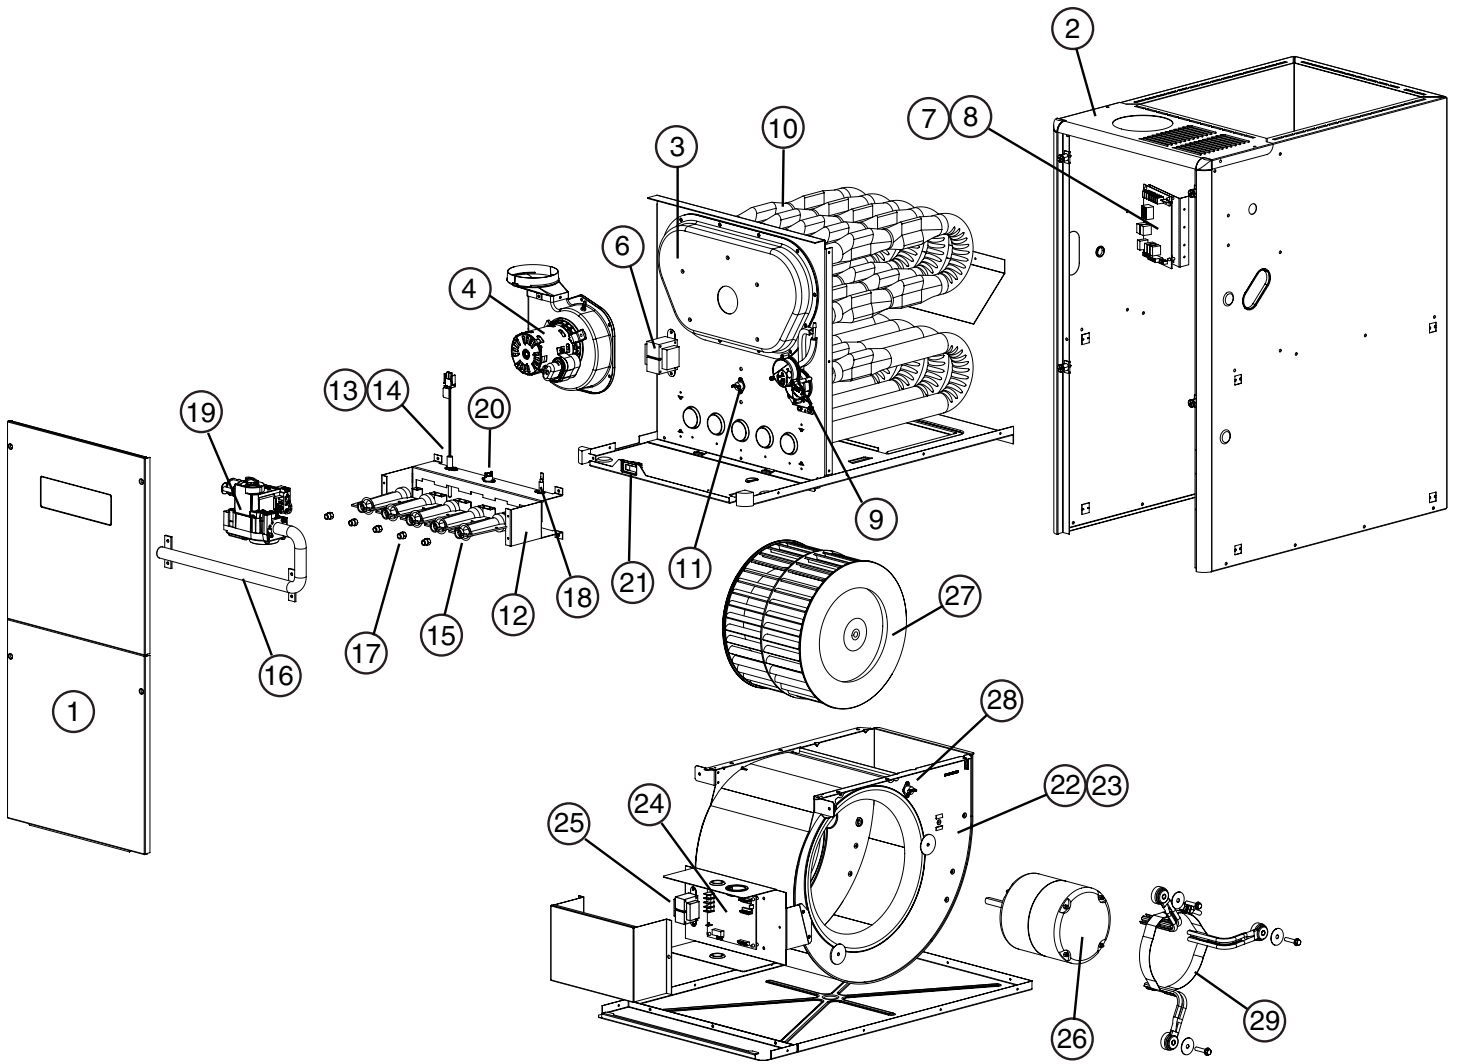

***G7TK-1 REPLACEMENT PARTS LIST - DOWNFLOW, VARIABLE SPEED
80+ AFUE**

ITEM	DESCRIPTION	060-VA1	080-VB1	100-VC1	120-VC1
1	DOOR SET	904767	904768	904769	904769
2	TOP PANEL	295911R	295912R	295913R	295913R
3	COLLECTOR PAN WITH GASKET	904903	904977	904904	904816
4	INDUCER MOTOR	904978	904978	904978	904978
5	INDUCER GASKET (NOT SHOWN)	689988	689988	689988	689988
6	COMBUSTION TUBE	299291	299291	299291	299291
7	TRANSFORMER	622341	622341	622341	622341
8	CONTROL BOARD	920916	920916	920916	920916
9	FUSE	632261	632261	632261	632261
10	PRESSURE SWITCHES	632566	632614	632566	632595
11	HEAT EXCHANGER	904779	904780	904783	904868
12	MAIN AIR LIMIT	626565	626562	626565	626564
13	BURNER ASSEMBLY	904834	904835	904836	904837
14	IGNITOR ASSEMBLY - NITRIDE	921074	921074	921074	921074
15	IGNITER BRACKET	299261	299261	299261	299261
16	INSHOT BURNER	661134	661134	661134	661134
17	MANIFOLD, BURNER TUBE	664228	664229	664230	664231
18	ORIFICE, MAIN BURNER, NATURAL GAS	661045	661045	661045	661045
19	FLAME SENSOR	632484	632484	632484	632484
20	GAS VALVE	624652	624652	624652	624652
21	ROLL-OUT LIMIT	626559	626560	626559	626560
22	DOOR SWITCH	632125	632125	632125	632125
23	BLOWER ASSEMBLY	904876	904877	904878	904878
24	BLOWER HOUSING ASSEMBLY	297200R	297207R	297204R	297204R
25	BLOWER CONTROL BOARD (FOR UNITS PRODUCED PRIOR TO 8/31/2012)	920918	920918	920918	920918
	BLOWER CONTROL BOARD (FOR UNITS PRODUCED ON OR AFTER 9/1/2012)	922016	922016	922016	922016
26	CHOKE, BLOWER MOTOR	Not Used	Not Used	622340	622340
27	MOTOR, BLOWER	921650	921650	921651	921651
28	WHEEL, BLOWER	667375	667374	667280	667280
29	BLOWER LIMIT	626581	626581	626581	626581
30	REPL. MOTOR MOUNT KIT	904867	904907	904907	904907
31	HOSE, HIGH TEMP (NOT SHOWN)	263967	263967	263967	263967
32	SET OF WIRES (NOT SHOWN)	M0036037	M0036019	M0036020	M0036020

Please specify the correct Model No., Serial No, and part number(s) when ordering parts from the nearest authorized dealer or service center.

FOR COMPONENT LOCATIONS, SEE PAGE 11.

*G7TA / *G7TA-1 COMPONENT LOCATION - UPFLOW / HORIZONTAL