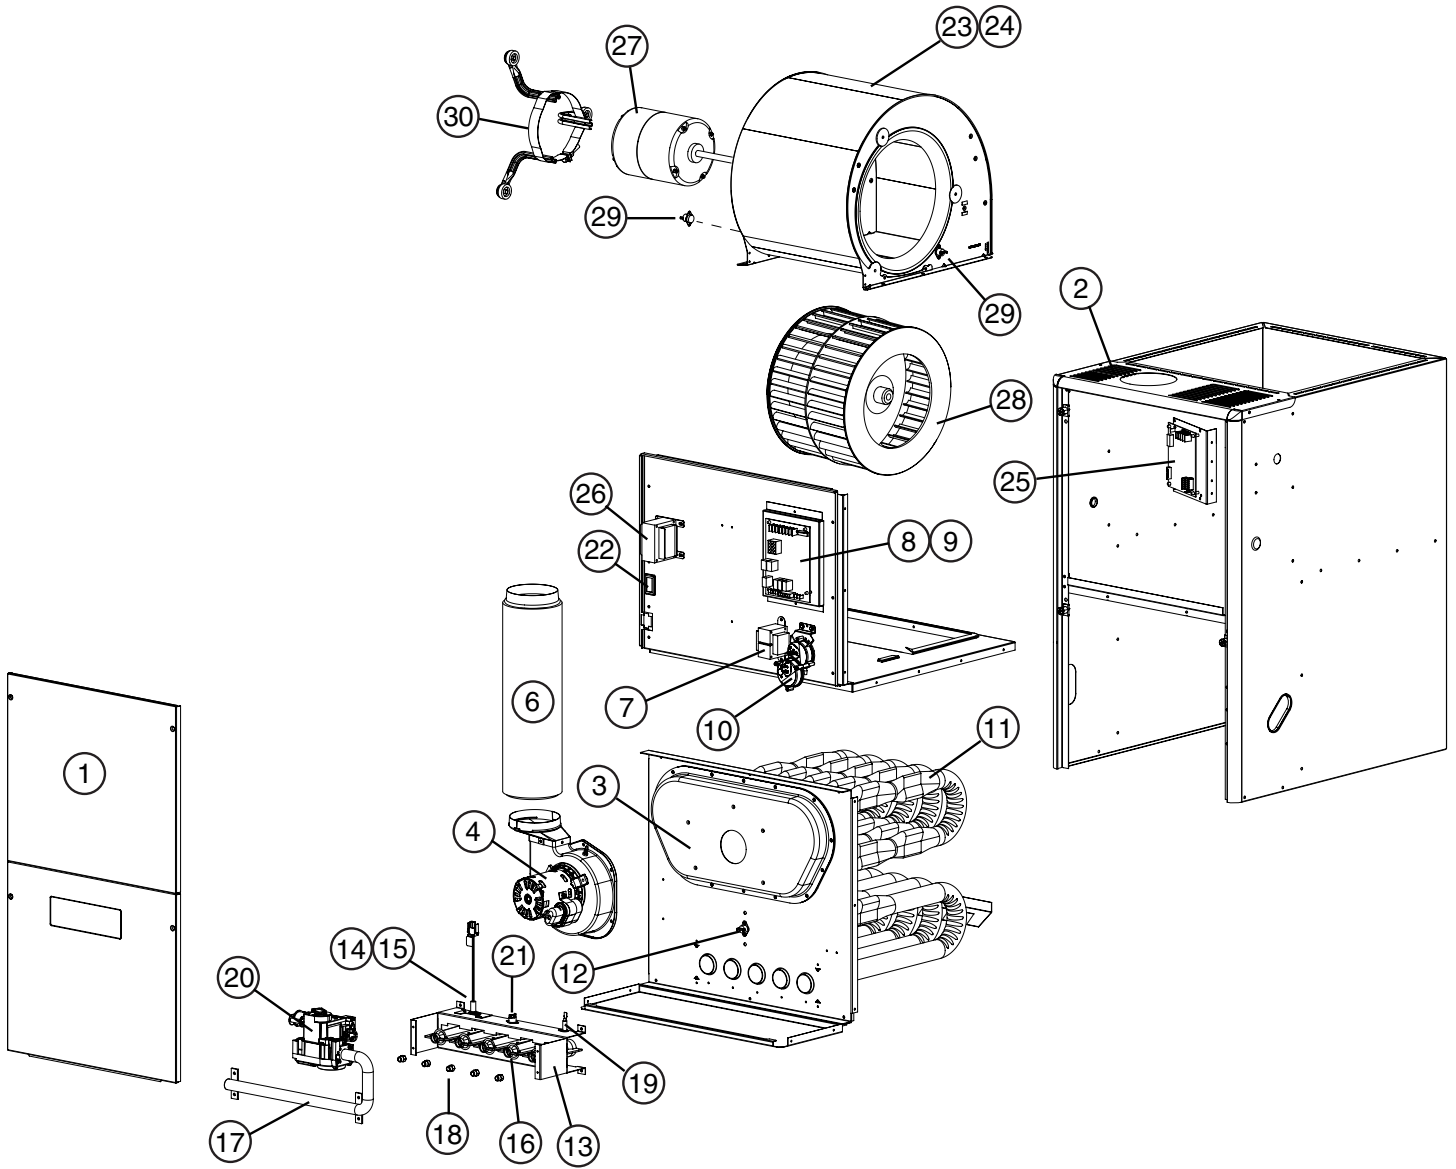

*G7TK / *G7TK-1 COMPONENT LOCATION - DOWNFLOW

***G7TC / *G7TC-1 REPLACEMENT PARTS LIST - UPFLOW / HORIZONTAL, FIXED SPEED
95.1% AFUE**

ITEM	DESCRIPTION	060-24B & 060-24B-1	080-35C & 080-35C-1	100-35C & 100-35C-1	120-45D & 120-45D-1
1	DOOR SET	904768	904769	904769	904770
2	TOP PANEL	2A9512R	2A9513R	2A9513R	2A9514R
3	BURNER ASSEMBLY	904829	904830	904831	904832
4	IGNITOR ASSEMBLY - NITRIDE	921074	921074	921074	921074
5	IGNITER BRACKET (NOT SHOWN)	299261	299261	299261	299261
6	INSHOT BURNER	661128	661128	661128	661128
7	MANIFOLD, BURNER TUBE	664473	664243	664244	664245
8	ORIFICE, MAIN BURNER, NATURAL GAS	661045	661045	661045	661045
9	FLAME SENSOR	632484	632484	632484	632484
10	GAS VALVE	624652	624652	624652	624652
11	ROLL-OUT LIMIT	626560	626560	626560	626559
12	CONTROL BOARD	920916	920916	920916	920916
13	FUSE	632261	632261	632261	632261
14	HEAT EXCHANGER	904792	904793	904794	904795
15	MAIN AIR LIMIT	626566	626567	626561	626561
16	INDUCER MOTOR (*G7TC MODELS ONLY)	904799	904799	904799	904799
	INDUCER MOTOR (*G7TC-1 MODELS ONLY)	1003442	1003442	1003442	1003442
17	INDUCER ORIFICE	669719	669713	669716	Not Used
18	INDUCER LIMIT	626599	626599	626599	626599
19	OUTLET HEADER BOX	904802	904803	904803	904804
20	PRESSURE SWITCHES (INDUCER)	632515	632546	632548	632516
21	PRESSURE SWITCHES (CONDENSATE)	632550	632547	632547	632554
22	TRANSFORMER	622341	622341	622341	622341
23	DOOR SWITCH	632125	632125	632125	632125
24	BLOWER ASSEMBLY	904873	904874	904874	904875
25	BLOWER HOUSING ASSEMBLY	297207R	297209R	297209R	297209R
26	BLOWER CONTROL BOARD	920920	920920	920920	920920
27	CHOKE, BLOWER MOTOR	Not Used	622340	622340	622340
28	MOTOR, BLOWER	921650	921651	921651	921652
29	WHEEL, BLOWER	667374	667280	667280	667280
30	BLOWER LIMIT	626581	626581	626581	626581
31	REPL. MOTOR MOUNT KIT	904907	904907	904907	904951
32	IN-LINE DRAIN ASSEMBLY	664435	664435	664435	664435
33	DRAIN TUBE, SOFT, 23" (NOT SHOWN)	664434	664434	664434	664434
34	DRAIN TUBE, HARD "J" (NOT SHOWN)	663706	663706	663706	663706
35	DRAIN TUBE, SOFT, "J" 30" (NOT SHOWN)	663707	663707	663707	663707
36	TUBE, SOFT, 6.5" (NOT SHOWN)	663727	663727	663727	663727
37	HOSE, HIGH TEMP (NOT SHOWN)	263967	263967	263967	263967
38	SET OF WIRES (NOT SHOWN)	M0036015	M0036017	M0036017	M0036017
39	FINISH FLANGE, INLET AIR	664633	664633	664633	664633

Please specify the correct Model No., Serial No., and part number(s) when ordering parts from the nearest authorized dealer or service center.

*TC models are equipped with FASCO brand inducer motors. *TC-1 models are equipped with Broad Ocean brand inducer motors.

FOR COMPONENT LOCATIONS, SEE PAGE 16.