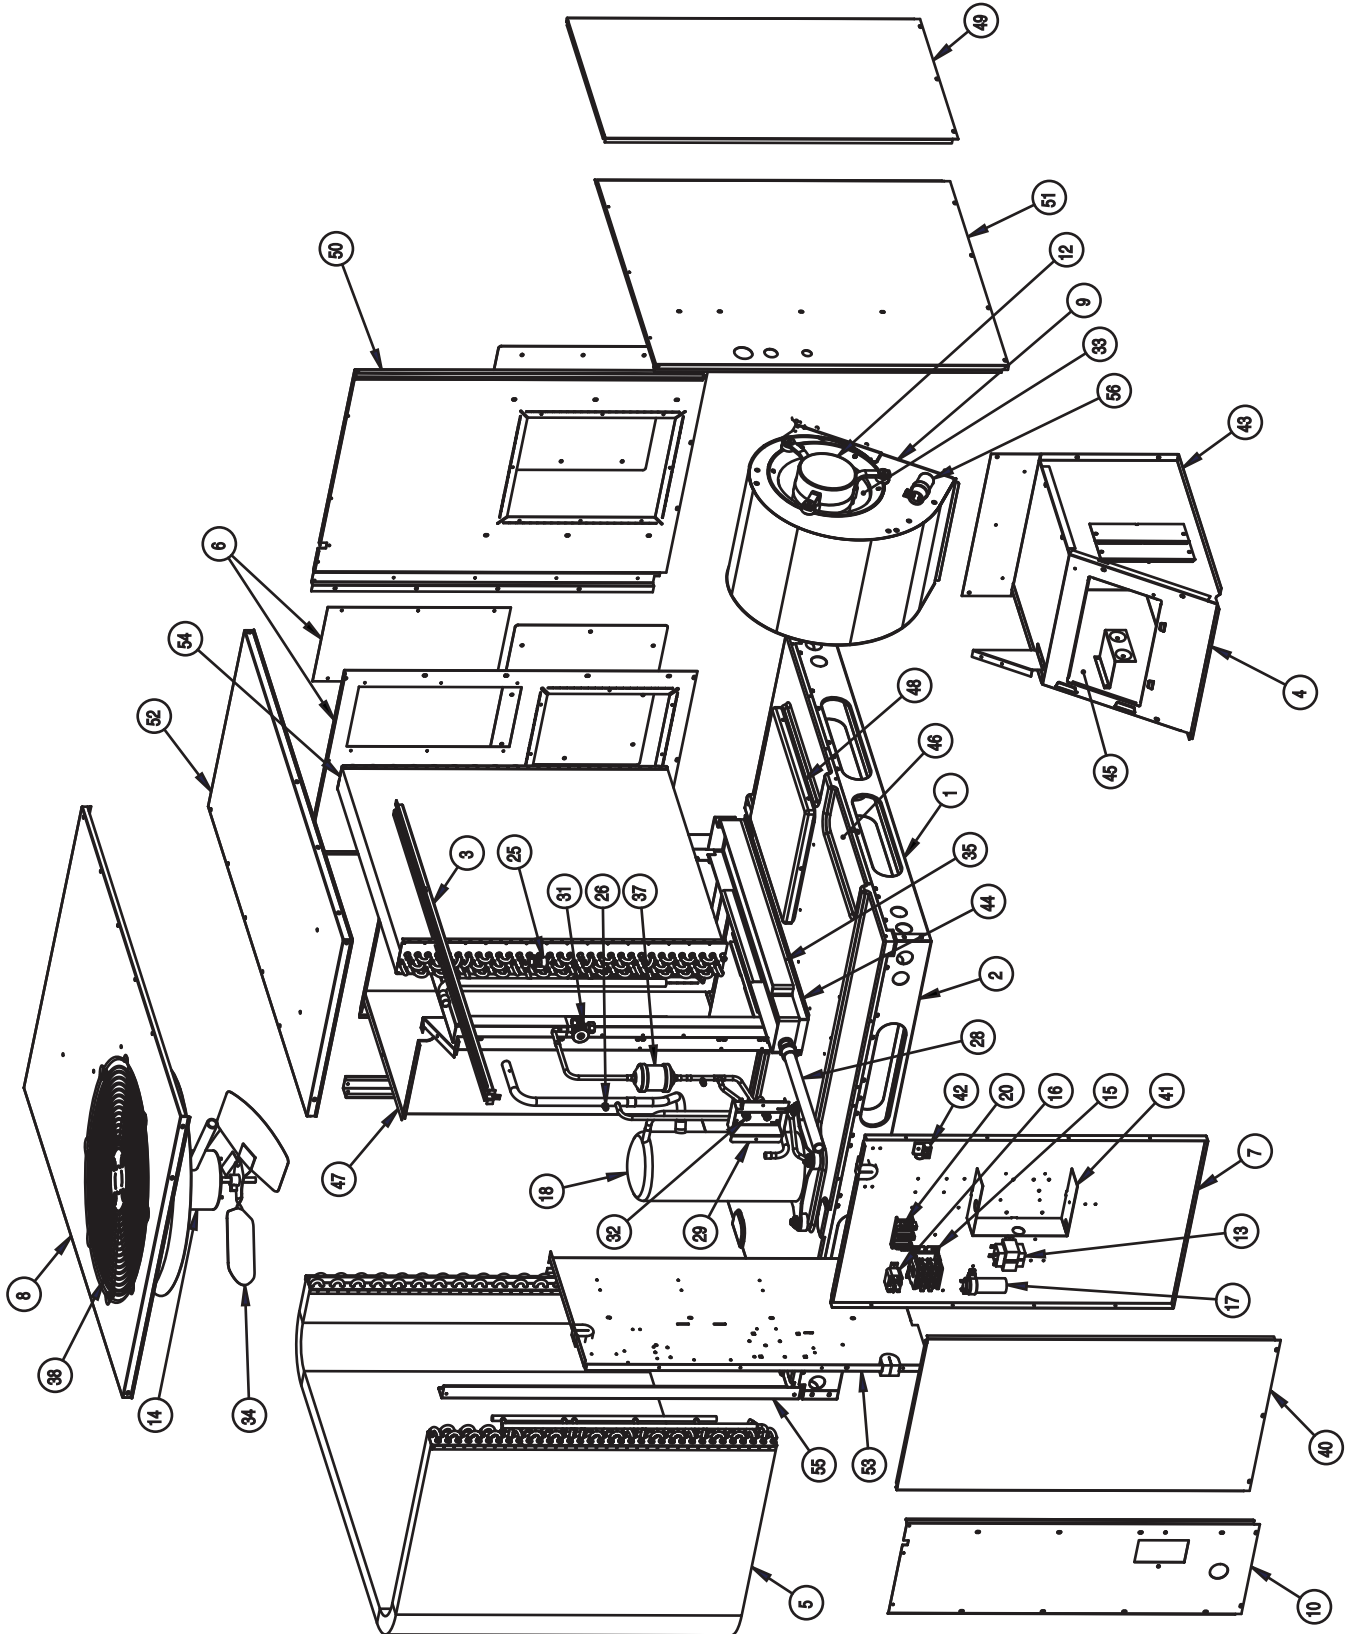

REPLACEMENT PARTS LIST

Single Packaged Air Conditioner P6SD Series

P6SD Parts List

Item	Part #	Description	P6SD-X36C	P6SD-X48C	P6SD-X60C
			919944	919945	919946
1	277551	RAIL,BASE,47.23"LG	2	2	2
2	277552	RAIL,BASE,55.63"LG	2	2	2
3	279722R	CHANNEL,DRAIN	1	1	1
4	283941	PANEL,BLOWER TRANSITION	1		
	283942			1	1
5	285821R	COIL,OUTDOOR	1		
	285831R			1	
	285841R				1
6	286701R	RETURN PANEL ASSEMBLY W/ACCESS DR			1
	286702R		1	1	
7	292402R	CONTROL PANEL ASSEMBLY	1	1	
	292403R				1
8	292441R	INSULATED TOP RIGHT PAN ASSEMBLY.	1	1	1
9	297212	BLOWER HSG ASSEMBLY, 10X8	1		
	297214	BLOWER HSG ASSEMBLY, 10X10		1	1
10	298892	PANEL,FRONT	1	1	
	298893				1
11	618084	BRASS NUT, EXT. SERVICE PORT(NOT SHOWN)	2	2	2
12	913357	BLOWER MOTOR, 1/4 HP	1		
	914972	BLOWER MOTOR, 1/2 HP		1	
	M0023903R	BLOWER MOTOR, 3/4 HP			1
13	621709	TRANSFORMER 40 VA	1	1	1
14	621721	MTR,FAN,PSC,K,1/4 H/P	1	1	1
15	621832	CONTACTOR,3 POLE/30A W/AUX. SW	1	1	1
16	621867	RELAY, DPST	1	1	1
17	622132	CAPAC,RUN 7.5/370	1	1	1
18	919609	COMPRESSOR, ZP31K5E-TF5	1		
	919610	COMPRESSOR, ZP42K5E-TF5		1	
	919611	COMPRESSOR, ZP54K5E-TF5			1
19	632261	FUSE,3-AMP(NOT SHOWN)	1	1	1
20	632348	BLOCK, TERMINAL-3 POLE	1	1	1
21	632401	SWITCH,HIGH PRESSURE(NOT SHOWN)	1	1	1
22	632509	HEATER,CRANKCASE,240V/40W,60"(NOT SHOWN)	1	1	1
23	634708	PLUG,MOLDED,HV,3PH,48"(NOT SHOWN)	1	1	1
24	662103	CORE,CHARGING PORT(NOT SHOWN)	2	2	2
25	663582	DISTIBUTOR,5CIR(NOT SHOWN)	1	1	
	663586	DISTIBUTOR,8CIR(NOT SHOWN)			1
26	663812	FITTING, ACCESS	1	1	1
27	663818	CAP, SERVICE PORT, BRASS(NOT SHOWN)	3	3	3
28	663833	DRAIN TUBE ASSEMBLY	1	1	1
29	298551R	BRACKET,EXT. SERVICE PORTS	1	1	1
30	664331	CORE,PORT,HI FLOW,BRASS(NOT SHOWN)	2	2	2
31	664275	THERMAL EXPANSION VALVE			1
	664349		1		
	664350			1	
32	664393	FITTING,PANEL MNT,HI-FLOW,3/8"	2	2	2
33	667037	WHEEL,BLOWER CW 10 X 8	1		
	667207	WHEEL,BLOWER 10 X 10		1	1
34	667278	FAN,BLADE		1	1
	667279		1		
35	669190	PAN,DRAIN	1	1	1
36	917206	REPLACEMENT HAIL GUARD KIT(NOT SHOWN)	1	1	1
37	669378	DRIER,FILTER,UNIFLOW,8 IN^3	1	1	1