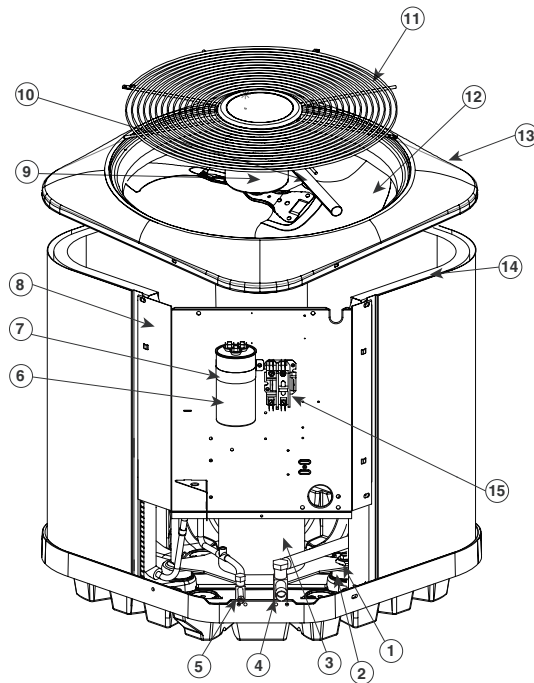

REPLACEMENT PARTS LIST

Split System Air Conditioner

CSA4BD Series

13 SEER Models

ITEM #	COMPONENT
1	Compressor Bolt
2	Compressor Grommet
3	Compressor
4	Refrigerant Valve (LG)
5	Refrigerant Valve (SM)
6	Capacitor
7	Capacitor Strap
8	Control Box
9	Outdoor Fan Motor
10	Motor Wire Conduit
11	Outdoor Fan Grille
12	Outdoor Fan Blade
13	Top Pan
14	Outdoor Coil
15	Contacting
16	Access Panel
17	Control Box Cover
18	Outdoor Coil Guard