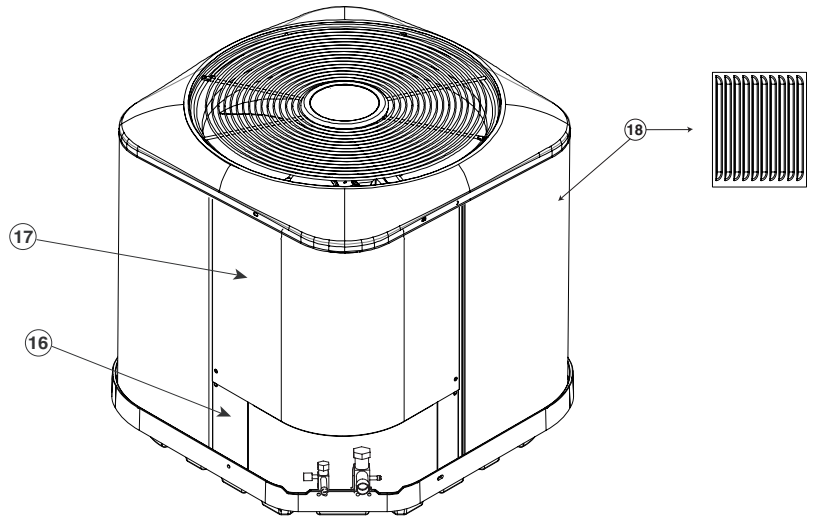

REPLACEMENT PARTS LIST

Split System Air Conditioner

CSA4BD Series

13 SEER Models

ITEM #	COMPONENT
1	Compressor Bolt
2	Compressor Grommet
3	Compressor
4	Refrigerant Valve (LG)
5	Refrigerant Valve (SM)
6	Capacitor
7	Capacitor Strap
8	Control Box
9	Outdoor Fan Motor
10	Motor Wire Conduit
11	Outdoor Fan Grille
12	Outdoor Fan Blade
13	Top Pan
14	Outdoor Coil
15	Contacting
16	Access Panel
17	Control Box Cover
18	Outdoor Coil Guard