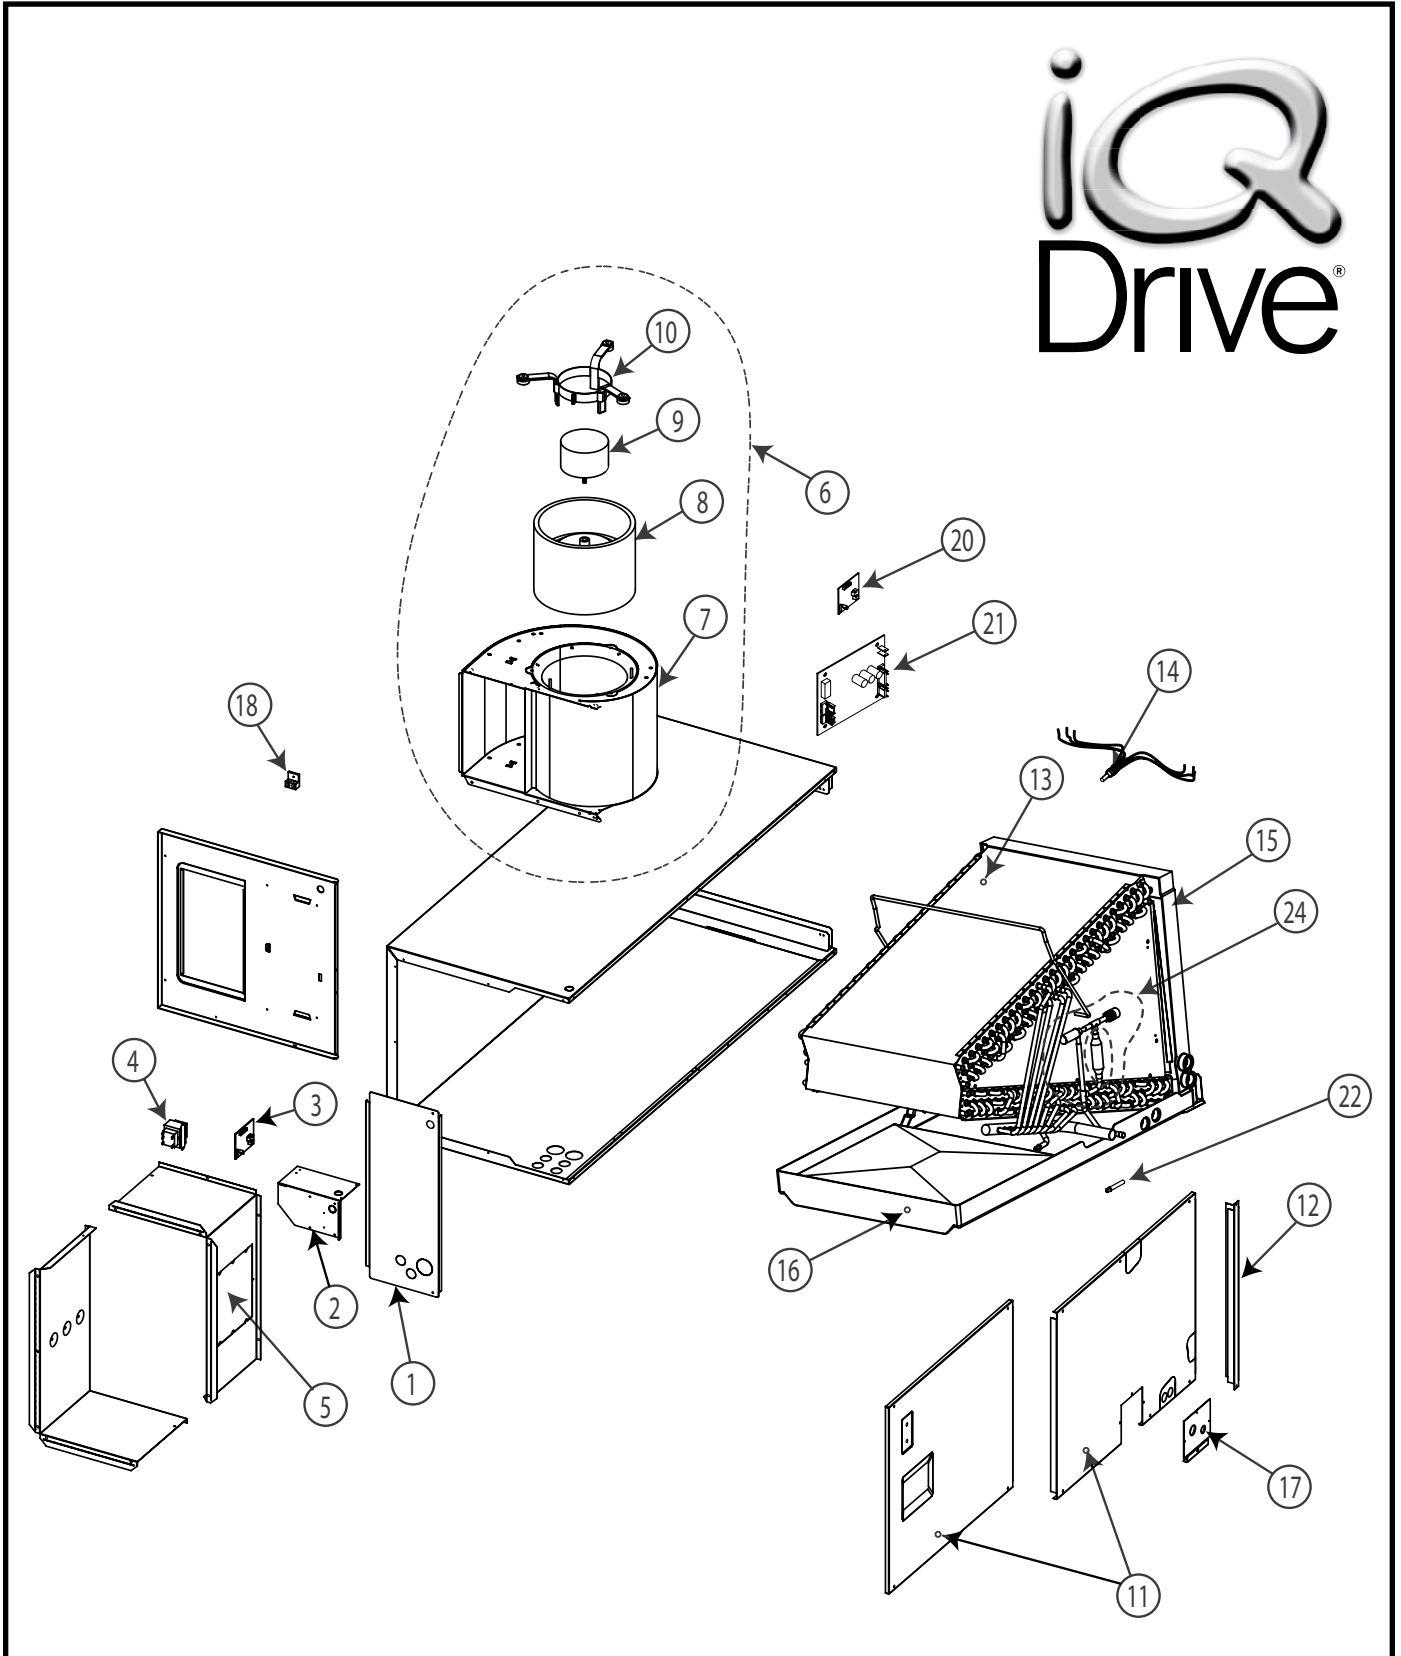

**iQ
Drive**

B4VM iQDrive Series Multi-Poise Air Handler

ITEM	DESCRIPTION	E24K-B	E36K-B	E48K-C
1	Top Cap Assy	281963R	281963R	281964R
2	Electrical Panel Eff May 2007	M0023209R	M0023209R	M0023209R
3	Control Board	904532	904532	904532
4	Transformer	622335	622335	622335
5	Plate, Element Close-Off	226420	226420	226420
6	Complete Blower Assy	904551	904551	904552
7	Blower Housing	497227	497227	D07484R
8	Blower Wheel	667258	667258	667277
9	Motor, Blower	M0021809R	M0021809R	M0021810R
10	Kit, Motor Mount	903489	903489	903489
11	Door Assy	904554	904555	904556
12	Filter Door	299945R	299945R	299946R
13	Coil Assy	921895	921896	921897
14	Distributor Assy	663830	664219	663586
15	Drain Pan, Vertical	669920	669920	669921
16	Horizontal Drain Pan Only	669855	669856	669857
17	Close-Off	295471R	295471R	295471R
18	Ground Lug	632235	632235	632235
19	EXV Coil	669760	669760	669759
20	Interface Board	624689	624689	624689
21	EXV Board	624754	624754	624754
22	Pressure Transducer	624692	624692	624692
24	EXV/Check Valve Assy.	2B9391R	2B9391R	2B9392R
	Fuse, 5 AMP (Not Shown)	632269	632269	632269
	Coil Support Rod (Not Shown)	669100	669100	669100
	Plug, Drain Pan (Not Shown)	663351	663351	663351
	Temp Sensor, Hairpin (Not Shown)	624702	624702	624702
	Temp Sensor, Suction (Not Shown)	624670	624670	624670
	Temp Sensor, Suction (Not Shown) Eff May 2007	626573	626573	626573
	Toroidal core, t-stat controller (Not Shown)	632467	632467	632467
	Toroidal core, outdoor comm. (Not Shown)	632468	632468	632468
	Power noise filter (Not Shown)	632472	632472	632472
	Wire harness blwr control (Not Shown)	634675	634675	634675
	Wire harness 3-pin, outdoor (Not Shown)	634763	634763	634763
	Wire harness 4-pin, t-stat (Not Shown)	634680	634680	634680
	Wire harness 5-pin, blower (Not Shown)	291062	291062	291062
	Wire harness 4-pin, Pressure Transducer (Not Shown) Eff May 2007	634714	634714	634714