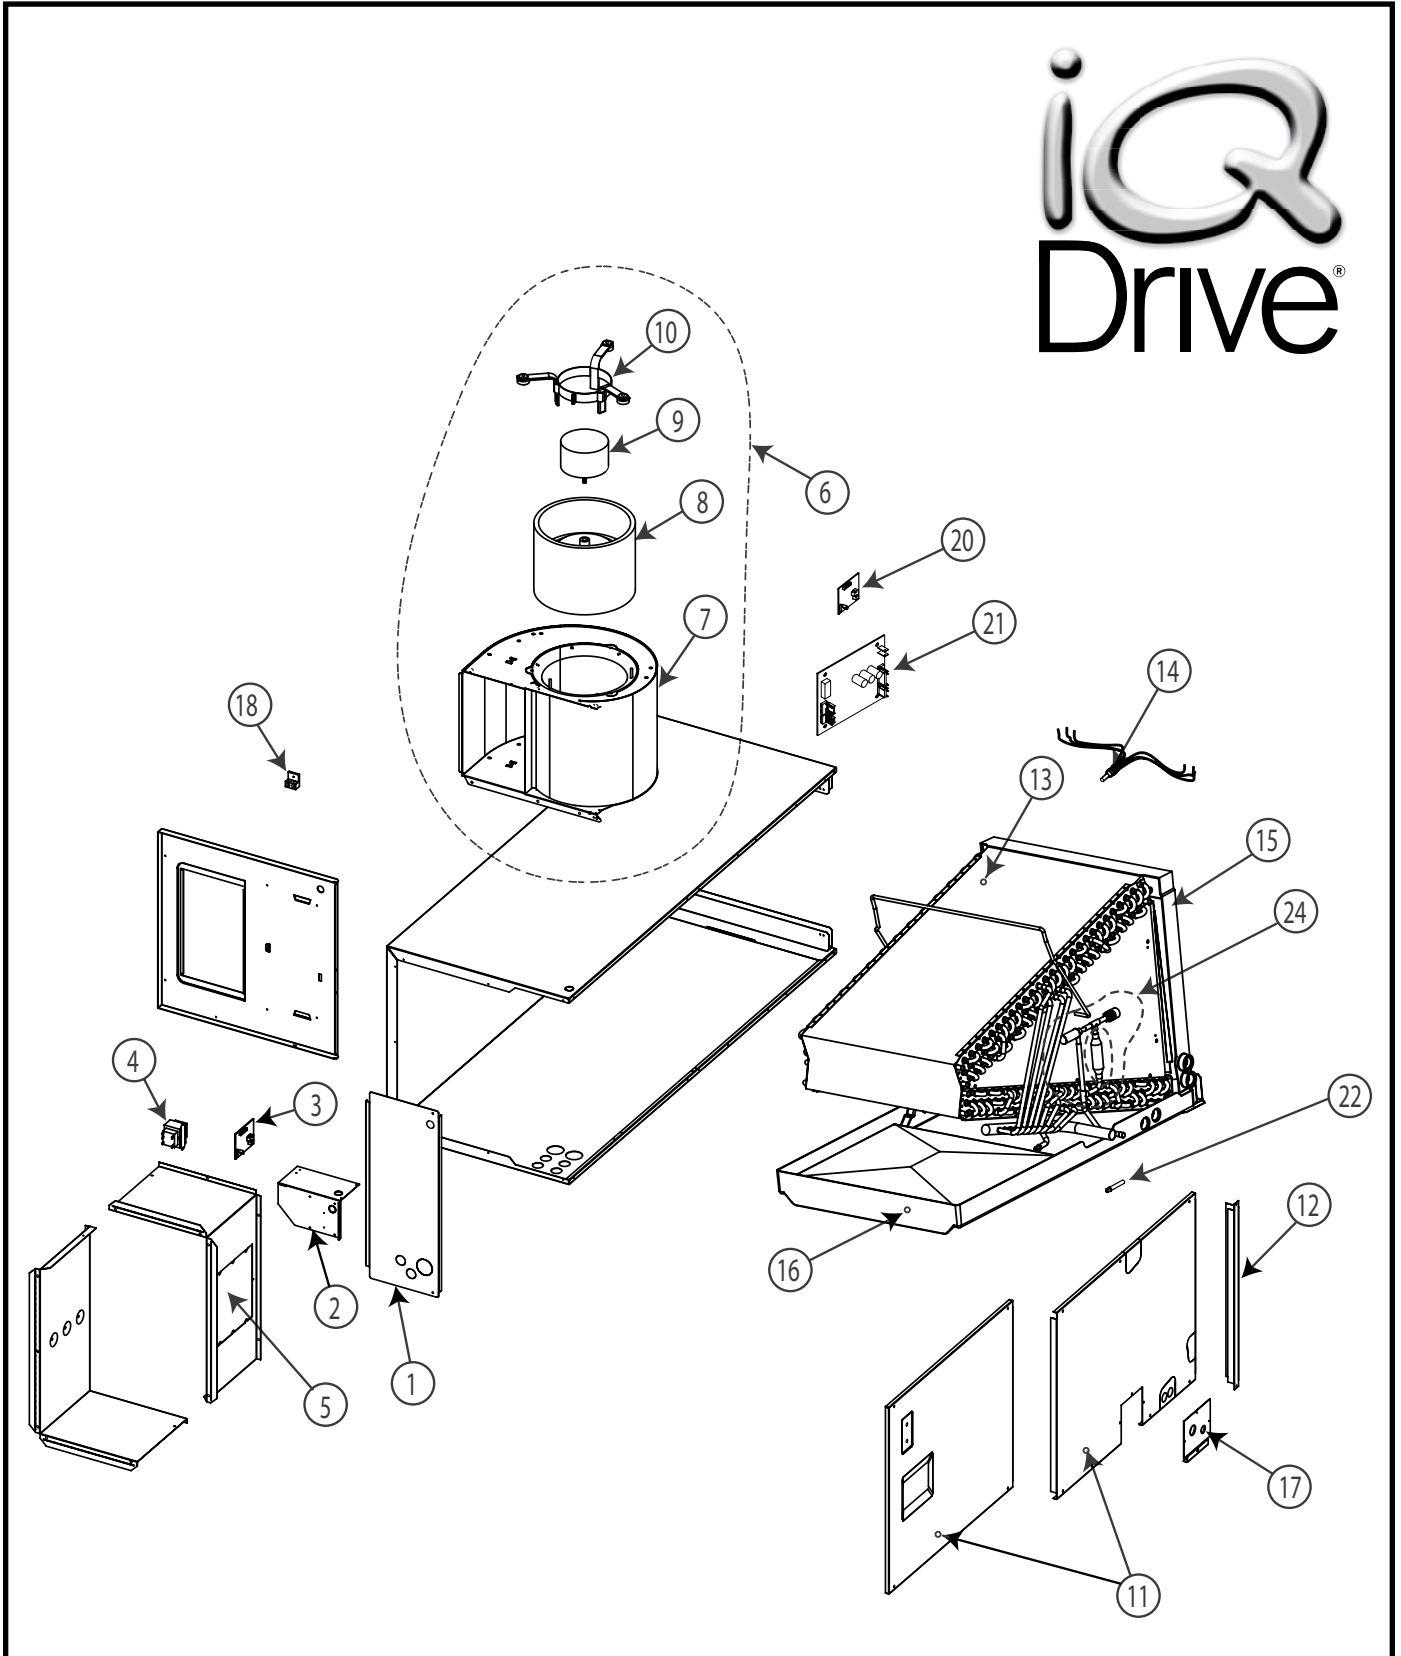

**iQ
Drive**

PAH4VM iQDrive[®] Series Multi-Poise Air Handler

ITEM	DESCRIPTION	E24K-B	E36K-B	E48K-C
1	Top Cap Assy	281963R	281963R	281964R
2	Electrical Panel Eff May 2007	M0023209R	M0023209R	M0023209R
3	Control Board	904532	904532	904532
4	Transformer	622335	622335	622335
5	Plate, Element Close-Off	226420	226420	226420
6	Complete Blower Assy	904551	904551	904552
7	Blower Housing	497227	497227	D07484R
8	Blower Wheel	667258	667258	667277
9	Motor, Blower	M0021809R	M0021809R	M0021810R
10	Kit, Motor Mount	903489	903489	903489
11	Door Assy	904558	904555	904556
12	Filter Door	299945SR	284745SR	284746SR
13	Coil Assy	921895	921896	921897
14	Distributor Assy	663830	664219	663586
15	Drain Pan, Vertical	669920	669920	669921
16	Horizontal Drain Pan Only	669855	669856	669857
17	Close-Off	295471SR	295471SR	295471SR
18	Ground Lug	632235	632235	632235
19	EXV Coil	669760	669760	669759
20	Interface Board	624689	624689	624689
21	EXV Board	624754	624754	624754
22	Pressure Transducer	624692	624692	624692
24	EXV/Check Valve Assy.	2B9391R	2B9391R	2B9392R
	Fuse, 5 AMP (Not Shown)	632269	632269	632269
	Coil Support Rod (Not Shown)	669100	669100	669100
	Plug, Drain Pan (Not Shown)	663351	663351	663351
	Temp Sensor, Hairpin (Not Shown)	624702	624702	624702
	Temp Sensor, Suction (Not Shown)	624670	624670	624670
	Temp Sensor, Suction (Not Shown) Eff May 2007	626573	626573	626573
	Toroidal core, t-stat controller (Not Shown)	632467	632467	632467
	Toroidal core, outdoor comm. (Not Shown)	632468	632468	632468
	Power noise filter (Not Shown)	632472	632472	632472
	Wire harness blwr control (Not Shown)	634675	634675	634675
	Wire harness 3-pin, outdoor (Not Shown)	634763	634763	634763
	Wire harness 4-pin, t-stat (Not Shown)	634680	634680	634680
	Wire harness 5-pin, blower (Not Shown)	291062	291062	291062
	Wire harness 4-pin, Pressure Transducer (Not Shown) Eff May 2007	634714	634714	634714