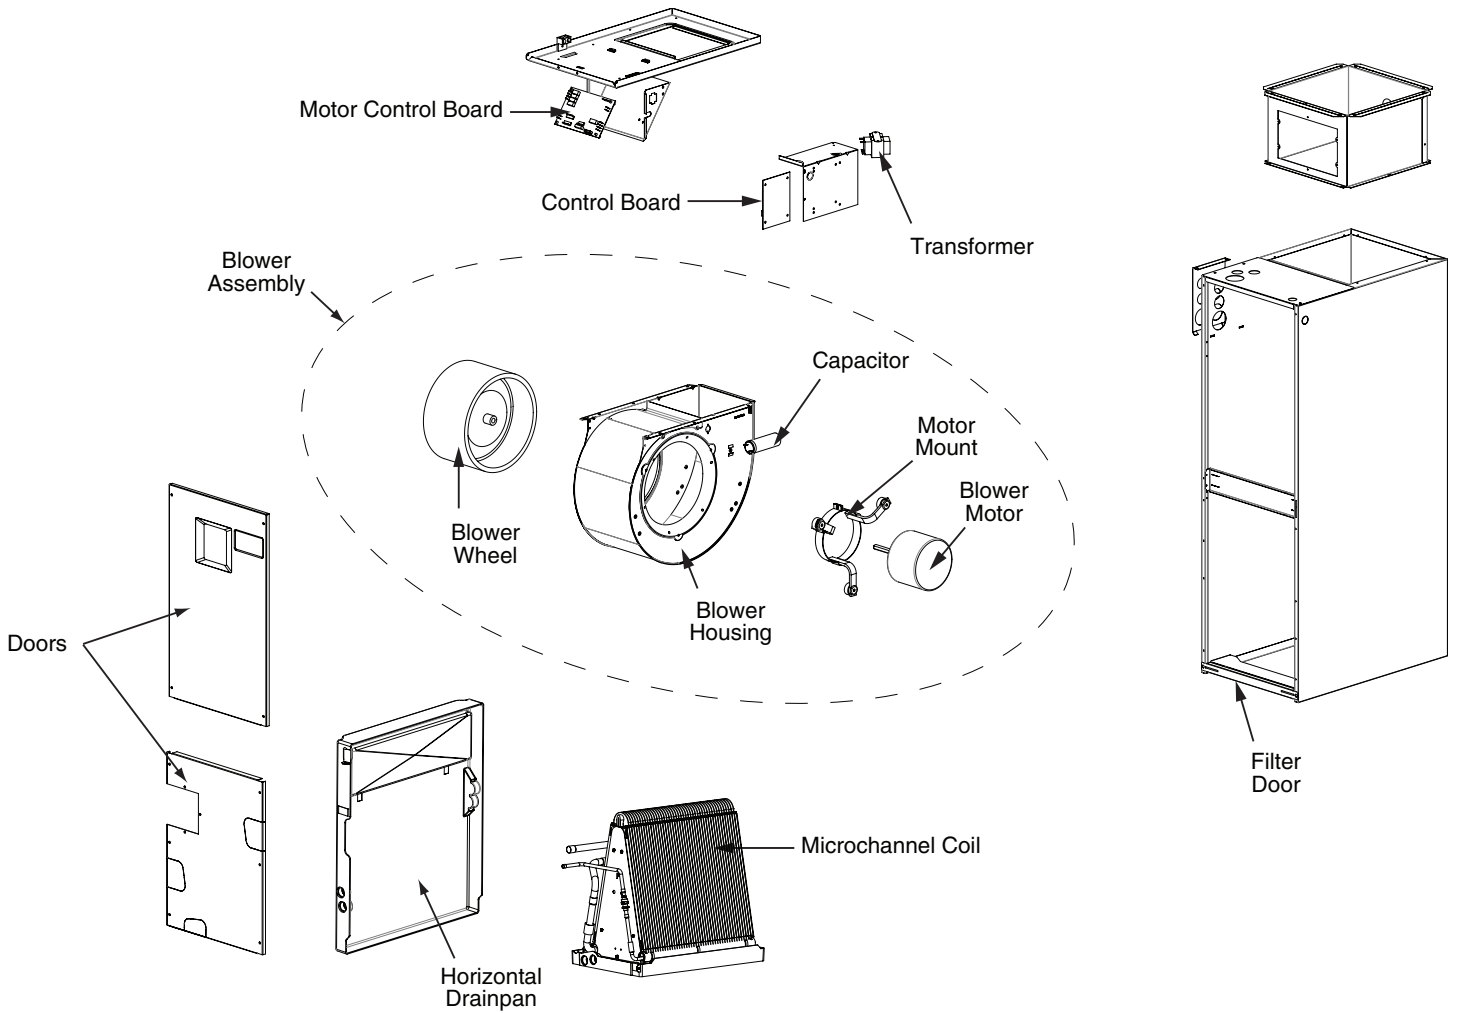

**REPLACEMENT PARTS LIST**

**INDOOR AIR HANDLER  
B6BMM0, B6BMMX, B6BM-X, B6EMMX  
B6EMMN, B6VMAX, & B6VMMX SERIES**

**NOTE:** SOME MODELS USE A COPPER TUBE ALUMINUM FIN COIL. MICROCHANNEL COIL SHOWN IN PICTURE.