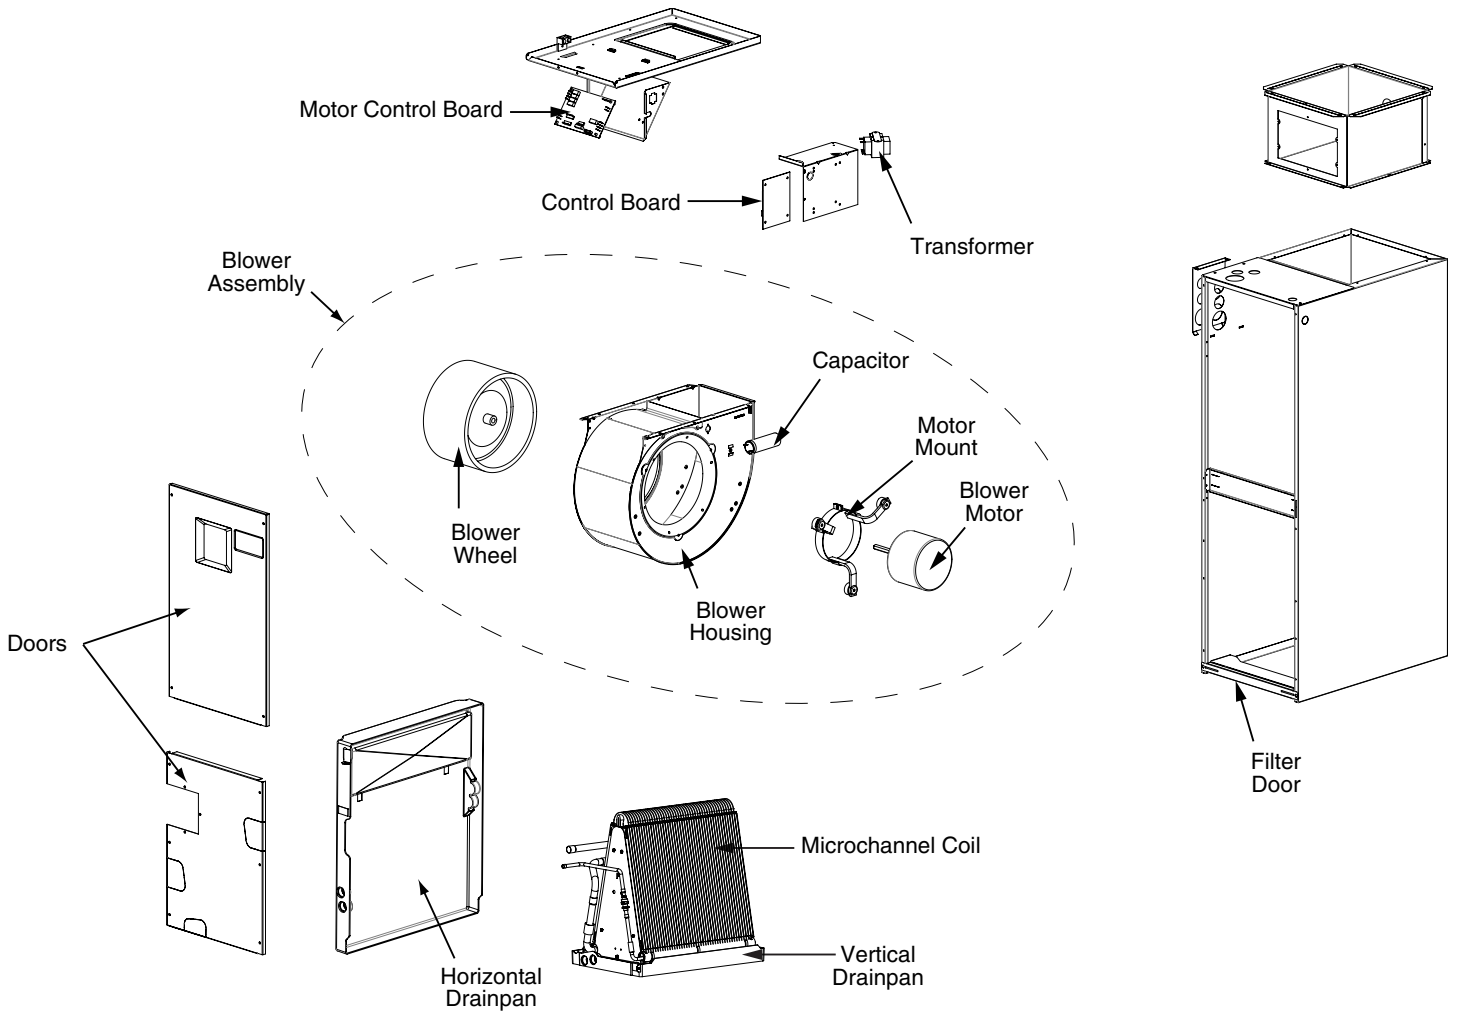

**REPLACEMENT PARTS LIST**

**INDOOR AIR HANDLER**  
**B6BMM0, B6BMMX, B6BM-X, B6EMMX, B6VMAX, & B6VMMX SERIES**

**NOTE:** SOME MODELS USE A COPPER TUBE ALUMINUM FIN COIL. MICROCHANNEL COIL SHOWN IN PICTURE.