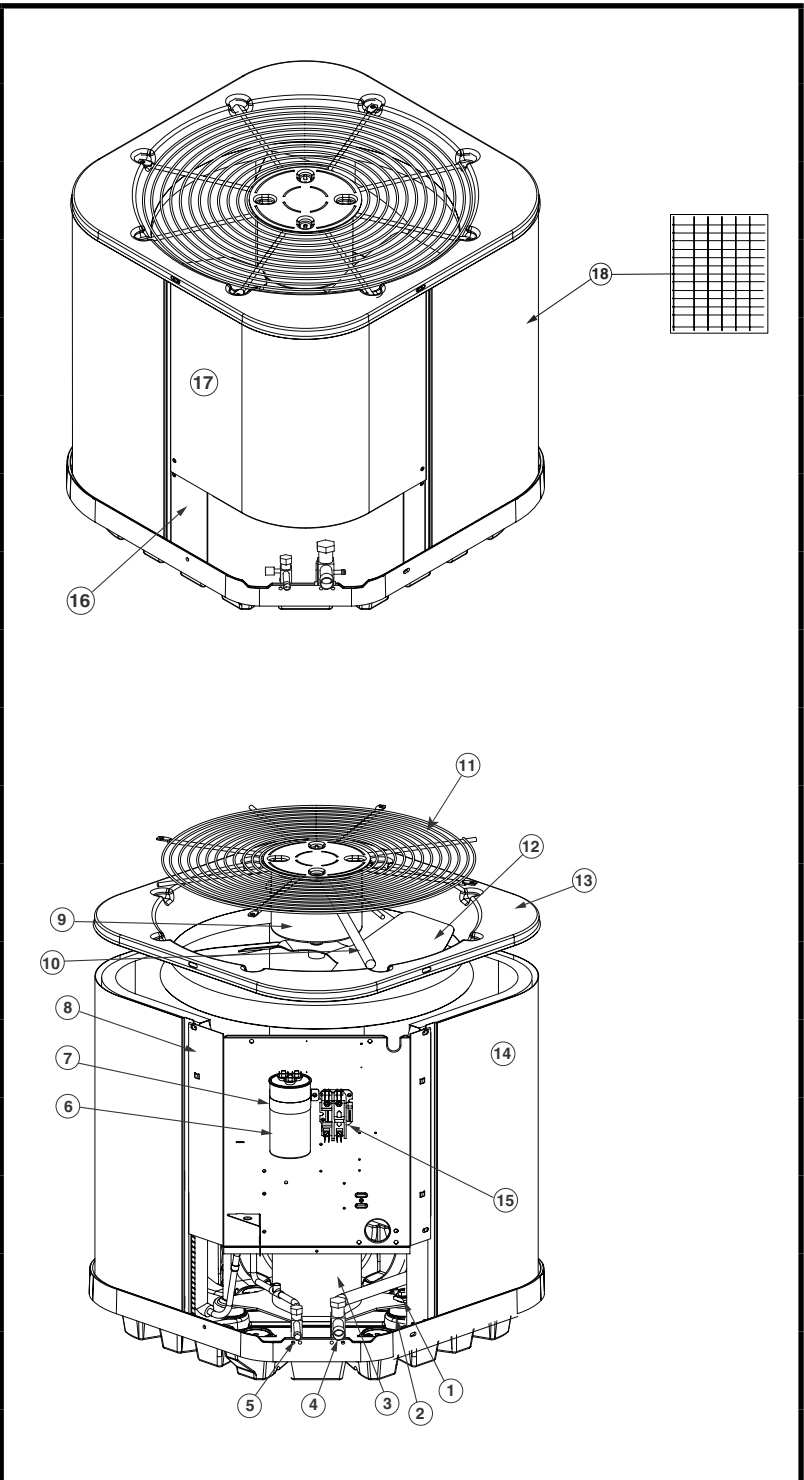

REPLACEMENT PARTS LIST

RESIDENTIAL SPLIT SYSTEM AIR CONDITIONER
16 SEER , SINGLE PHASE, FIXED SPEED MODELS
ES6BF SERIES

ITEM #	COMPONENT
1	COMPRESSOR BOLT
2	COMPRESSOR GROMMET
3	COMPRESSOR
4	REFRIGERANT VALVE (LG)
5	REFRIGERANT VALVE (SM)
6	CAPACITOR
7	CAPACITOR STRAP
8	CONTROL BOX
9	OUTDOOR FAN MOTOR
10	MOTOR WIRE CONDUIT
11	OUTDOOR FAN GRILLE
12	OUTDOOR FAN BLADE
13	TOP PAN
14	OUTDOOR COIL
15	CONTACTOR
16	ACCESS PANEL
17	CONTROL BOX COVER
18	OUTDOOR COIL GUARD

ES6BF Series Split System Air Conditioner 16 SEER , Single Phase, Fixed Speed Models

COMPONENT	024K	030K	036K	042K	048K
ACCESS PANEL	274014R	274012R	274015R	274016R	274016R
CAPACITOR	01-0083	01-0084	01-0085	01-0273	01-0271
COMPRESSOR	921422	921424	921426	921463	921465
COMPRESSOR BLANKET	—	—	—	—	—
COMPRESSOR BOLT	600426	600426	600426	600426	600426
COMPRESSOR GROMMET	668530	668530	668530	668530	668530
COMPRESSOR MOLDED PLUG	634660R	634660R	634660R	634660R	634660R
CONTACTOR	624712	624712	624712	624712	624713
FILTER DRIER	669764	669764	669764	669764	669764
HIGH PRESSURE SWITCH	632473R	632473R	632473R	632473R	632473R
MOTOR WIRE CONDUIT	664292	664290	664290	664290	664290
OUTDOOR COIL	2A9973R	2B5231R	2C0731R	664879R	664879R
OUTDOOR COIL GUARD	277524R	277532R	277535R	277536R	277536R
OUTDOOR FAN BLADE	667261R	667383	667383	667383	667351R
OUTDOOR FAN GRILLE	669334R	669335R	669335R	669335R	669335R
OUTDOOR FAN MOTOR	621919	622171	622080	622066	622656
REFRIGERANT VALVE (LG)	663864R	663864R	663864R	663865R	663865R
REFRIGERANT VALVE (SM)	663862R	663862R	663862R	663862R	663862R