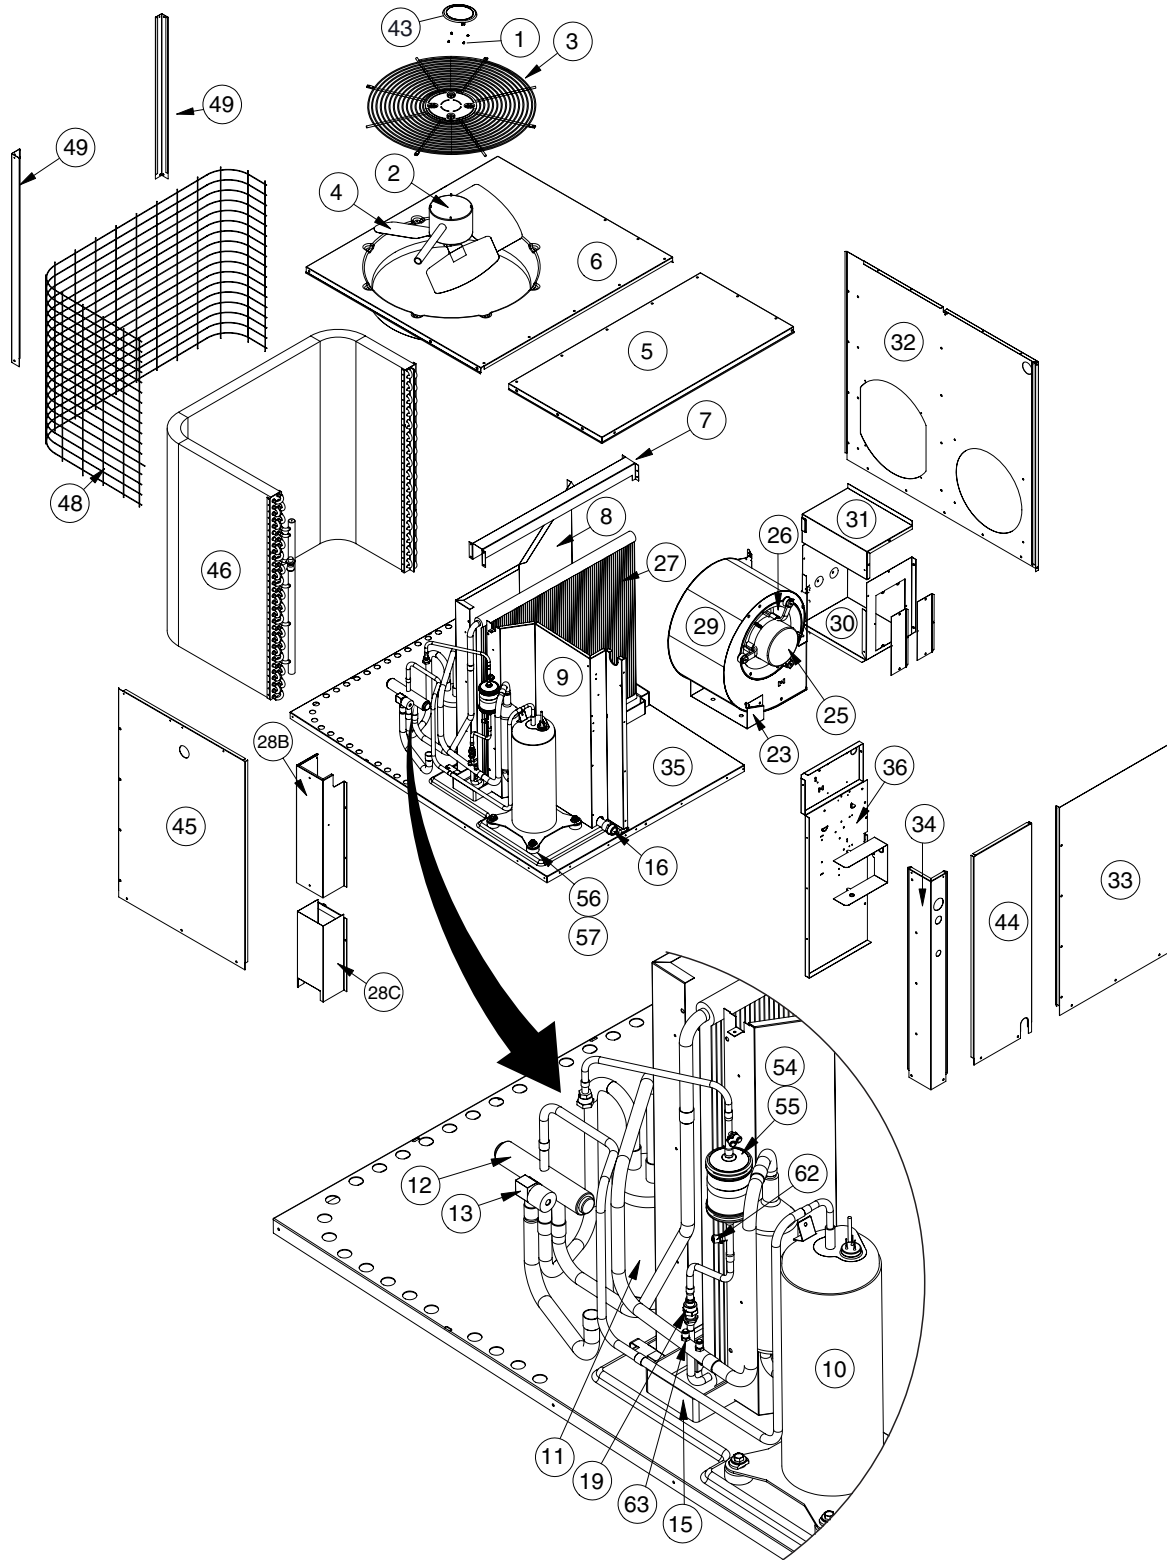

REPLACEMENT PARTS LIST

SINGLE PACKAGE HEAT PUMP

(G)Q7RD SERIES

13 SEER MODELS

(G)Q7RD SERIES SINGLE PACKAGE HEAT PUMP

ITEM NO.	DESCRIPTION	(G)Q7RD-024K	(G)Q7RD-030K	(G)Q7RD-036K	(G)Q7RD-042K	(G)Q7RD-048K	(G)Q7RD-060K
		921726(G)	921727(G)	921728(G)	921729(G)	921730(G)	921731(G)
1	ACORN NUT, BLACK	606261R	606261R	606261R	606261R	606261R	606261R
2	CONDENSOR MOTOR	622164R	622164R	622164R	621990R	621990R	621740R
3	FAN GRILL, BLACK	669404R	669404R	669404R	669404R	669404R	669404
4	FAN BLADE	667355R	667355R	667355R	667278R	667356R	667369R
5	TOP PAN,LEFT	D03570R	D03570R	D03570R	D03570R	D03570R	D03570R
6	TOP PAN, RIGHT	D07090R	D07090R	D07090R	D07090R	D07090R	D07090R
7	DRAIN CHANNEL	D03290R	D03290R	D03290R	D03290R	D03290R	D03290
8	DIVIDER PANEL ASSEMBLY	D03443R	D03443R	D03443R	D03443R	D03444R	D03445R
9	BLOWER DIVIDER ASSY.	D03483R	D03483R	D03483R	D03483R	D03484R	D03485R
10	COMPRESSOR	622624R	622625R	622508R	920497	918872	919608
11	ACCUMULATOR	668793R	668793R	668793R	668794R	668794R	668794R
12	REVERSING VALVE	669465R	669465R	669465R	-	-	-
	REVERSING VALVE KIT	-	-	-	M0079101R	M0079101R	M0079101R
13	REVERSING VALVE COIL	669471R	669471R	669471R	-	-	-
14	O.D. T'STAT KIT (PREMIUM MODELS)	913852	913852	913852	913852	913852	913852
15	DRAIN PAN	669187R	669187R	669187R	669187R	669187R	669187R
16	DRAIN TUBE ASSY	663713R	663713R	663713R	663713R	663713R	663713R
17	"P" TRAP (NOT SHOWN)	669211R	669211R	669211R	669211R	669211R	669211R
18	ELBOW,3/4 MPT (NOT SHOWN)	669184R	669184R	669184R	669184R	669184R	669184R
19	FLOW CONTROL ASSY, INDOOR (.058)	664758R	-	-	-	-	-
	FLOW CONTROL ASSY, INDOOR (.062)	-	664595R	-	-	-	-
	FLOW CONTROL ASSY, INDOOR (.070)	-	-	664597R	-	-	-
	RESTRICTOR, INDOOR (.074)	-	-	-	664074R	-	-
	RESTRICTOR, INDOOR (.076)	-	-	-	-	664076R	-
	RESTRICTOR, INDOOR (.083)	-	-	-	-	-	664083R
20	RESTRICTOR OUTDOOR (.044) (NOT SHOWN)	664044R	-	-	-	-	-
	RESTRICTOR OUTDOOR (.048) (NOT SHOWN)	-	664048R	-	-	-	-
	RESTRICTOR OUTDOOR (.060) (NOT SHOWN)	-	-	664060R	-	-	-
	RESTRICTOR OUTDOOR (.062) (NOT SHOWN)	-	-	-	664062R	-	-
	RESTRICTOR OUTDOOR (.067) (NOT SHOWN)	-	-	-	-	-	664067R
	RESTRICTOR OUTDOOR (.070) (NOT SHOWN)	-	-	-	-	664070R	-
21	DISTRIBUTOR, OUTDOOR (NOT SHOWN)	663581R	663581R	663582R	663582R	663584R	663584R
22	SWIVEL CONNECTOR (NOT SHOWN)	664194R	664194R	664194R	664194R	664194R	664194R
23	FOOT, BLOWER	262970	262970	262970	262970	262970	262970
24	DEFROST SENSOR (NOT SHOWN)	626488R	626488R	626488R	626488R	626488R	626488R
25	BLOWER MOTOR,DM2XF,1/2HP	M0081904	M0081904	M0081901	-	-	-
	BLOWER MOTOR,DM2XF,3/4HP	-	-	-	M0081902	M0081903	M0056127R
26	BLOWER WHEEL 10 X 8	667037R	667037R	667037R	667037R	667037R	667037R
27	EVAP COIL	664685R	664685R	664685R	D03634R	2A4311R	2A9661R
28A	COIL CLOSE OFF, BOTTOM (NOT SHOWN)	2C1411	2C1411	2C1411	-	-	-
	COIL CLOSE OFF, TOP (NOT SHOWN)	2C1421	2C1421	2C1421	-	-	-
	COIL CLOSE OFF, BACK (NOT SHOWN)	2C1431	2C1431	2C1431	-	-	-
	COIL CLOSE OFF, FRONT RIGHT (NOT SHOWN)	2C1441	2C1441	2C1441	-	-	-
	COIL CLOSE OFF, FRONT LEFT (NOT SHOWN)	2C1451	2C1451	2C1451	-	-	-
28B	TOP COIL HEADER COVER (SELECT MODELS)	-	-	-	M0020990	M0042728	2B3181
28C	BOTTOM COIL HEADER COVER (SELECT MODELS)	-	-	-	M0020978	M0042727	2B3193
28D	SIDE COIL COVER, RIGHT (NOT SHOWN)	-	-	-	-	-	2B0303
28E	SIDE COIL COVER, LEFT (NOT SHOWN)	-	-	-	-	-	2B3193
29	BLOWER HOUSING	D07482R	D07482R	D07482R	D07482R	D07482R	D07482R
30	BLOWER COVER BOX	D03340	D03340	D03340	D03340	D03340	D03340