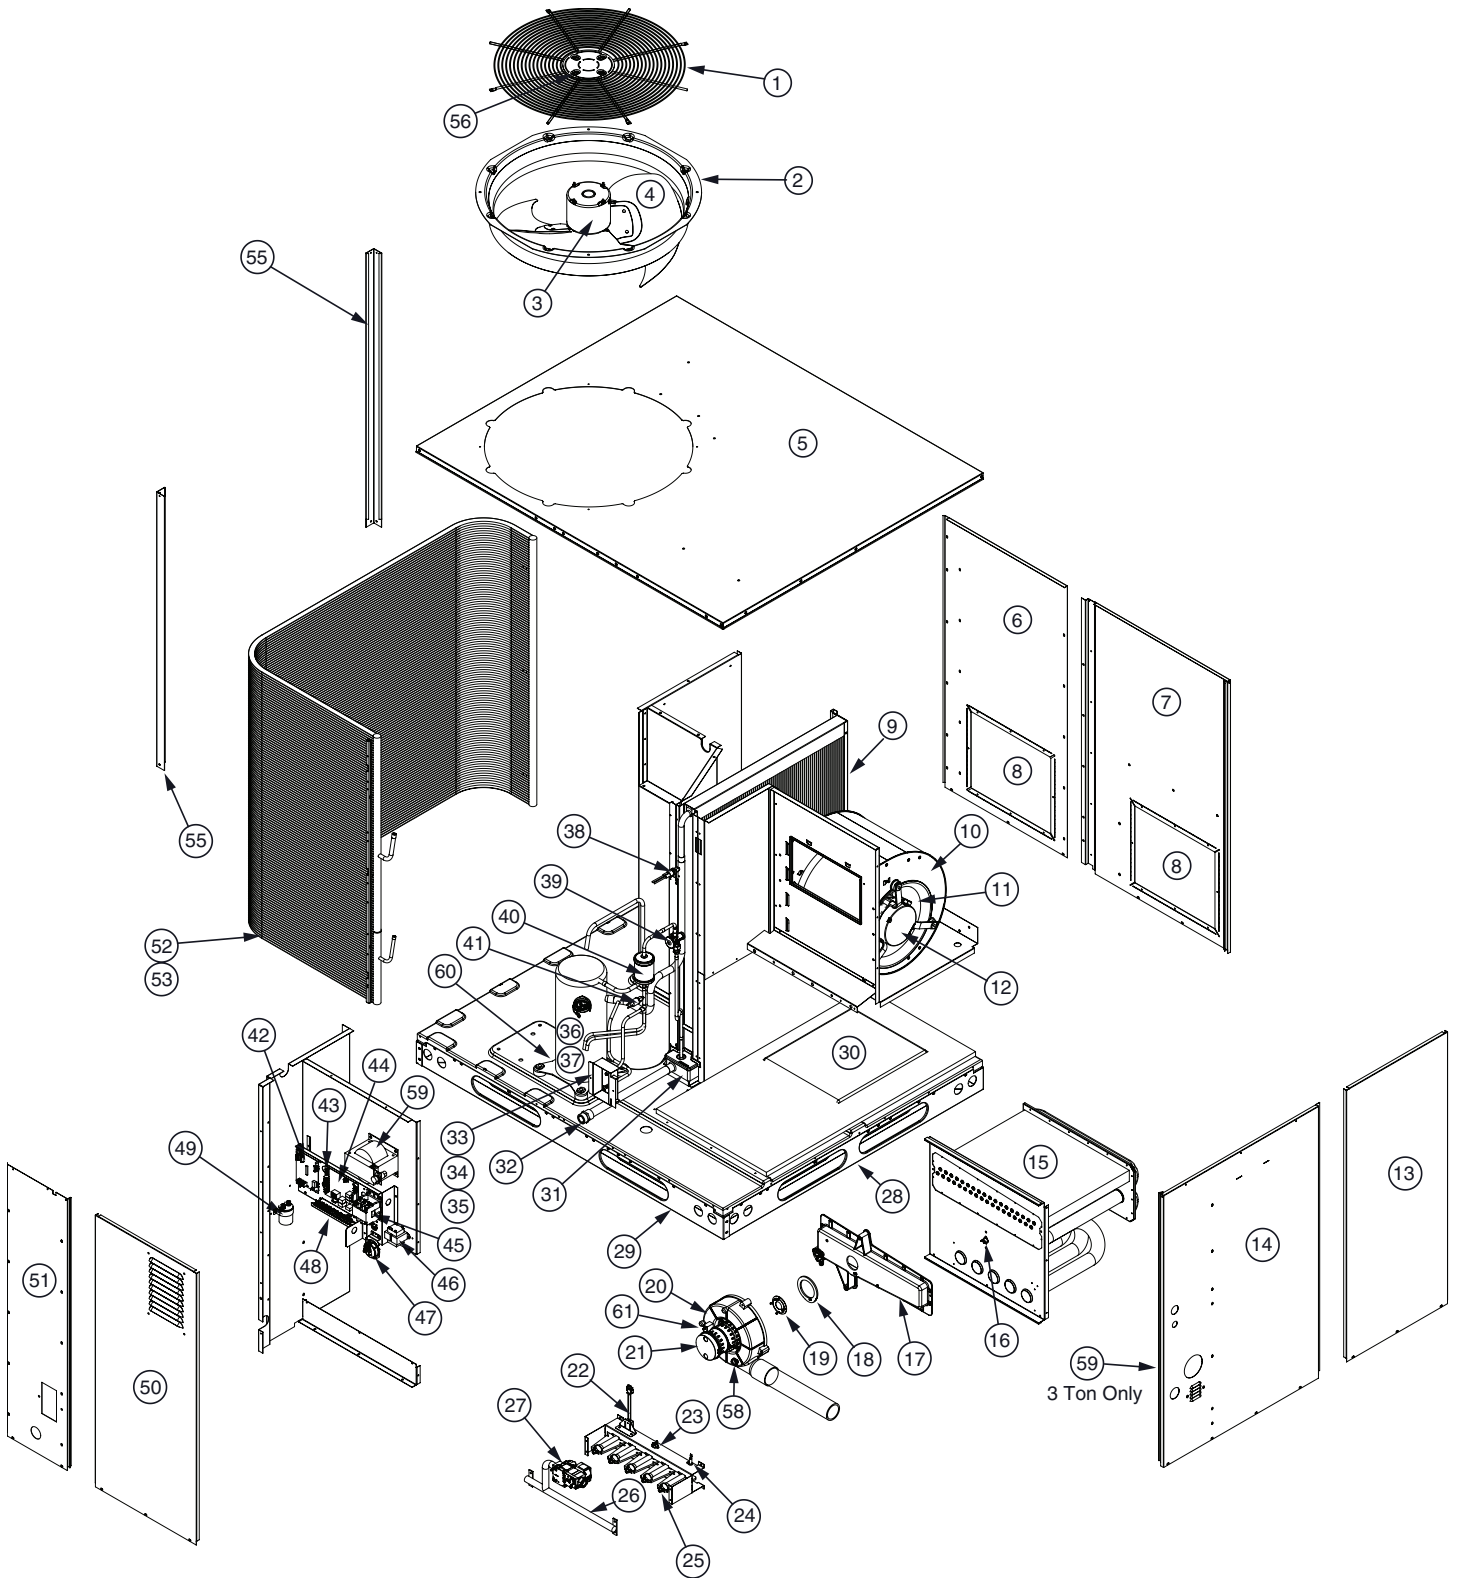

R8HE GAS HEATING / ELECTRIC COOLING PACKAGE UNITS 3-PHASE, 95% AFUE, 14 SEER, MODELS

ITEM	DESCRIPTION	208/230-3-60			460-3-60		
		R8HE- X36C080X	R8HE- X48C096X	R8HE- X60C096X	R8HE- X36D080X	R8HE- X48D096X	R8HE- X60D096X
		922423	922425	922427	922424	922426	922428
34	FITTING, PANEL MOUNT	664696R	664696R	664696R	664696R	664696R	664696R
36	COMPRESSOR, ZP31K5E-TF5	919609	—	—	—	—	—
	COMPRESSOR, ZP42K5E-TF5	—	919610	—	—	—	—
	COMPRESSOR, ZP51K5E-TF5	—	—	920332	—	—	—
	COMPRESSOR, ZP31K5E-TFD	—	—	—	920137	—	—
	COMPRESSOR, ZP42K5E-TFD	—	—	—	—	920138	—
	COMPRESSOR, ZP51K5E-TFD	—	—	—	—	—	920333
37	PLUG,MOLDED COMP,3PH (NOT SHOWN)	634707R	634707R	634707R	634707R	634707R	634707R
38	SWITCH, LOW PRESSURE	632393R	632393R	632393R	632393R	632393R	632393R
39	TXV	664349R	664347R	669578R	664349R	664347R	669578R
40	DRIER,FILTER,UNIFLOW,8 IN^3	669764R	669764R	669764R	669764R	669764R	669764R
41	SWITCH, HIGH PRESSURE	632473R	632473R	632473R	632473R	632473R	632473R
42	BLOWER CONTROL BOARD	920920	920920	920920	920920	920920	920920
43	FUSE, 3-AMP (NOT SHOWN)	632261R	632261R	632261R	632261R	632261R	632261R
44	IGNITION CONTROL BOARD KIT	624817R	624817R	624817R	624817R	624817R	624817R
45	CONTACTOR,3 POLE/30A W/AUX. SW	621832R	621832R	621832R	621832R	621832R	621832R
46	TRANSFORMER, 40 VA	621709R	621709R	621709R	621709R	621709R	621709R
47	SWITCH, VENT PRESSURE, N.O., 0.60" WC	632499R	632499R	632499R	632499R	632499R	632499R
48	BLOCK,TERMINAL	632694R	632694R	632694R	632694R	632694R	632694R
49	CAPAC,RUN,7.5/370-RND-MTL	01-0023	01-0023	01-0023	01-0023	01-0023	01-0023
50	SERVICE PANEL ASSY, LOUVERED	D07241R	296639R	M0060703R	D07241R	296639R	M0060703R
51	PANEL, FRONT	298891R	298893R	298894R	298891R	298893R	298894R
52	COIL, OUTDOOR	2C2311R	2C2301R	2C4811R	2C2311R	2C2301R	2C4811R
53	REPLACEMENT HAIL GUARD KIT (NOT SHOWN)	-	-	921213	-	-	921213
54	N/A	N/A	N/A	N/A	N/A	N/A	N/A
55	CORNER POST	D09994R	D09997R	-	D09994R	D09997R	-
56	CAP, TOP (NOT SHOWN)	275291R	275291R	275291R	275291R	275291R	275291R
57	PAINT, TOUCH-UP, STERLING GREY (NOT SHOWN)	903598	903598	903598	903598	903598	903598
58	SWITCH, LIMIT, INDUCER	626599R	626599R	626599R	626599R	626599R	626599R
59	AUTOTRANSFORMER, 1200 VA	—	—	—	621759R	621759R	621759R
60	HEATER,CRANKCASE - 480V/40W	—	—	—	632683R	-	-
	HEATER,CRANKCASE - 240V/40W	632682R	632510R	632510R	—	—	—

Please specify Model No., Serial No, and the correct part number(s) when ordering parts from the nearest authorized dealer or service center.

3 Ton Only