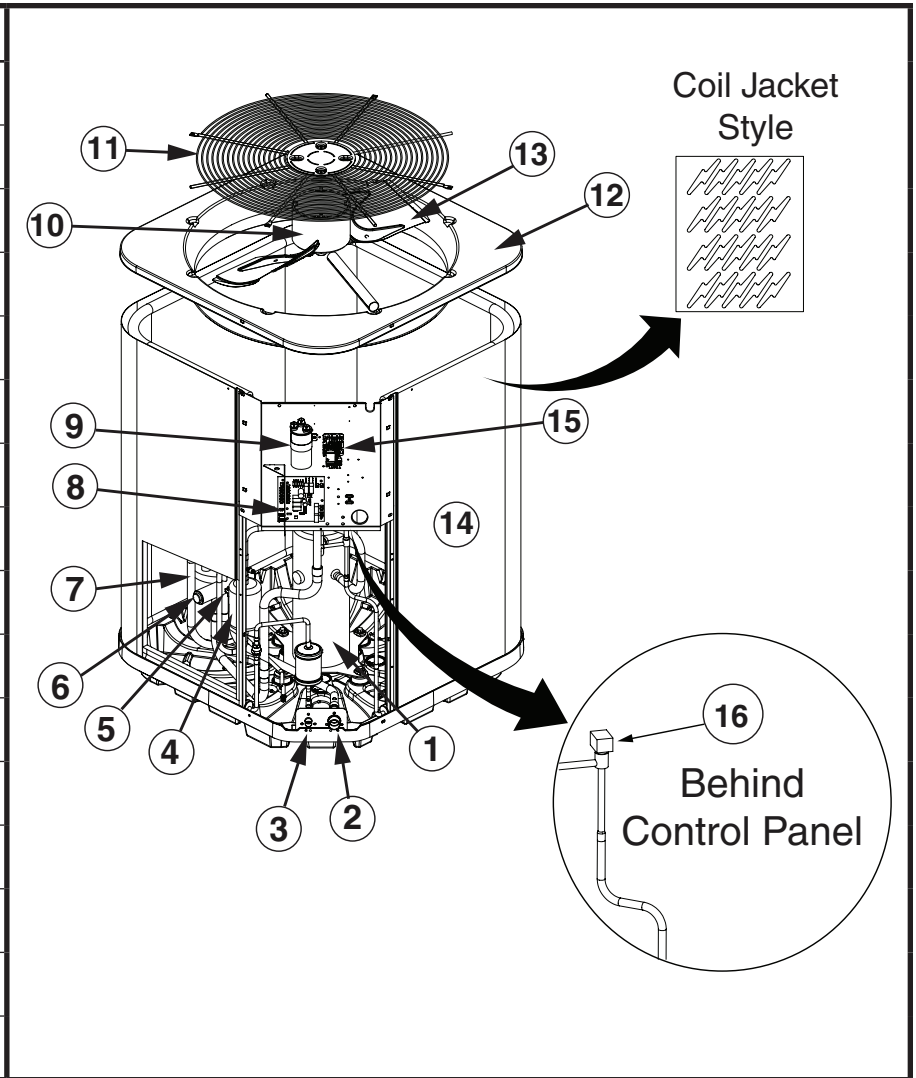

## REPLACEMENT PARTS LIST

SPLIT SYSTEM HEAT PUMP WITH MICROCHANNEL COIL

JT4QE SERIES

14 SEER MODELS

ITEM #	COMPONENT
1	COMPRESSOR
2	REFRIGERANT VALVE (LG)
3	REFRIGERANT VALVE (SM)
4	MUFFLER
5	REVERSING VALVE COIL
6	REVERSING VALVE
7	ACCUMULATOR
8	DEFROST BOARD
9	CAPACITOR
10	OUTDOOR FAN MOTOR
11	OUTDOOR FAN GRILLE
12	TOP PAN
13	OUTDOOR FAN BLADE
14	OUTDOOR COIL
15	CONTACTOR
16	HOT GAS BYPASS SOLENOID

## JT4QE SERIES SPLIT SYSTEM HEAT PUMP

COMPONENT	JT4QE-024KA	JT4QE-030KA	JT4QE-036KA	JT4QE-042KA	JT4QE-048KA
	922536J	922537J	922538J	922539J	922540J
ACCUMULATOR	668853R	668853R	668794R	668854R	668854R
AMBIENT SENSOR	624780	624780	624780	624780	624780
CAPACITOR	01-0083	01-0084	01-0085	01-0273	01-0271
COMPRESSOR	921422	921424	921426	921463	921465
COMPRESSOR MOLDED PLUG	634659R	634659R	634659R	634659R	634660R
CONTACTOR	624826	624826	624826	624827	624827
CRANKCASE HEATER	632410R	632410R	632410R	632410R	632410R
DEFROST BOARD	624813	624813	624813	624813	624813
DEFROST SENSOR	624812R	624812R	624812R	624812R	624812R
DISTRIBUTOR	664588R	664588R	664588R	664588R	664588R
FILTER DRIER	669762	669762	669762	669761	669761
HIGH PRESSURE SWITCH	632473R	632473R	632473R	632473R	632473R
HOT GAS BYPASS COIL	669992	669992	669992	669992	669992
HOT GAS BYPASS VALVE	669964	669964	669964	669964	669964
MUFFLER	669546R	669546R	669546R	669546R	669546R
OUTDOOR COIL	664905R	664906R	664907R	664908R	664908R
OUTDOOR COIL GUARD	2B6603R	2B6605R	2B6606R	2B6606R	2B6606R
OUTDOOR FAN BLADE	667383	667383	667383	667383	667383
OUTDOOR FAN GRILLE	669335R	669335R	669335R	669335R	669335R
OUTDOOR FAN MOTOR	622171R	622171R	622080R	621990R	621990R
REFRIGERANT VALVE (LG)	664478	664478	664479	664479	664479
REFRIGERANT VALVE (SM)	664477	664477	664477	664477	664477
REVERSING VALVE	669465R	669465R	M0079102	M0079102	M0079102
REVERSING VALVE COIL	669470R	669470R	669937R	669937R	669937R
SWIVEL NUT CONNECTOR	664194R	664194R	664194R	664194R	664194R
TOP PAN	496162R	496162R	496162R	496162R	496162R