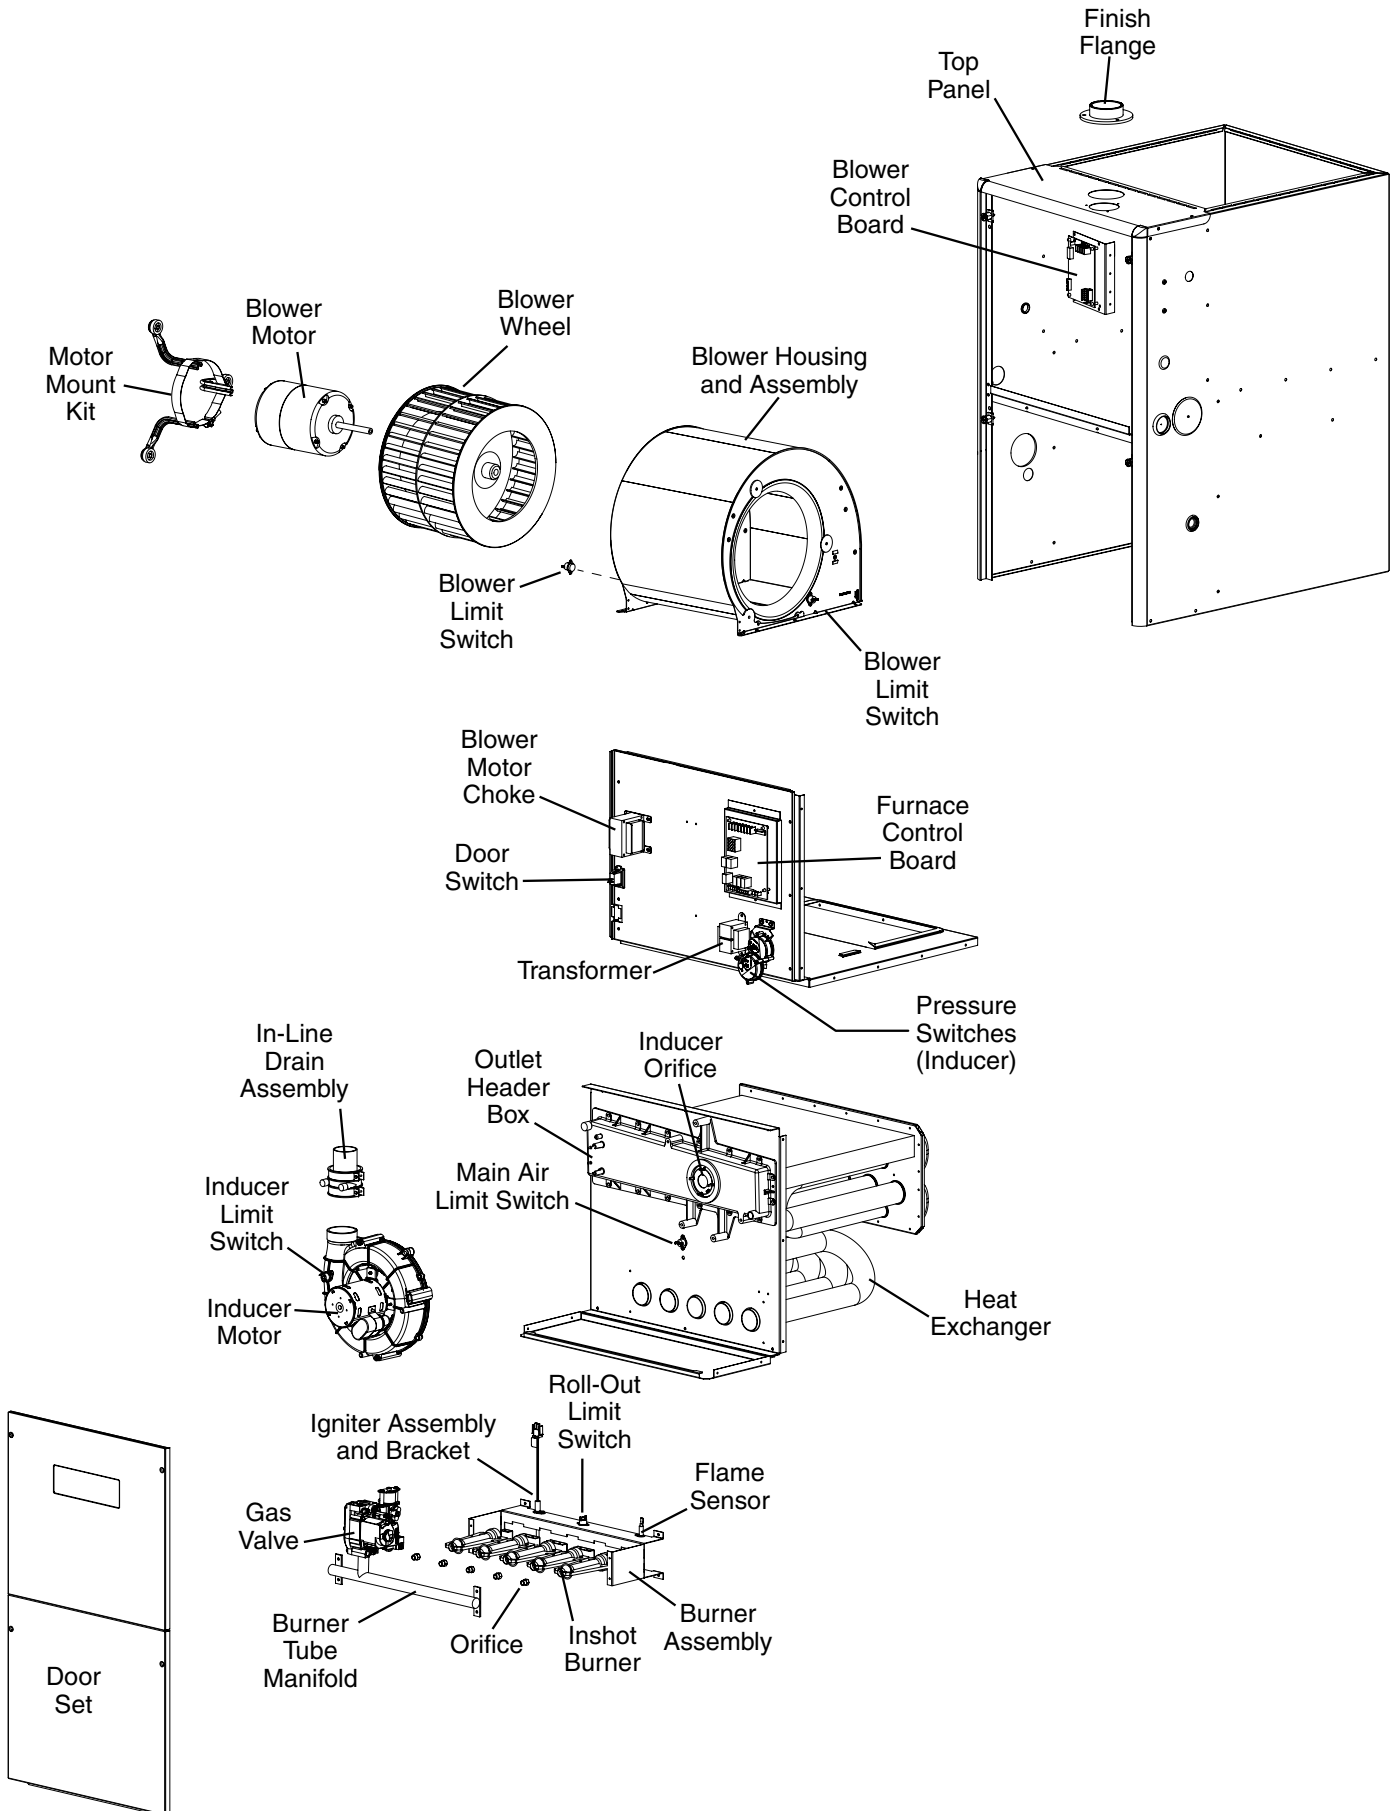

PGC2TL DOWNFLOW - COMPONENT LOCATION