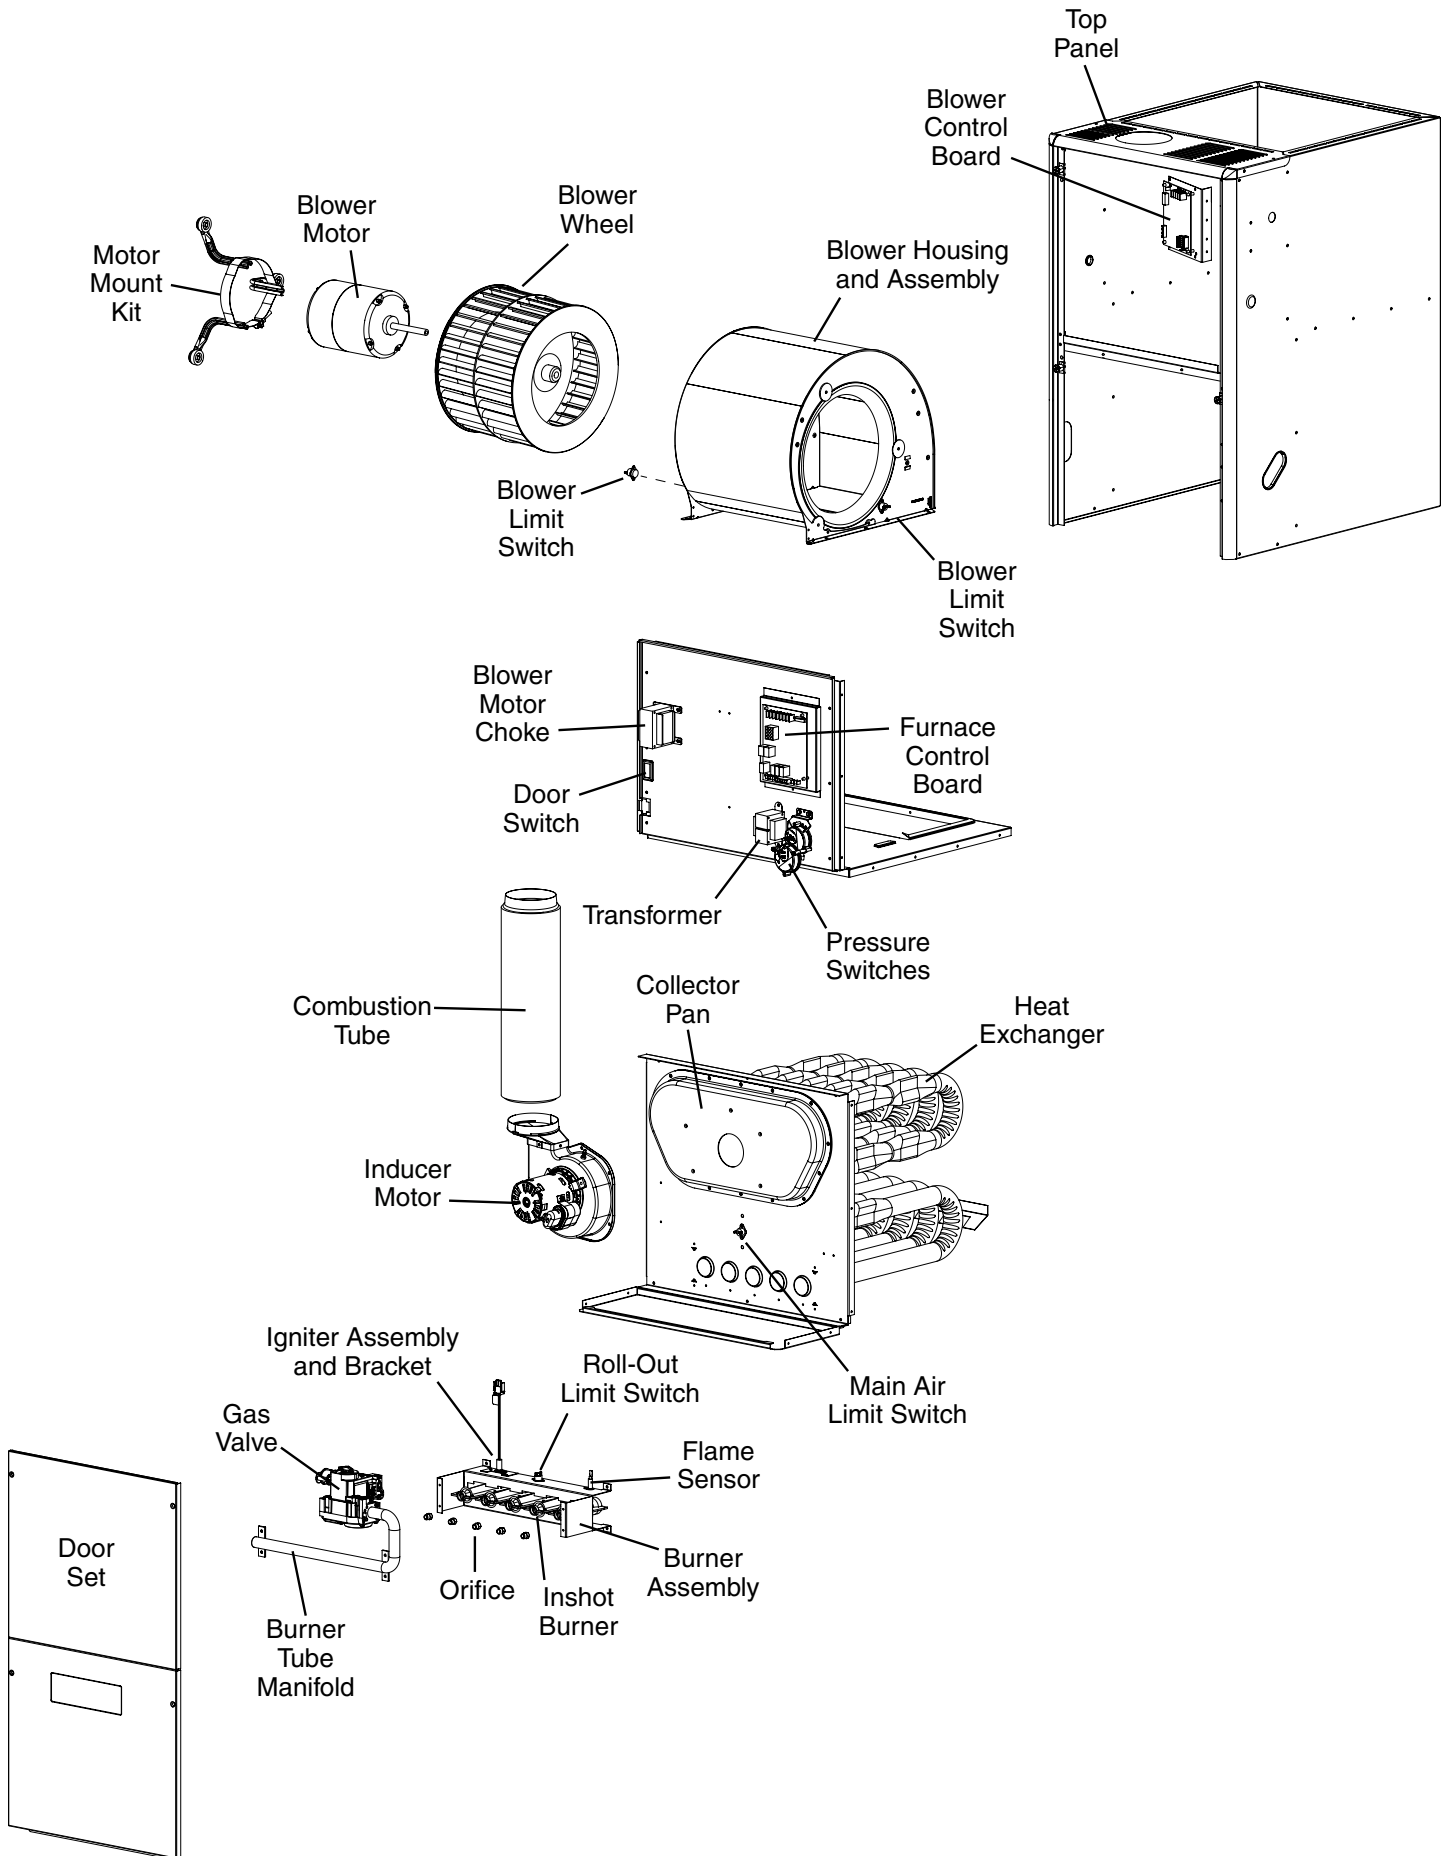

PGC2TK & PGC2TK-1 DOWNFLOW - COMPONENT LOCATION