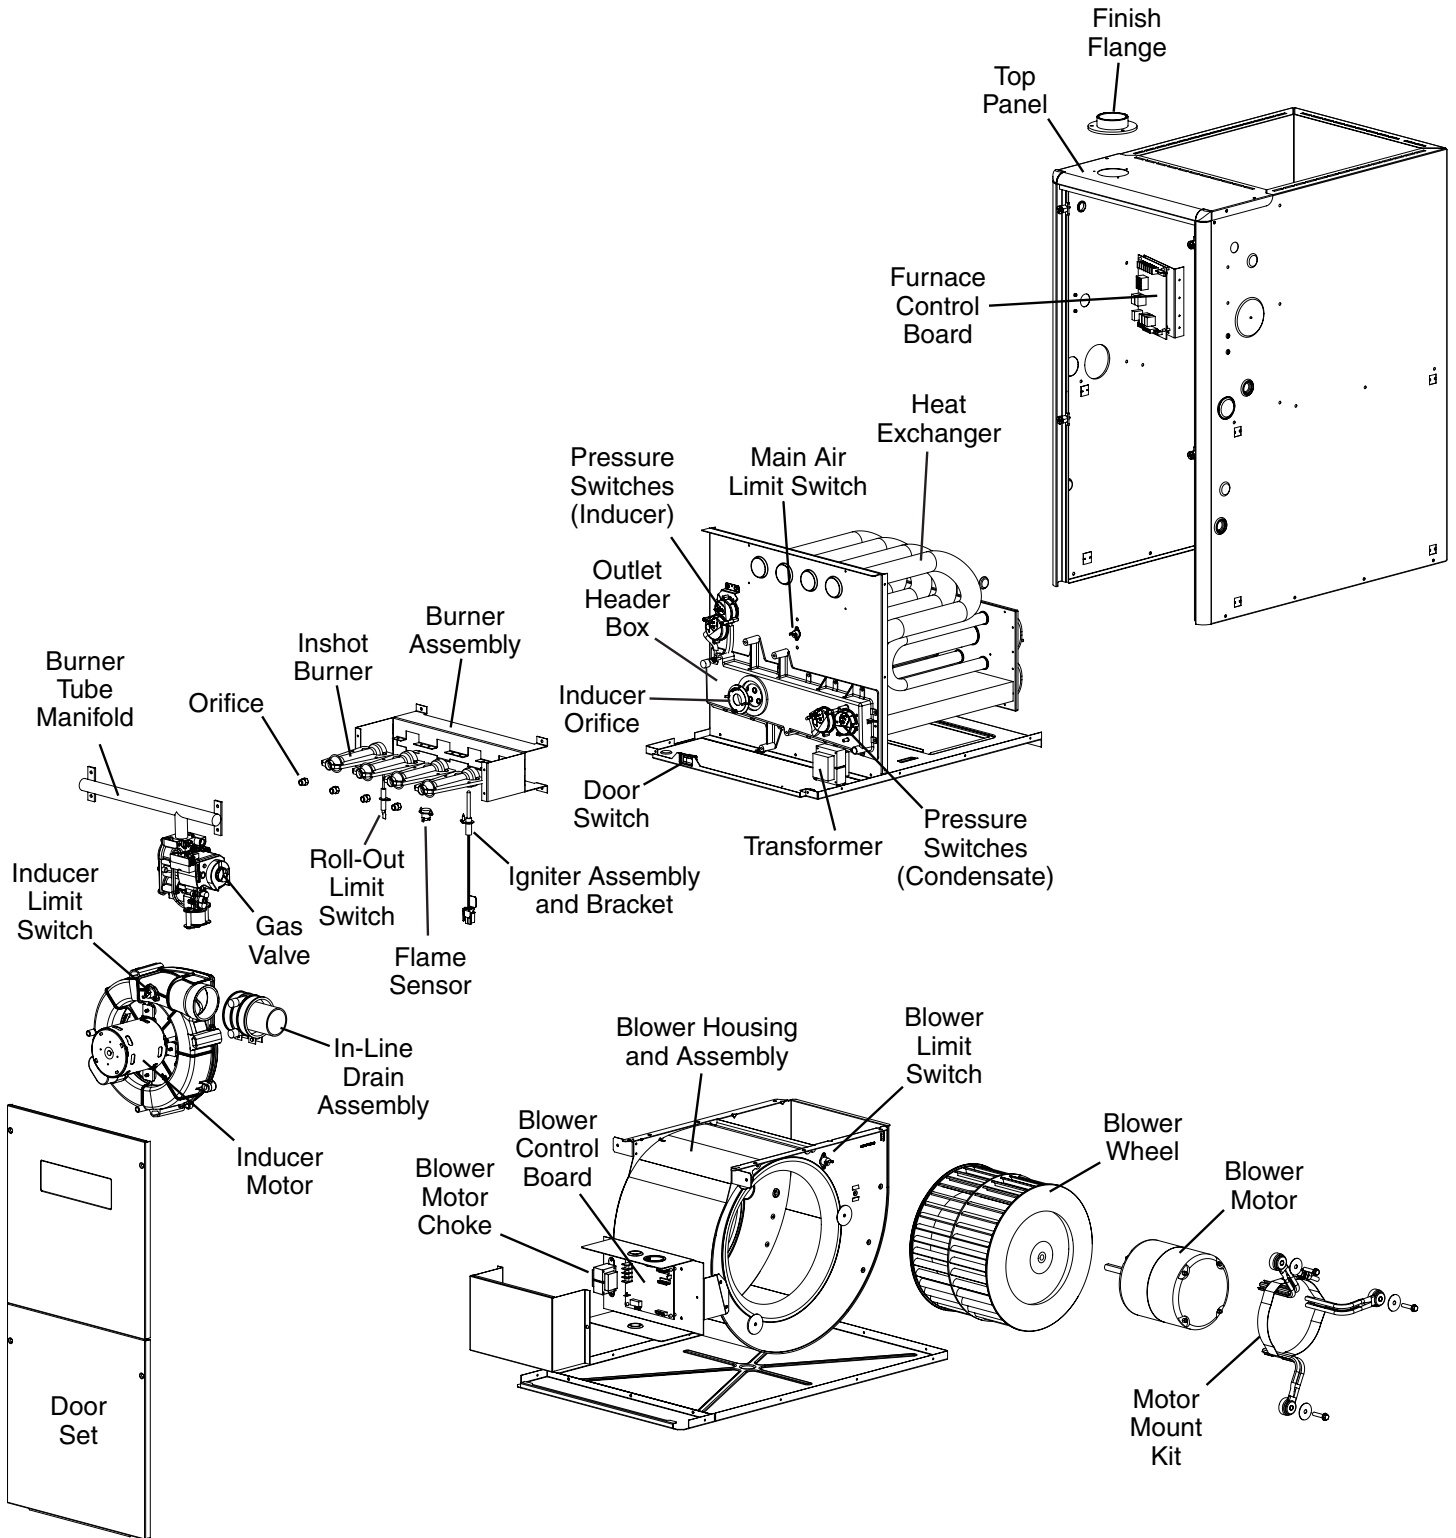

PGC2TC UPFLOW / HORIZONTAL - COMPONENT LOCATION