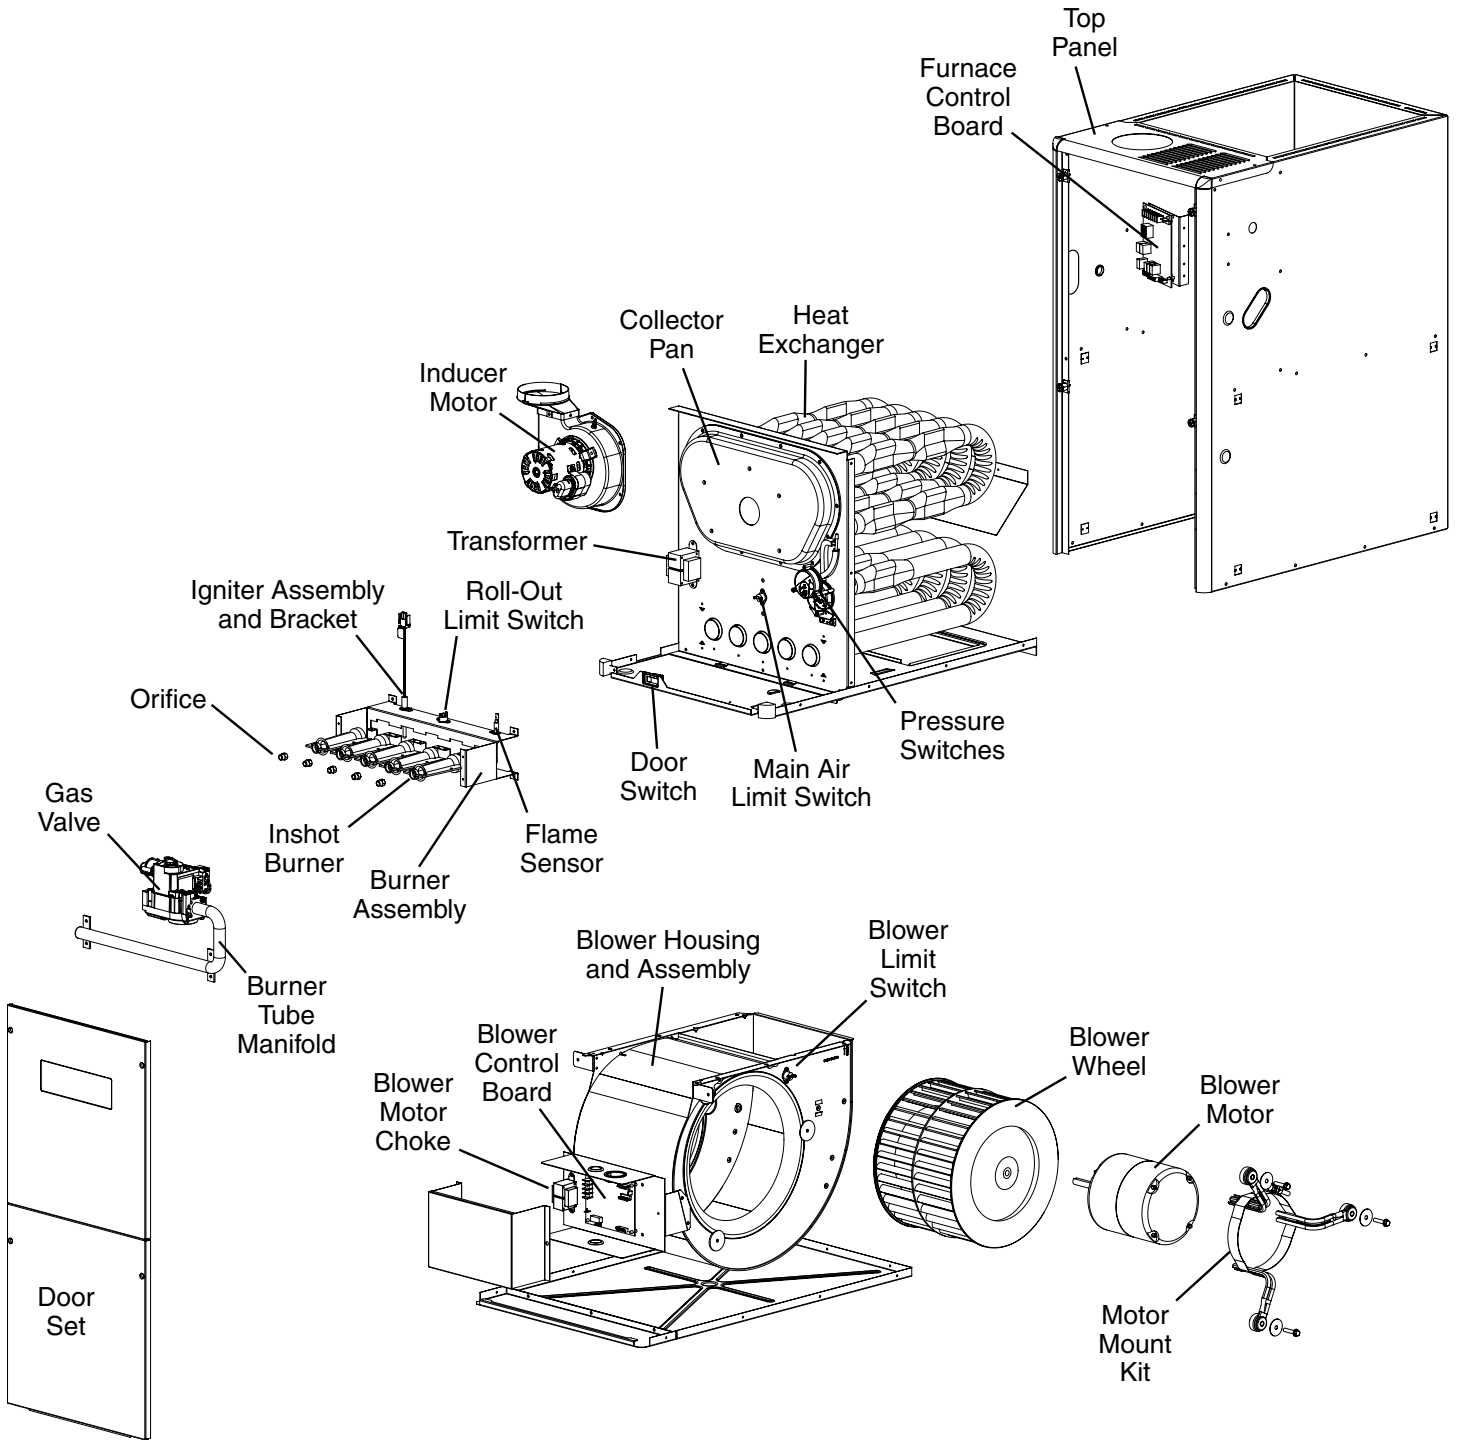

PGC2TA & PGC2TA-1 UPFLOW / HORIZONTAL - COMPONENT LOCATION