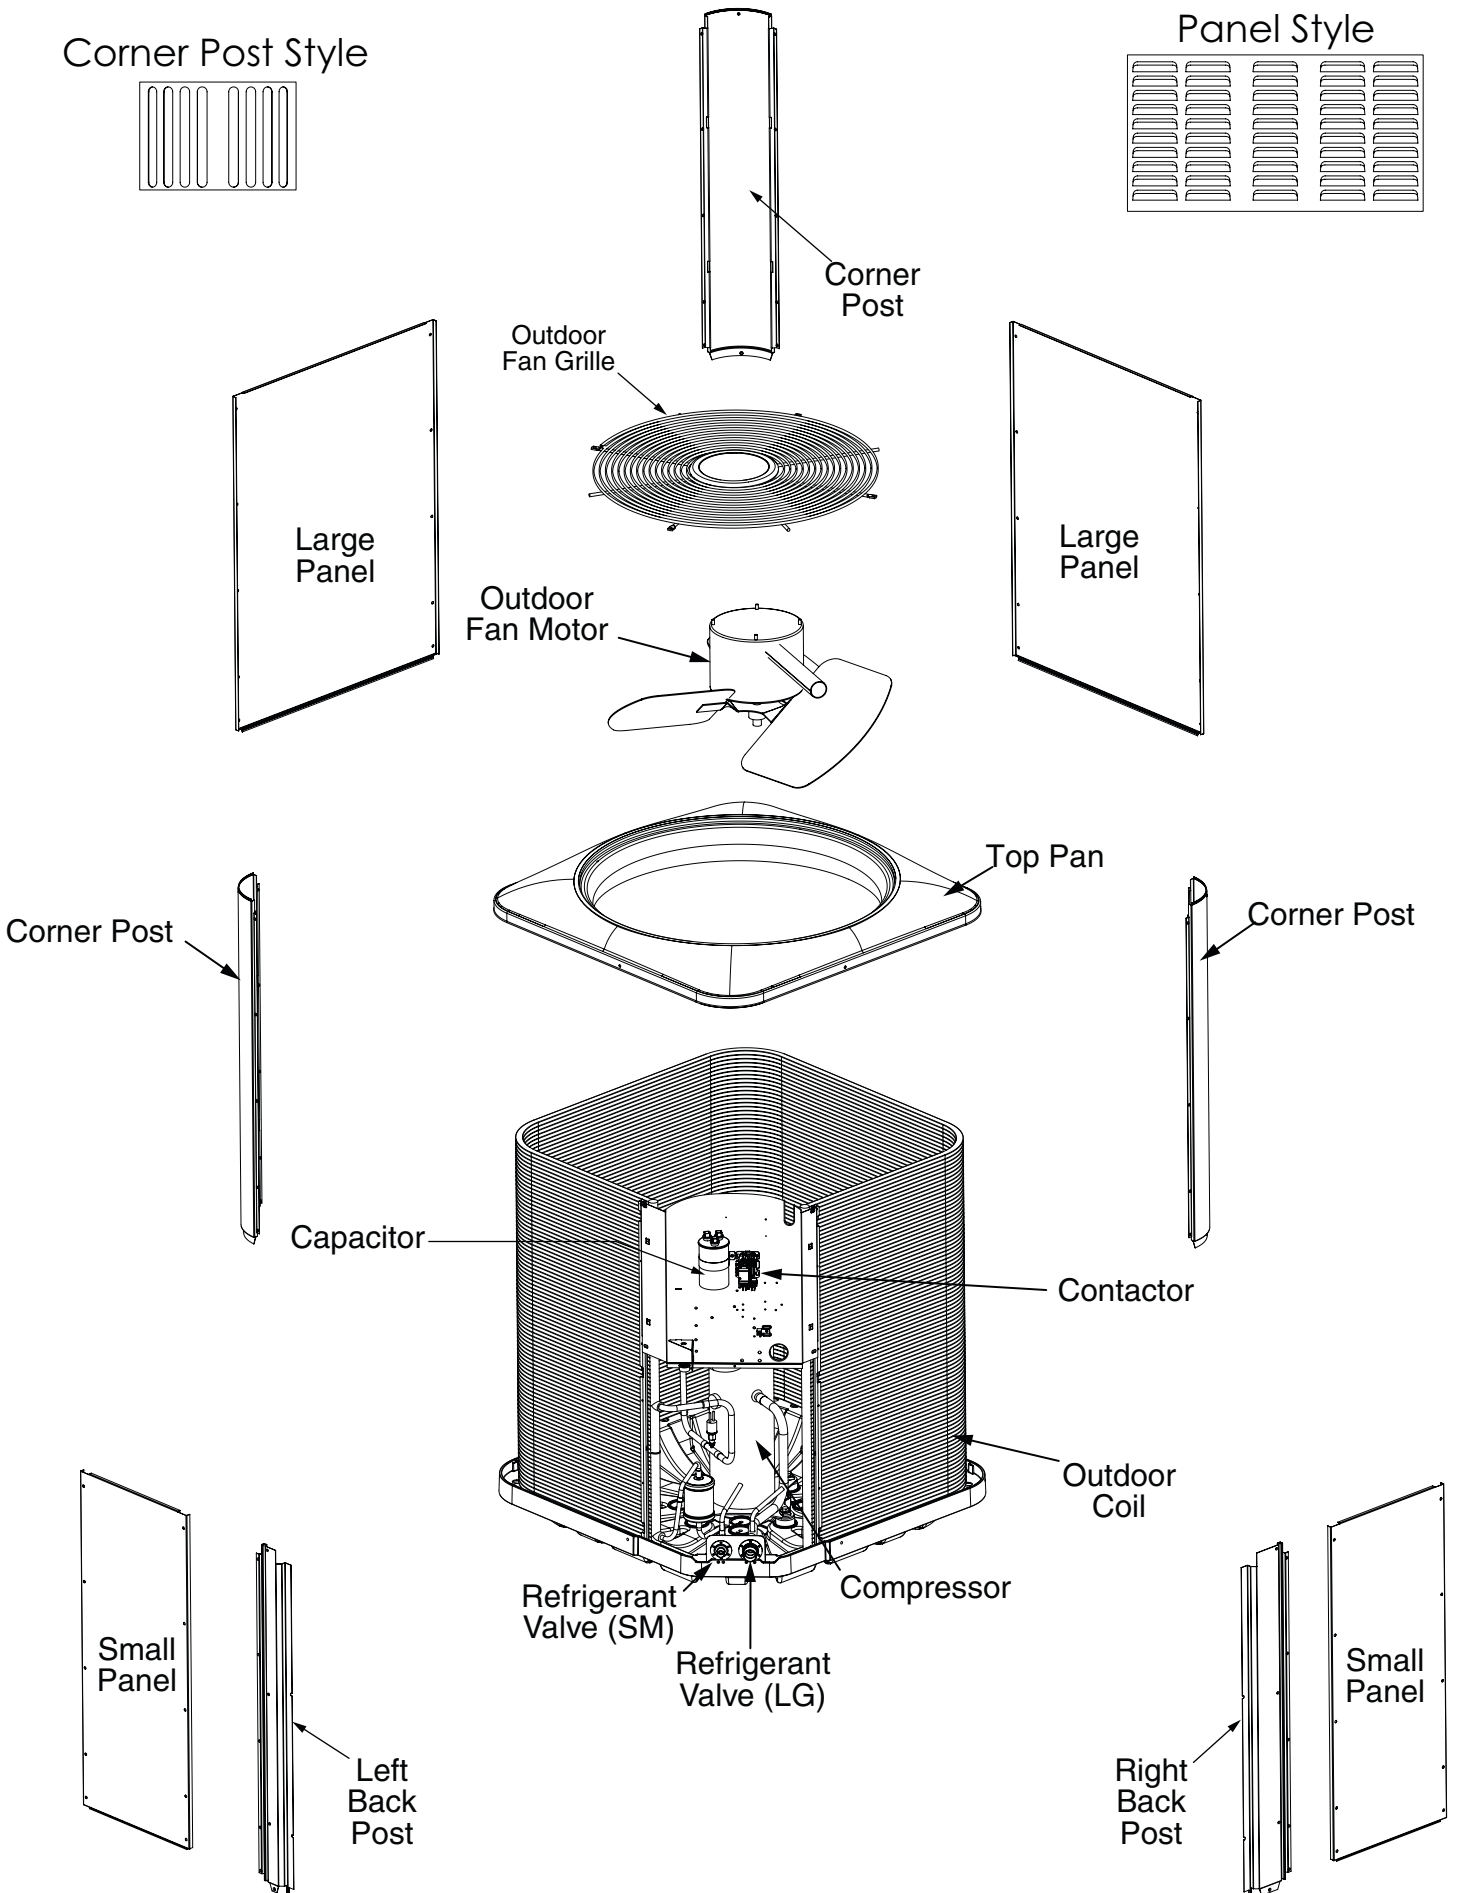

REPLACEMENT PARTS LIST

SPLIT SYSTEM AIR CONDITIONER FOR MANUFACTURED HOUSING

HSA1QD4M1S SERIES

13 SEER MODELS

Corner Post Style

Panel Style

HSA1QD4M1S SPLIT SYSTEM AIR CONDITIONER FOR MANUFACTURED HOUSING

DESCRIPTION	HSA1QD4M1SN24K	HSA1QD4M1SN30K	HSA1QD4M1SN36K	HSA1QD4M1SN42K	HSA1QD4M1SN48K	HSA1QD4M1SN60K
	1017892H	1017893H	1017894H	1017895H	1017896H	1017897H
CAPACITOR	01-0084	01-0084	01-0271	01-0273	01-0278	01-0278
COMPRESSOR	921423	921425	921427	1017098R	921466	921467
COMPRESSOR MOLDED PLUG	634660R	634660R	634660R	634660R	634660R	634660R
CONTACTOR	624826R	624826R	624826R	624826R	624827R	624828R
FILTER DRIER	669764R	669764R	669764R	669764R	669764R	669764R
HIGH PRESSURE SWITCH	632473R	632473R	632473R	632473R	632473R	632473R
OUTDOOR COIL	1009902R	1009900R	1009900R	1009903R	1009903R	1009907R
LARGE PANELS	101380301R	101380302R	101380302R	101074202R	101074202R	101074203R
SMALL PANELS	101380401R	101380402R	101380402R	101074402R	101074402R	101074403R
CORNER POST	101472201R	101472202R	101472202R	101472202R	101472202R	101472203R
LEFT BACK POST	101450401R	101450402R	101450402R	101450402R	101450402R	101450403R
RIGHT BACK POST	101450301R	101450302R	101450302R	101450302R	101450302R	101450303R
OUTDOOR FAN BLADE	667261R	667261R	667396R	667383R	667383R	667383R
OUTDOOR FAN GRILLE	669592R	669592R	669592R	669591R	669591R	669591R
OUTDOOR FAN MOTOR	621919	621919	621917	622066	622066	622066
REFRIGERANT VALVE (LG)	664478R	664478R	664478R	664479R	664479R	664479R
REFRIGERANT VALVE (SM)	664477R	664477R	664477R	664477R	664477R	664477R
TOP PAN	101609101R	101609101R	101609101R	101609001R	101609001R	101609001R