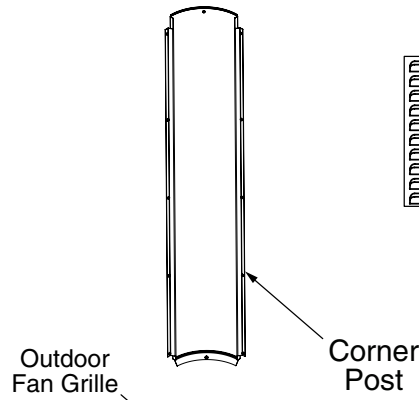

REPLACEMENT PARTS LIST

SPLIT SYSTEM HEAT PUMP FOR MANUFACTURED HOUSING

HSH1QE4M1S SERIES

14 SEER MODELS

Corner Post Style

Panel Style

Outdoor Fan Grille

Corner Post

Outdoor Fan Motor

Large Panel

Large Panel

Top Pan

Corner Post

Corner Post

Capacitor

Contactor