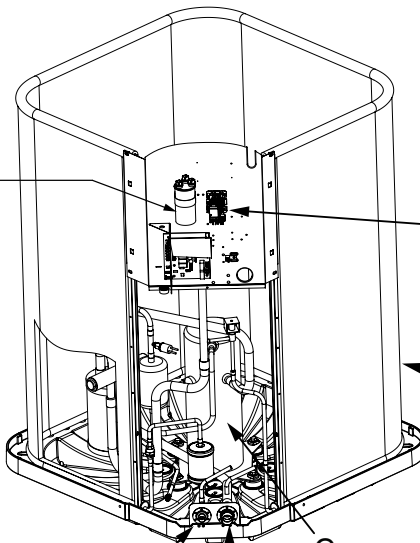

Outdoor Fan Motor

Large Panel

Large Panel

Top Pan

Corner Post

Corner Post

Capacitor

Contactor

Outdoor Coil

Refrigerant Valve (SM)

Compressor

Refrigerant Valve (LG)

Small Panel

Small Panel

HSH1QE4M1S SPLIT SYSTEM HEAT PUMP FOR MANUFACTURED HOUSING

DESCRIPTION	HSH1QE4M1SP24K	HSH1QE4M1SP30K	HSH1QE4M1SP36K	HSH1QE4M1SP42K	HSH1QE4M1SP48K
	1017911H	1017912H	1017913H	1017914H	1017915H
ACCUMULATOR	668853R	668853R	668794R	668854R	668854R
AMBIENT SENSOR	624780R	624780R	624780R	624780R	624780R
CAPACITOR	01-0083	01-0084	01-0085	01-0273	01-0271
COMPRESSOR	921422	921424	921426	1017098R	921465
COMPRESSOR MOLDED PLUG	634660R	634660R	634660R	634660R	634660R
CONTACTOR	1014863R	1014863R	1014863R	1014864R	1014864R
CORNER POST	101472203R	101472205R	101472206R	101472206R	101472206R
CRANKCASE HEATER	632410R	632410R	632410R	632410R	632410R
DEFROST BOARD	1016567R	1016567R	1016567R	1016567R	1016567R
DEFROST SENSOR	624812R	624812R	624812R	624812R	624812R
FILTER DRIER	669762R	669762R	669762R	669761R	669761R
HIGH PRESSURE SWITCH	632473R	632473R	632473R	632473R	632473R
HOT GAS BYPASS COIL	669992R	669992R	669992R	669992R	669992R
HOT GAS BYPASS VALVE	669964R	669964R	669965R	669965R	669965R
LARGE PANELS	101074203R	101074205R	101074206R	101074206R	101074206R
MUFFLER	669546R	669546R	669546R	669546R	669546R
OUTDOOR COIL	664905R	664906R	664907R	664908R	664908R
OUTDOOR FAN BLADE	1024013R	1024013R	1024013R	1024013R	1024013R
OUTDOOR FAN GRILLE	669591R	669591R	669591R	669591R	669591R
OUTDOOR FAN MOTOR	622171	622171	622080	622066	622066
REFRIGERANT VALVE (LG)	664478R	664478R	664479R	664479R	664479R
REFRIGERANT VALVE (SM)	664477R	664477R	664477R	664477R	664477R
REVERSING VALVE	669465R	669465R	M0079102	M0079102	M0079102
REVERSING VALVE COIL	669470R	669470R	669470R	669470R	669470R
SMALL PANELS	101074403R	101074405R	101074406R	101074406R	101074406R
SWIVEL NUT CONNECTOR	664194R	664194R	664194R	664194R	664194R
TOP PAN	101609001R	101609001R	101609001R	101609001R	101609001R