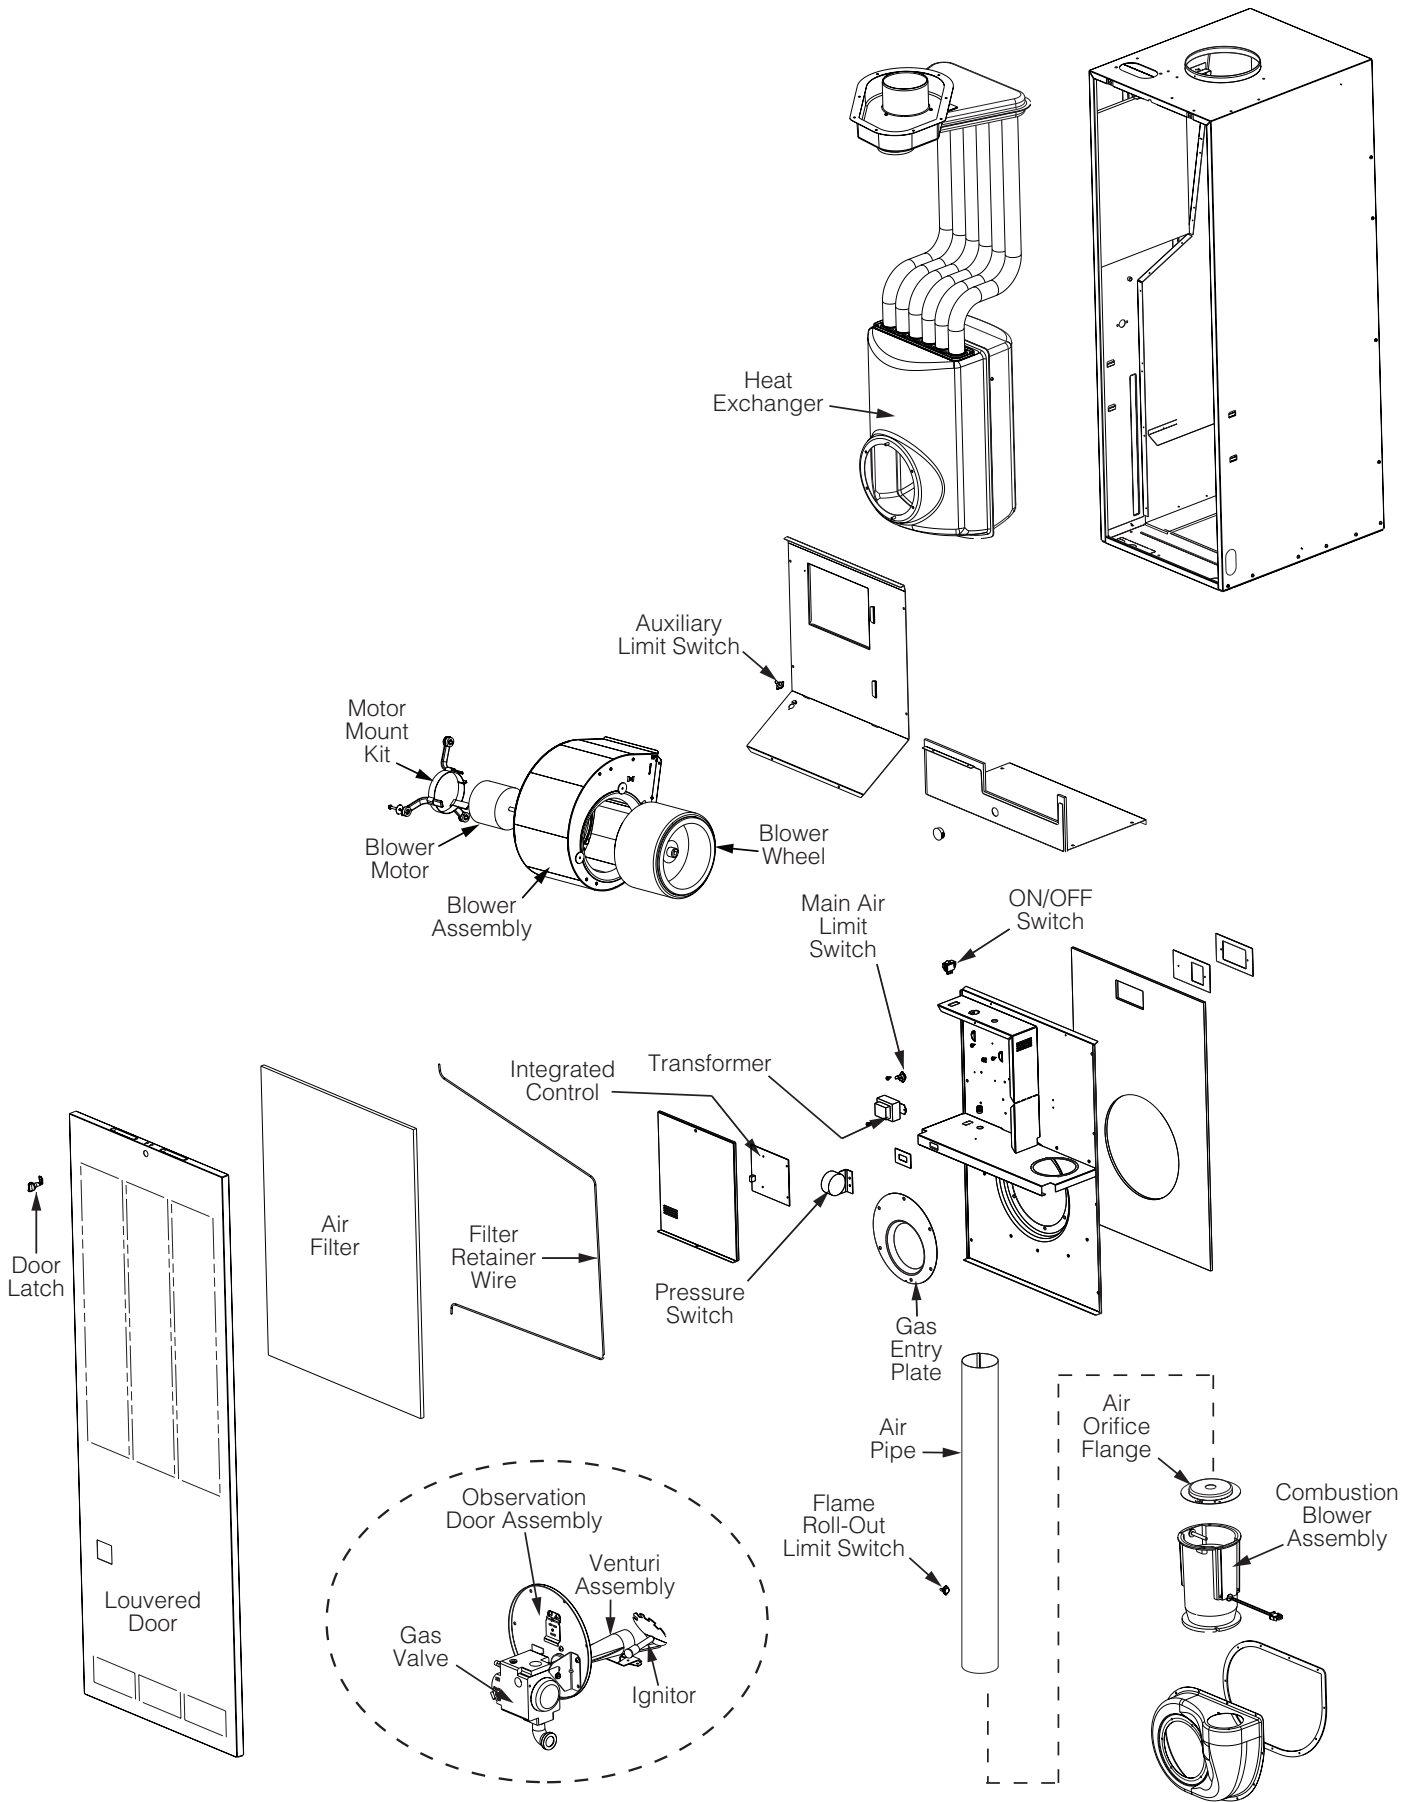

MG1E SERIES

DIRECT VENT, FORCED AIR, GAS FURNACES

MG1E SERIES FURNACES

DESCRIPTION	MG1E			
	056	070	077	090
Air Filter	669064R	669064R	669064R	669064R
Air Orifice Flange	263871R	263872R	263873R	263875R
Air Pipe	387210R	387210R	387210R	387210R
Air Temperature Limit Switch	626470R	626618R	626618R	626618R
Auxiliary Limit Switch	626619R	626619R	626619R	626619R
Blower Housing	297217R	297217R	297217R	297217R
Blower Motor	1027351R	1027352R	1027353R	1027354R
Blower Motor Choke (Not Shown)	622340R	622340R	622340R	622340R
Blower Wheel	667258R	667258R	667258R	667258R
Burner (less Orifice)	903406	903406	903406	903406
Burner Spud (Not Shown)	663699R	663699R	663699R	663699R
Close-Off Plate (Left)	355480R	355480R	355480R	355480R
Close-Off Plate (Right)	355490R	355490R	355490R	355490R
Coil Door (White) *See Note below	903094	903094	903094	903094
Combustion Air Baffle Kit	903722	903722	903722	903722
Combustion Blower Assembly	903404	903404	903404	903404
Door Latch	1036349R	1036349R	1036349R	1036349R
Door Strike	1018719	1018719	1018719	1018719
Elbow Assembly (Not Shown)	624612R	624612R	624612R	624612R
Filter Retainer Wire	669065R	669065R	669065R	669065R
Flame Sensor <i>NOTE: for units manufactured after 9/1/2022</i>	632484R	632484R	632484R	632484R
Fuse, 3 Amp (Not Shown)	632261R	632261R	632261R	632261R
Gas Entry Plate	383610	383610	383610	383610
Gas Valve (Honeywell)	903596	903596	903596	903596
Gasket Kit	730534R	730534R	730534R	730534R
Heat Exchanger	903418	903419	903419	903420
Ignitor	903110A	903110A	903110A	903110A
Integrated Control (Nordyne/UTEC)	1021575R	1021575R	1021575R	1021575R
Integrated Control (Emerson) <i>NOTE: For units manufactured after 09/01/2022</i>	1041648R	1041648R	1041648R	1041648R
Louvered Door (White)	903407	903407	903407	903407
Motor Mount Kit (C unit)	903489	903489	903489	903489
Orifice, LP Gas (Not Shown)	661045R	661042R	661040R	661036R
Orifice, Natural Gas (Not Shown)	661029R	661024R	661021R	661017R
Observation Door Assembly	264080R	264080R	264080R	264080R
On/Off Switch	632337R	632337R	632337R	632337R
Pressure Switch	1010775R	1010775R	1010775R	1010775R
Set of Wires (Nordyne/UTEC, Not Shown)	1027326R	1027326R	1027326R	1027326R
Set of Wires (Emerson, Not Shown) <i>NOTE: For units manufactured after 09/01/2022</i>	1035924R	1035924R	1035924R	1035924R
Transformer	621807R	621807R	621807R	621807R