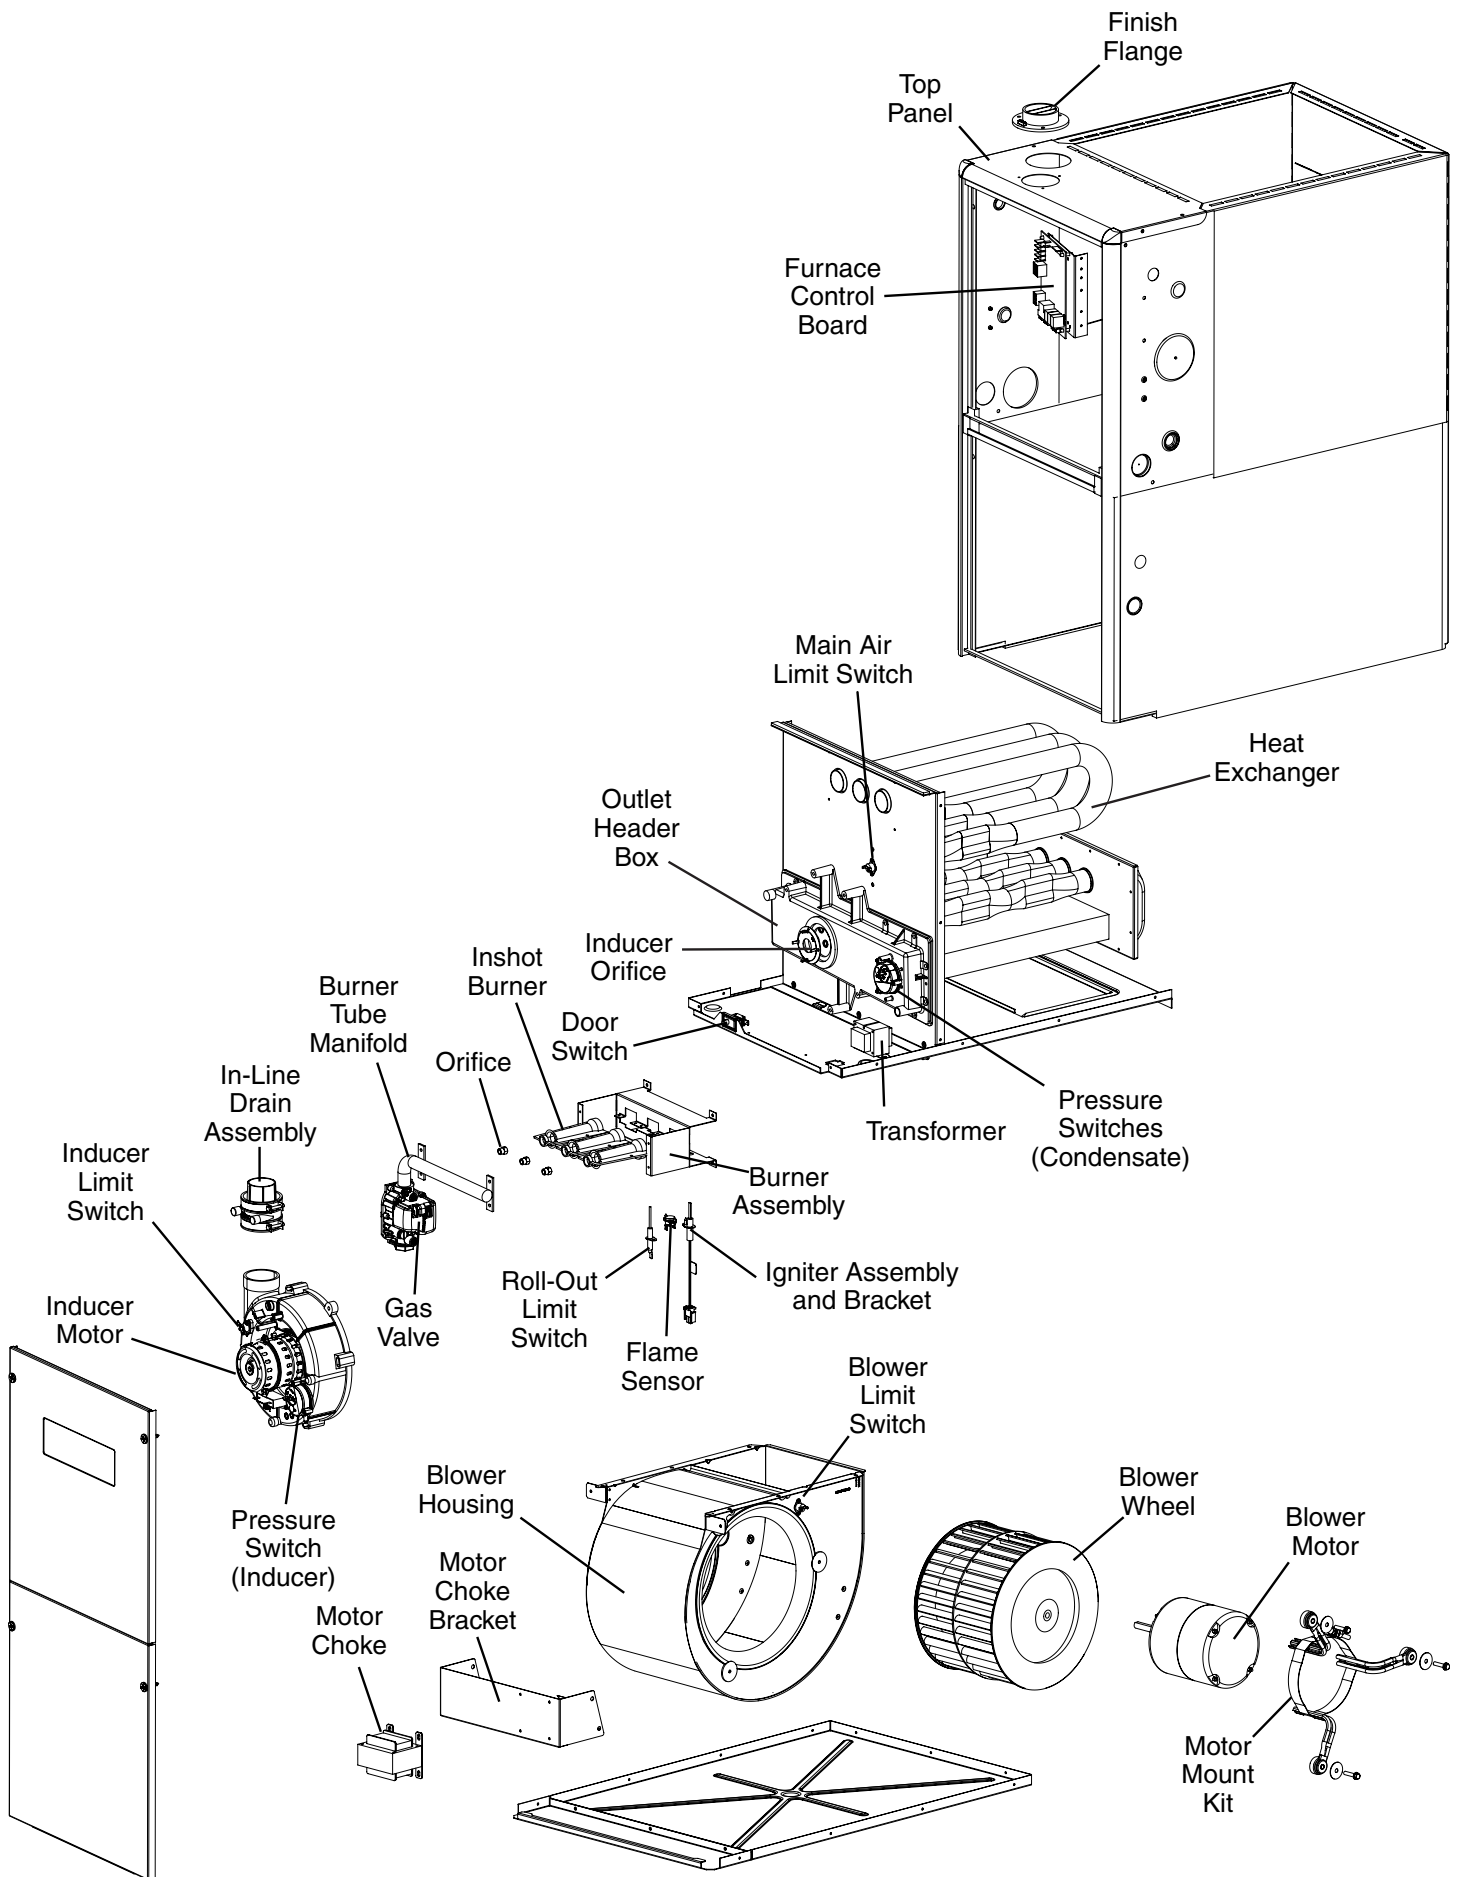

*G7SD-1 UPFLOW / HORIZONTAL - COMPONENT LOCATION