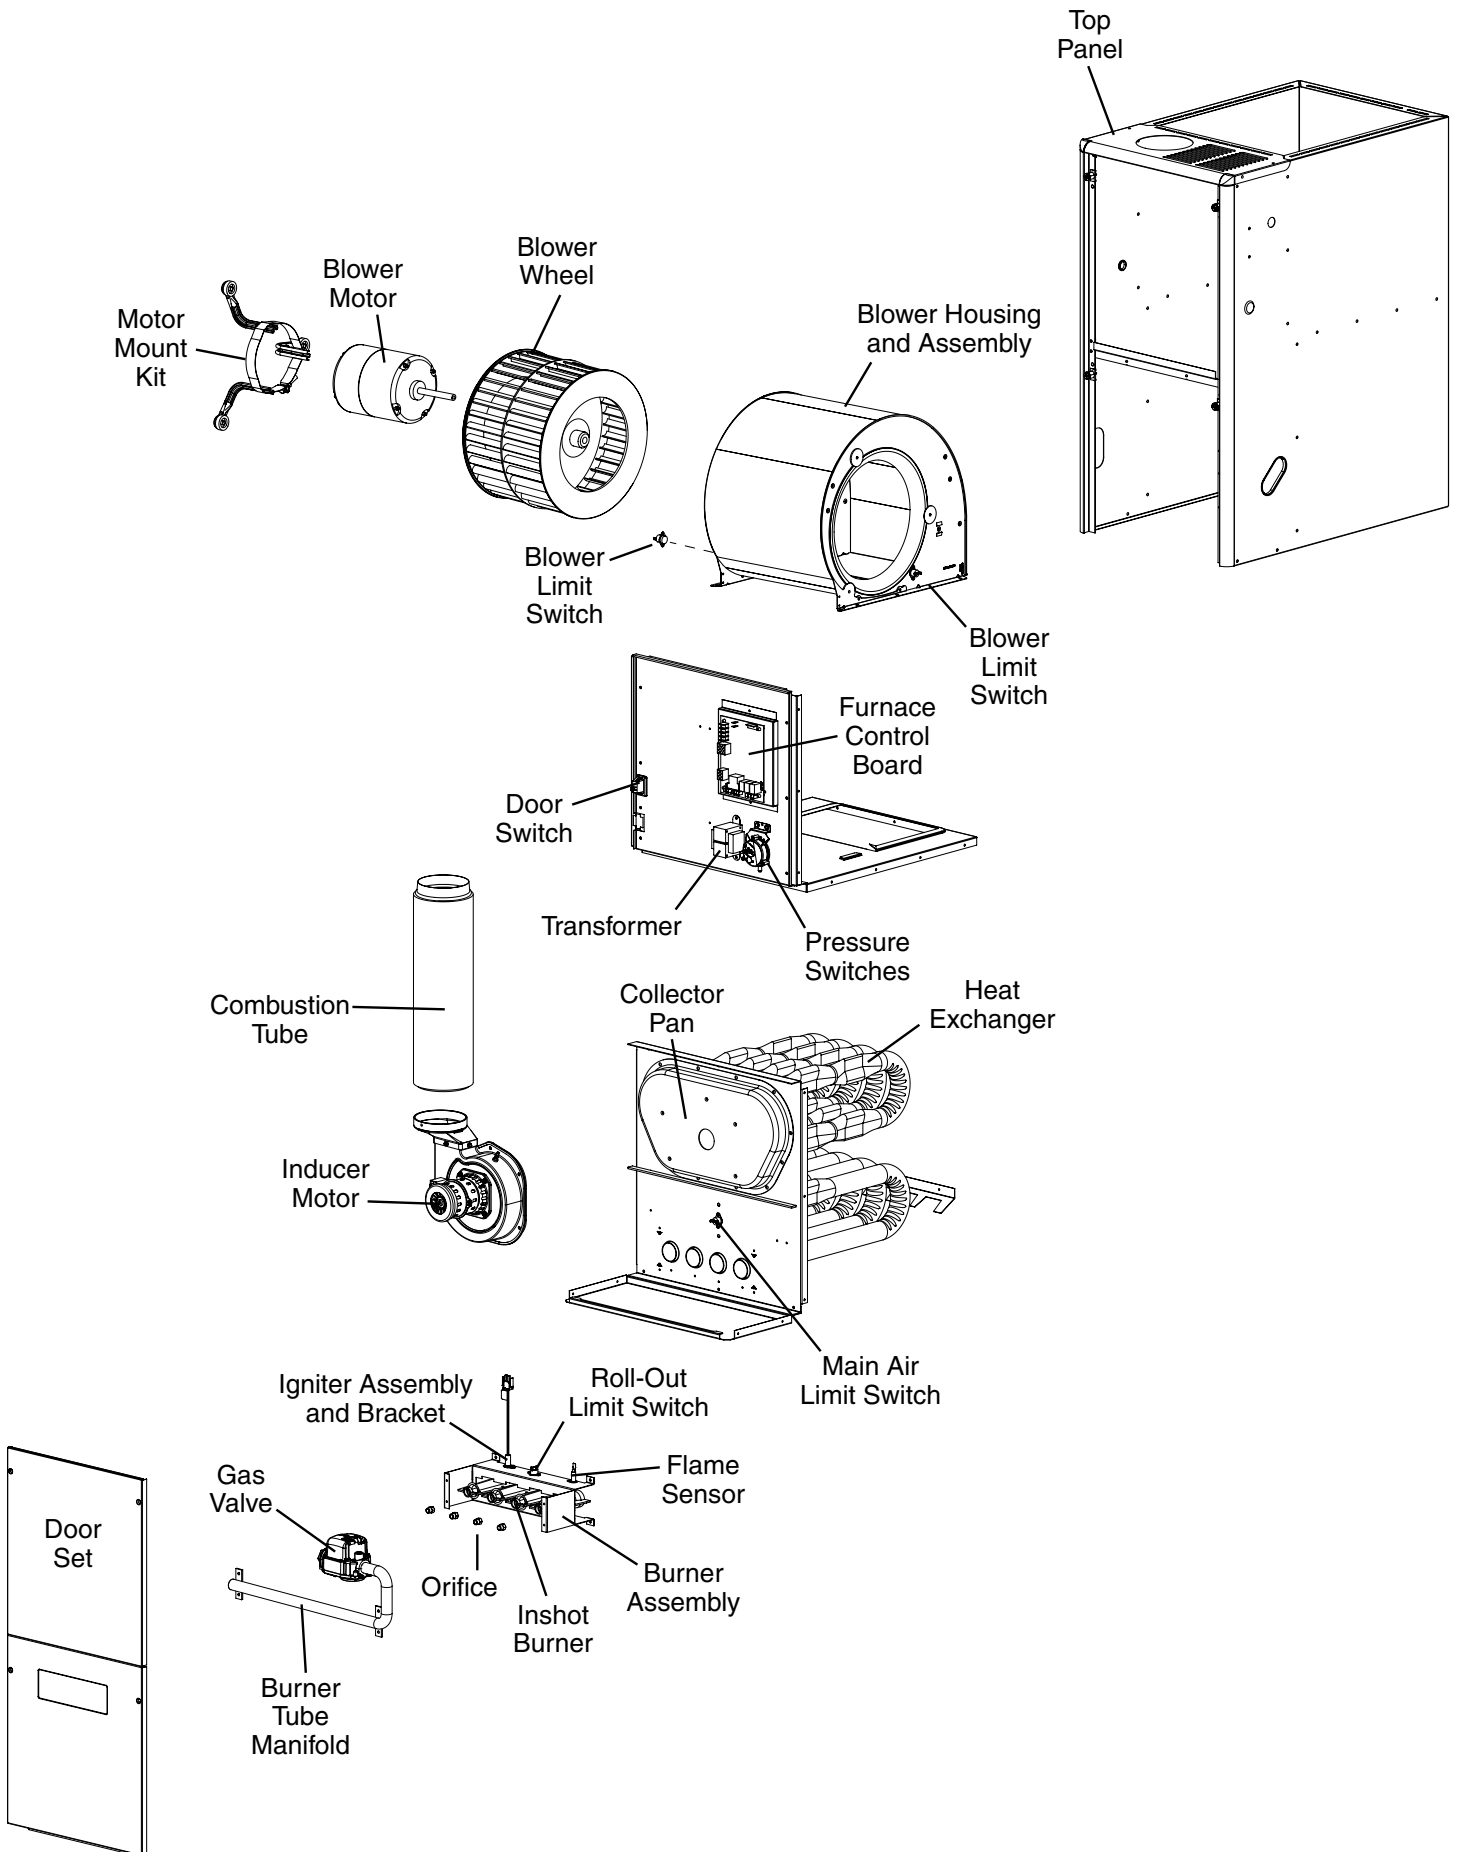

*G7SK-1 DOWNFLOW - COMPONENT LOCATION