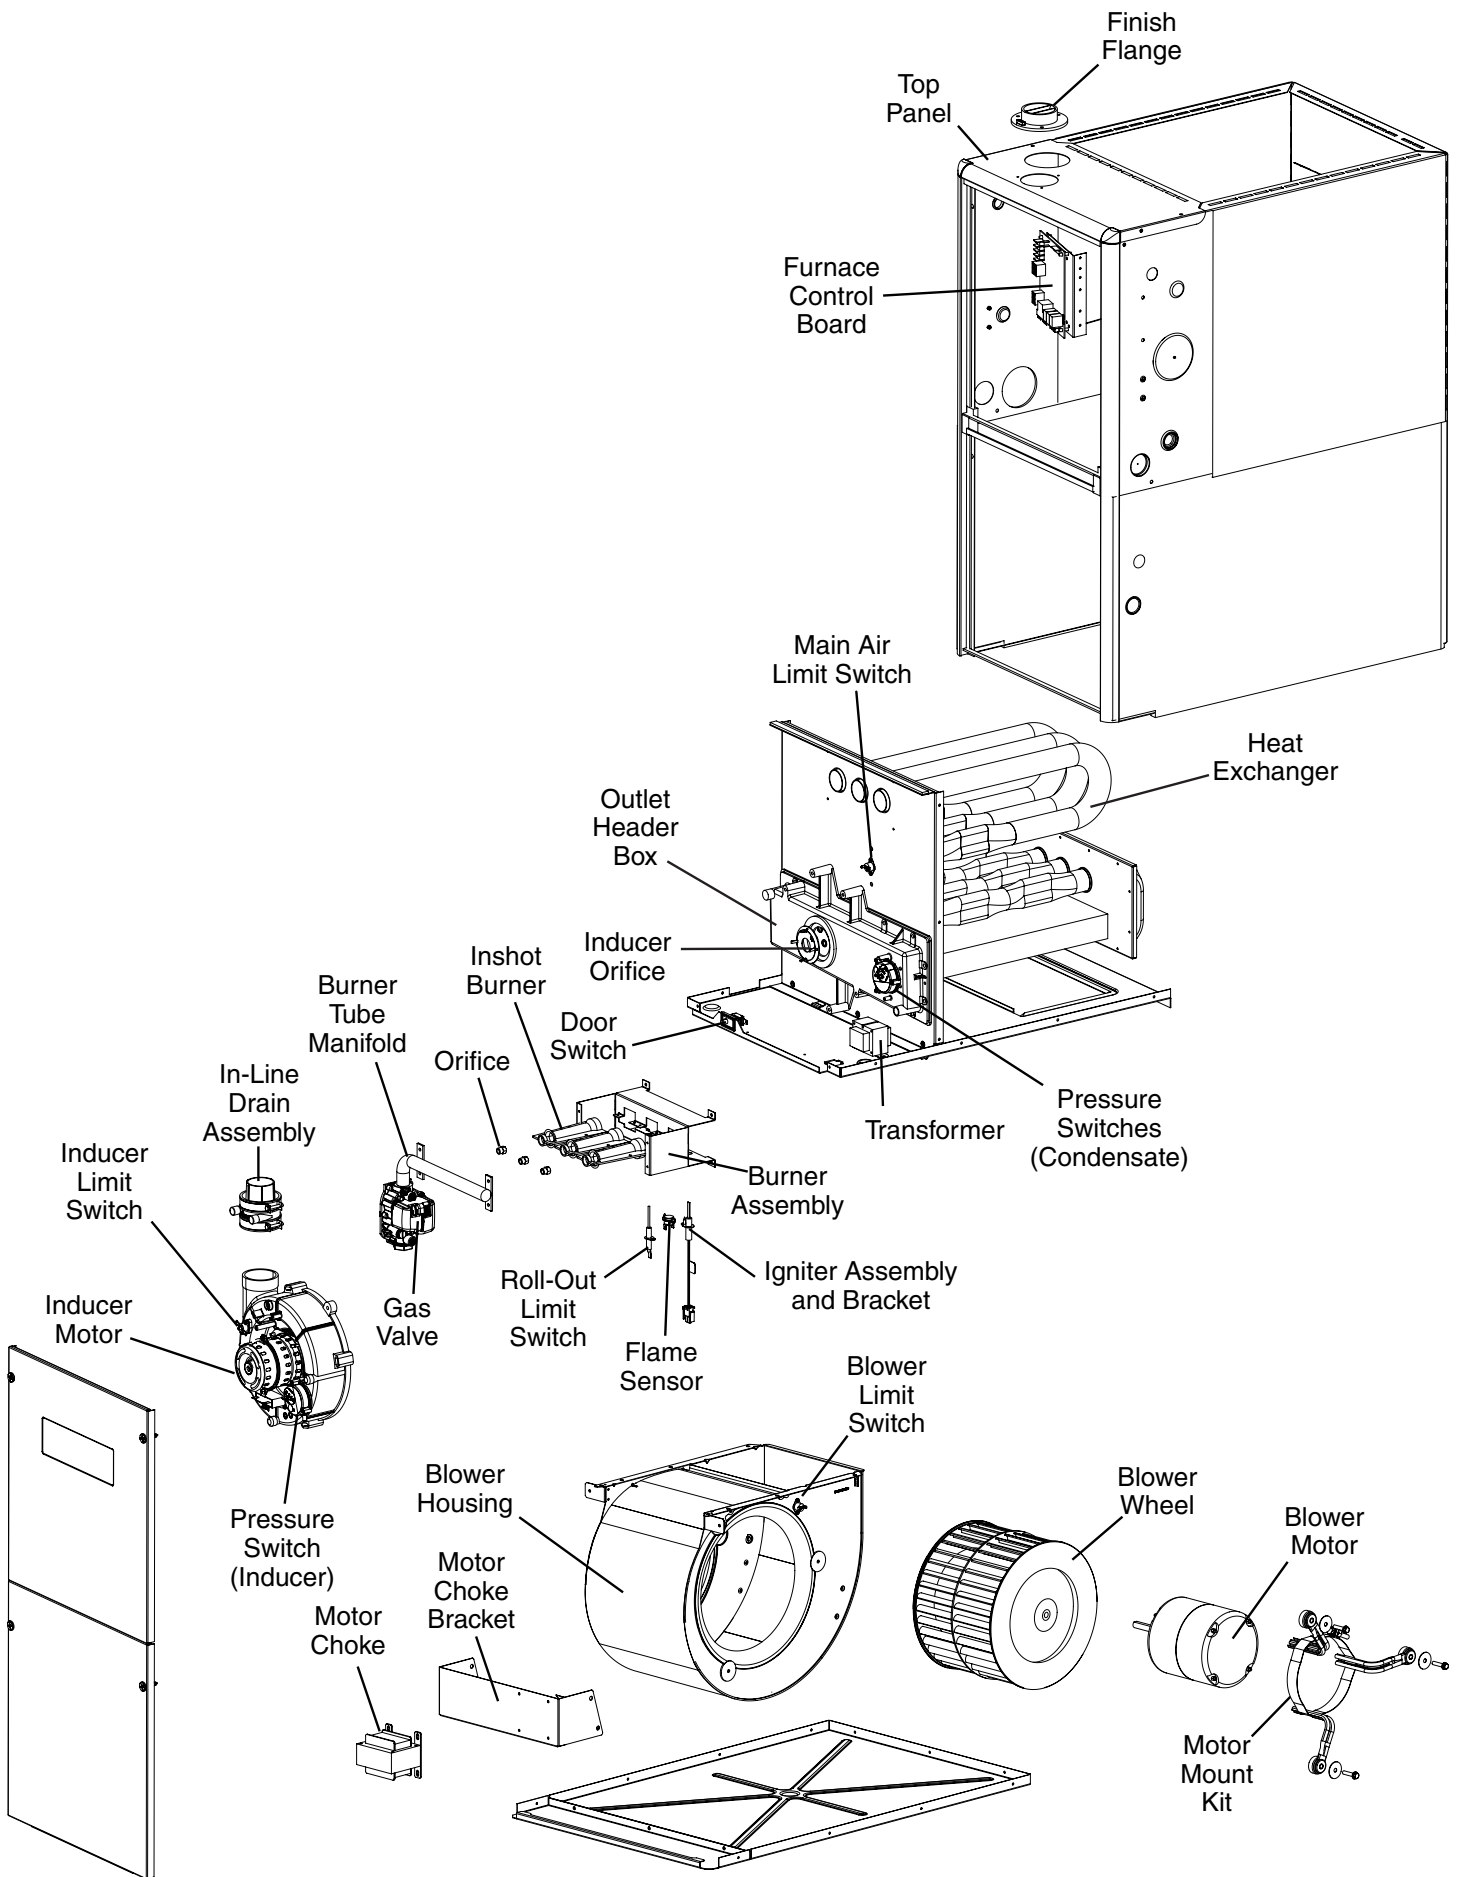

*G7SC-1 UPFLOW / HORIZONTAL - COMPONENT LOCATION