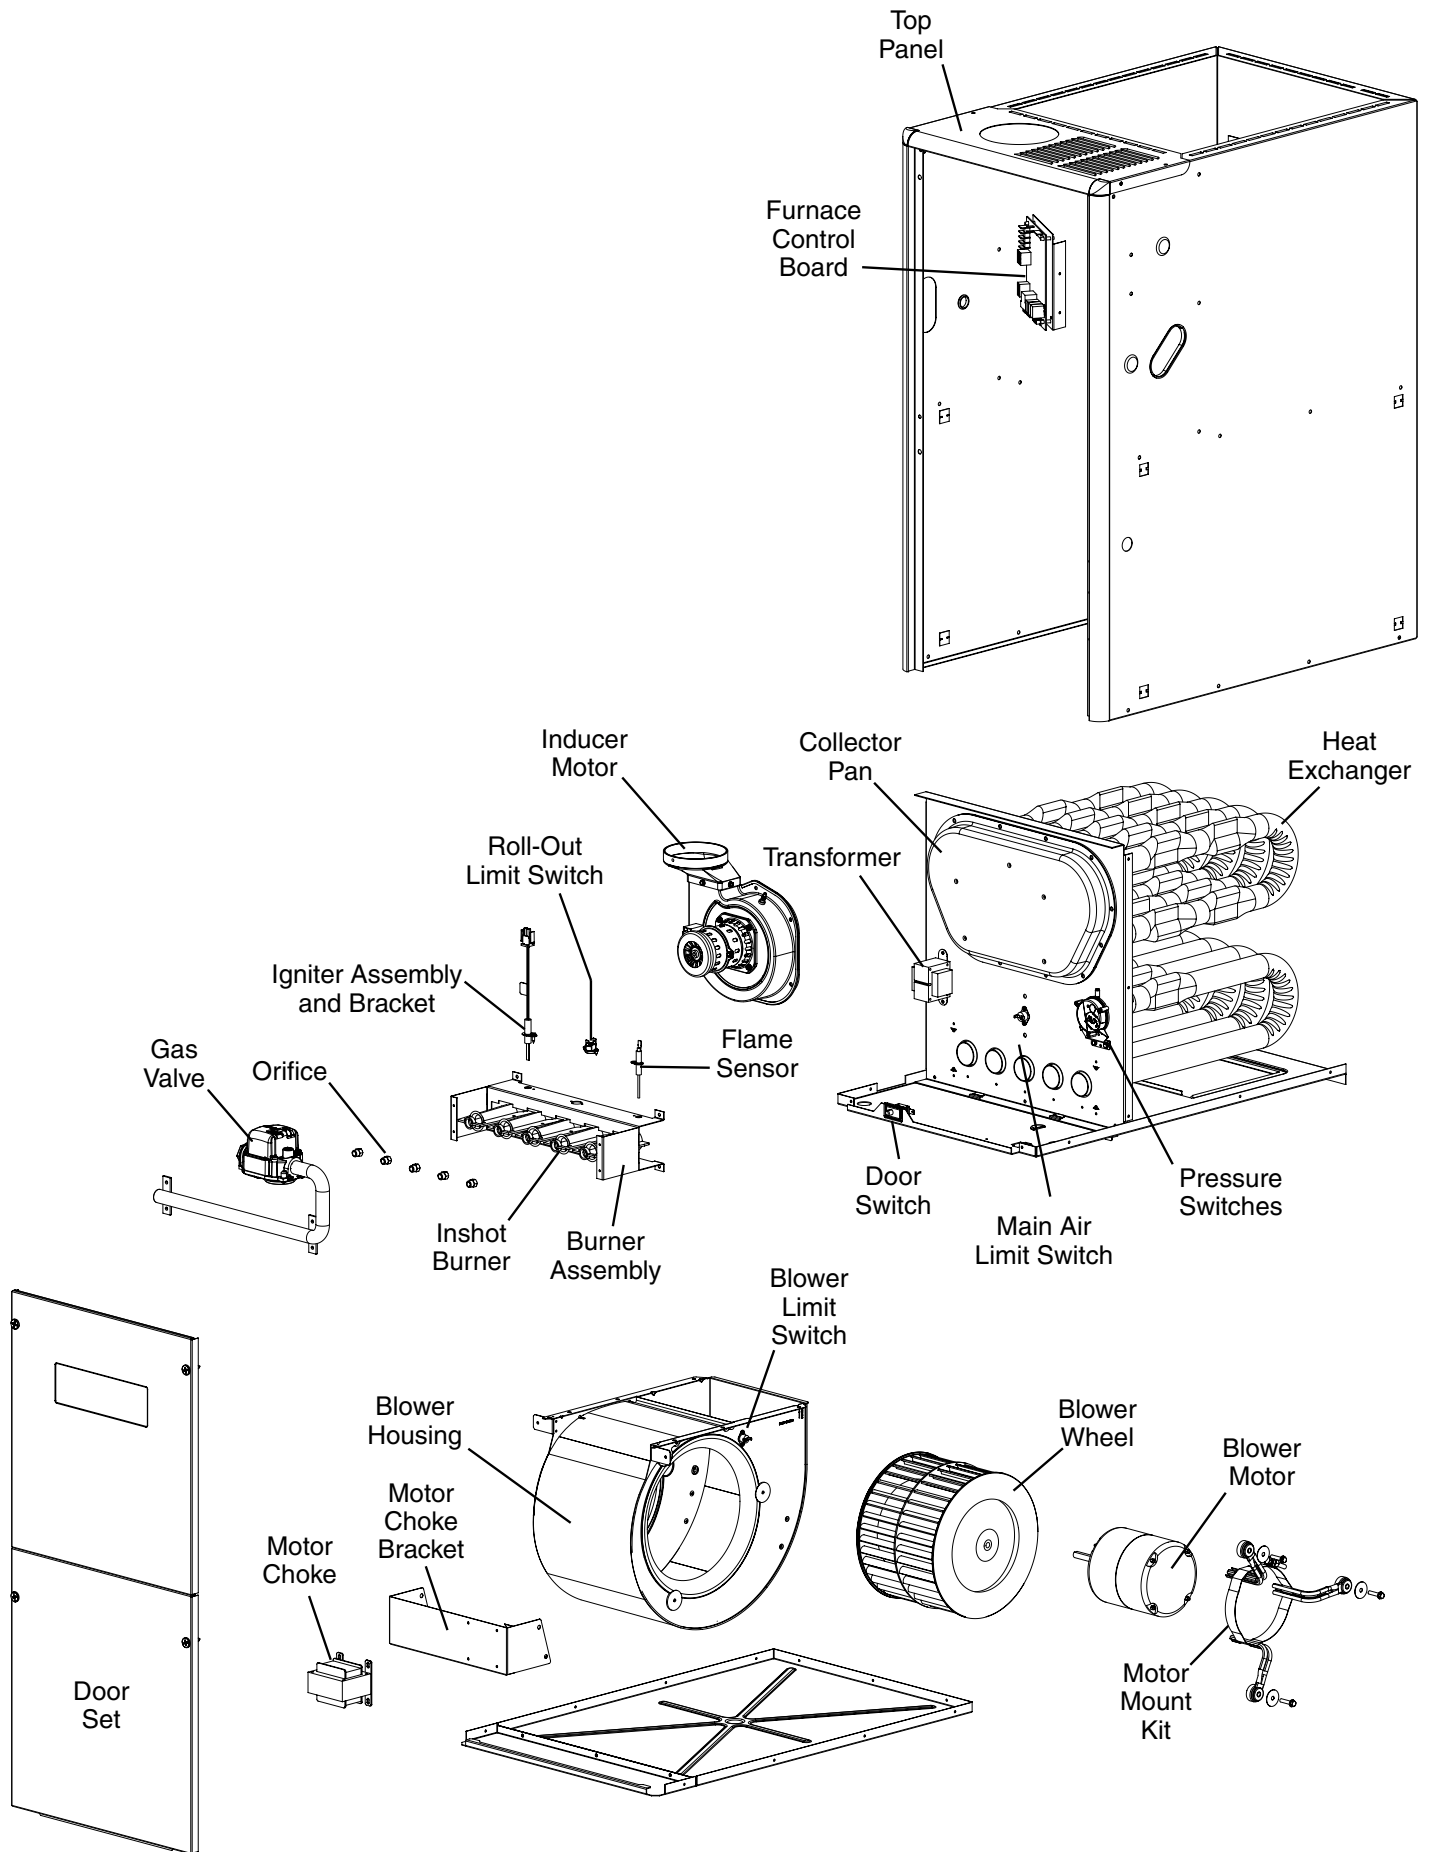

*G7SA-1 UPFLOW / HORIZONTAL - COMPONENT LOCATION