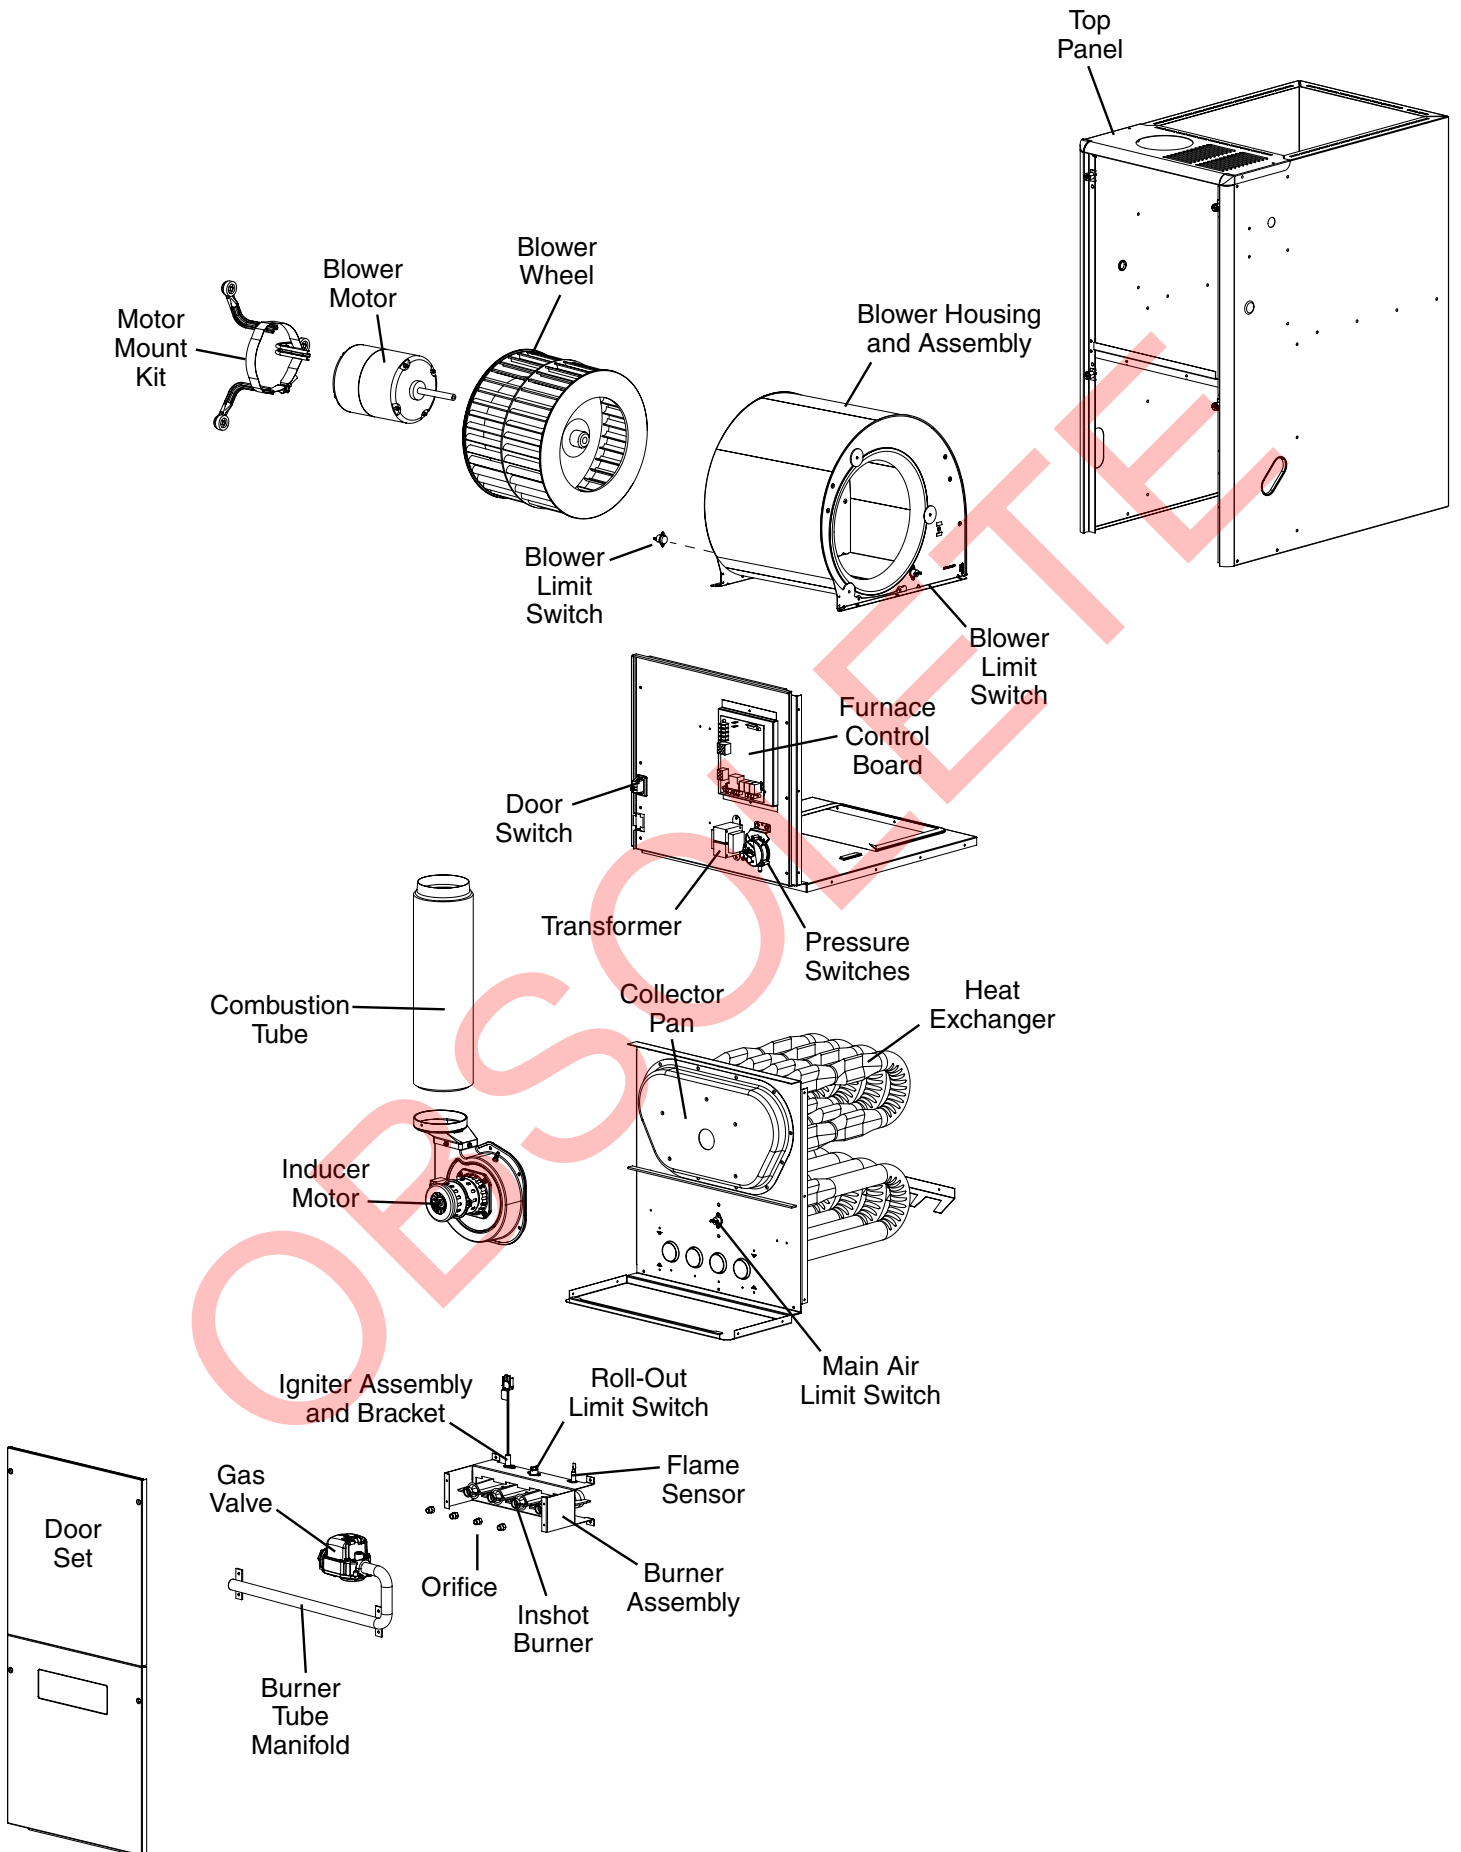

*G7SK-1 DOWNFLOW - COMPONENT LOCATION