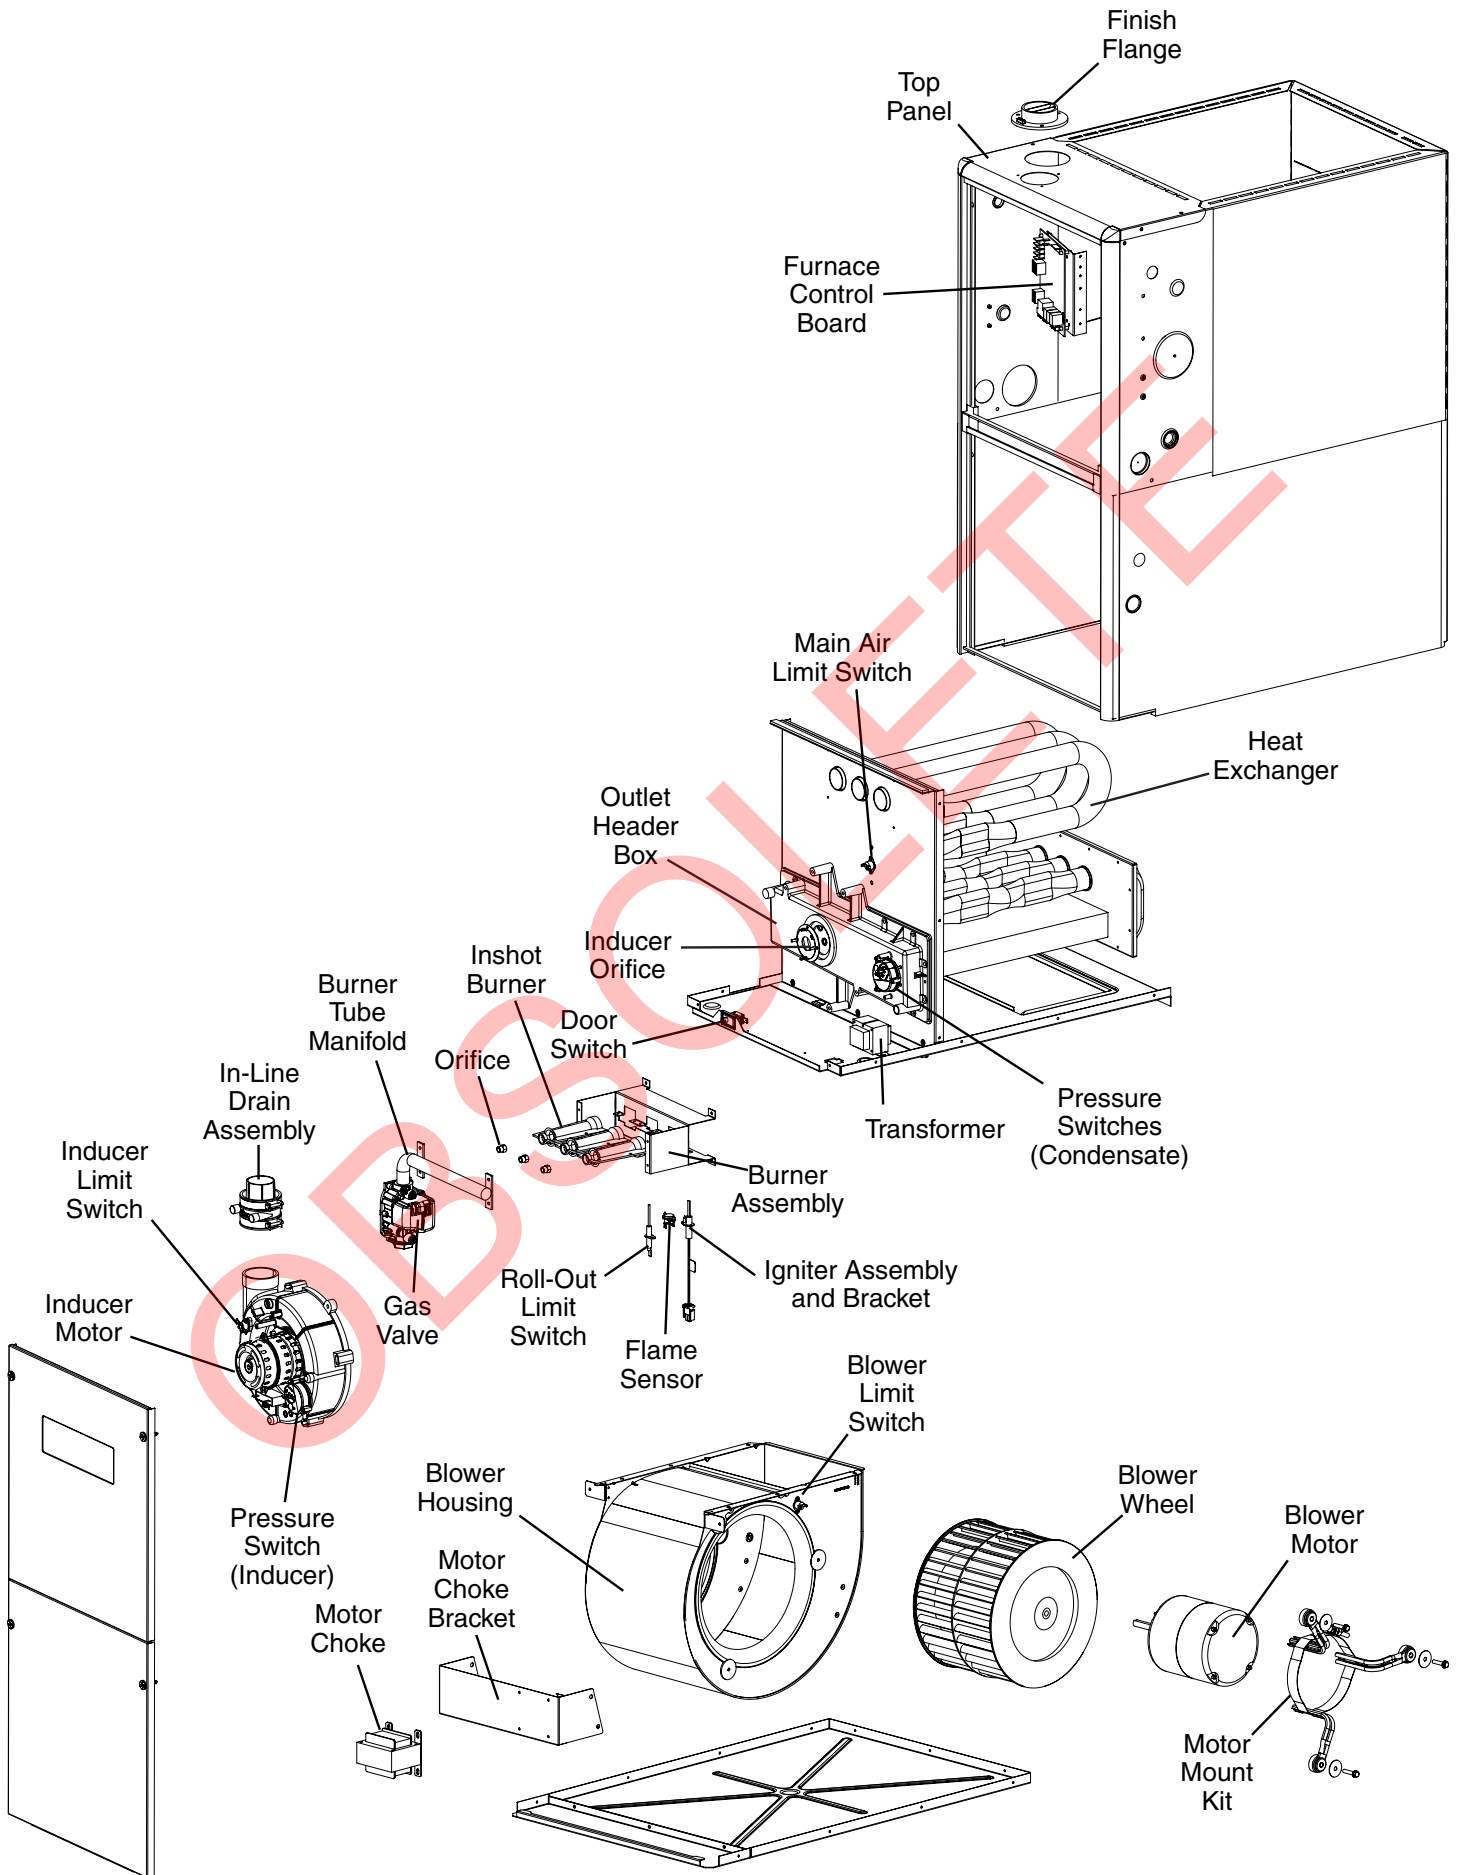

*G7SD-1 UPFLOW / HORIZONTAL - COMPONENT LOCATION