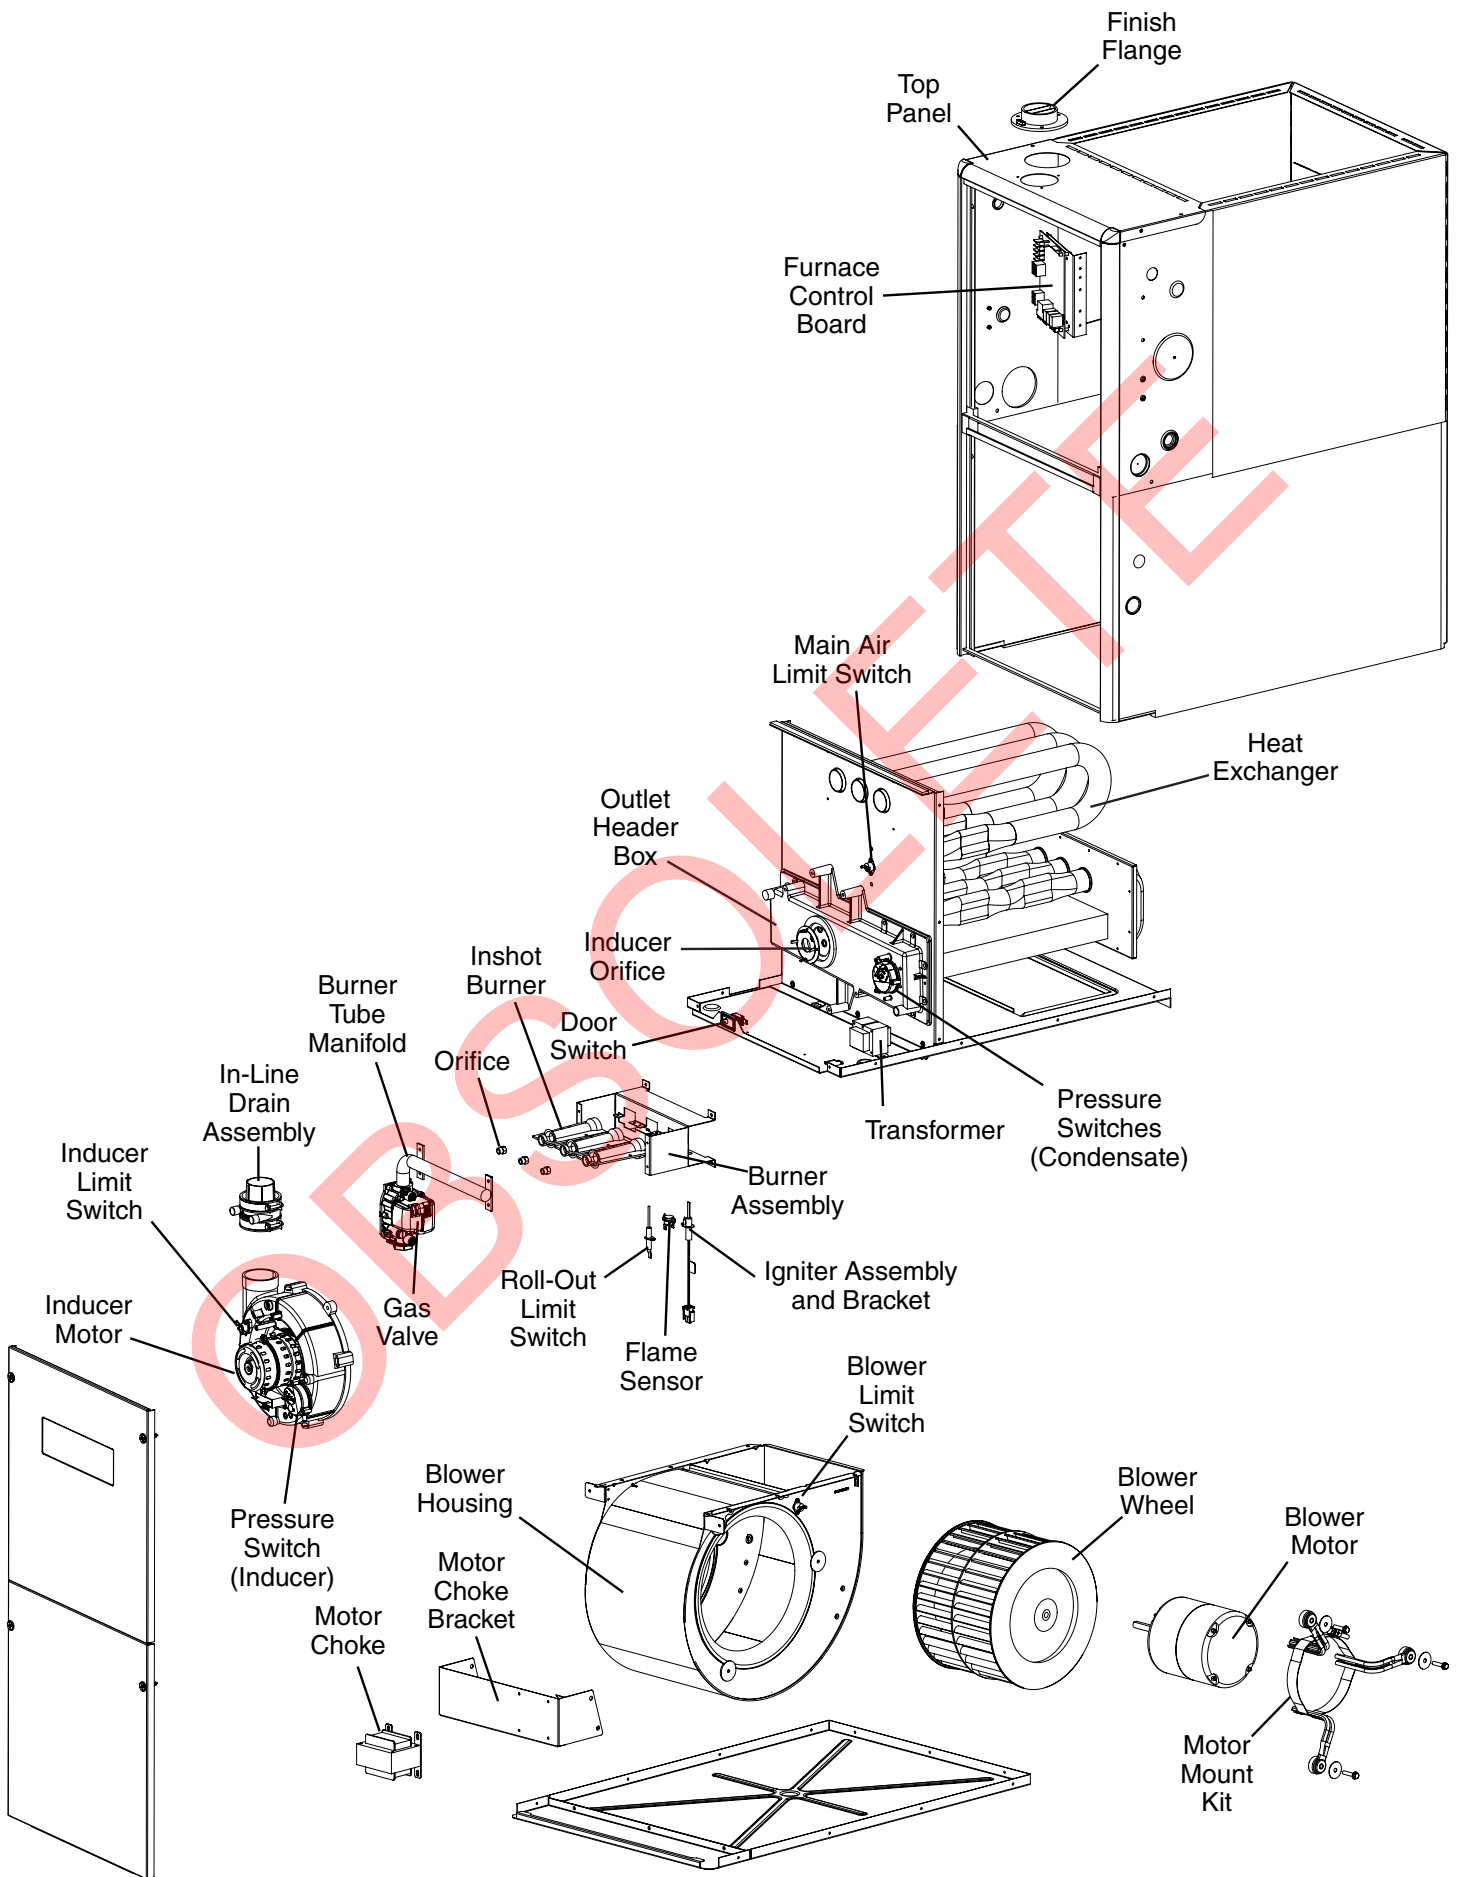

*G7SC-1 UPFLOW / HORIZONTAL - COMPONENT LOCATION