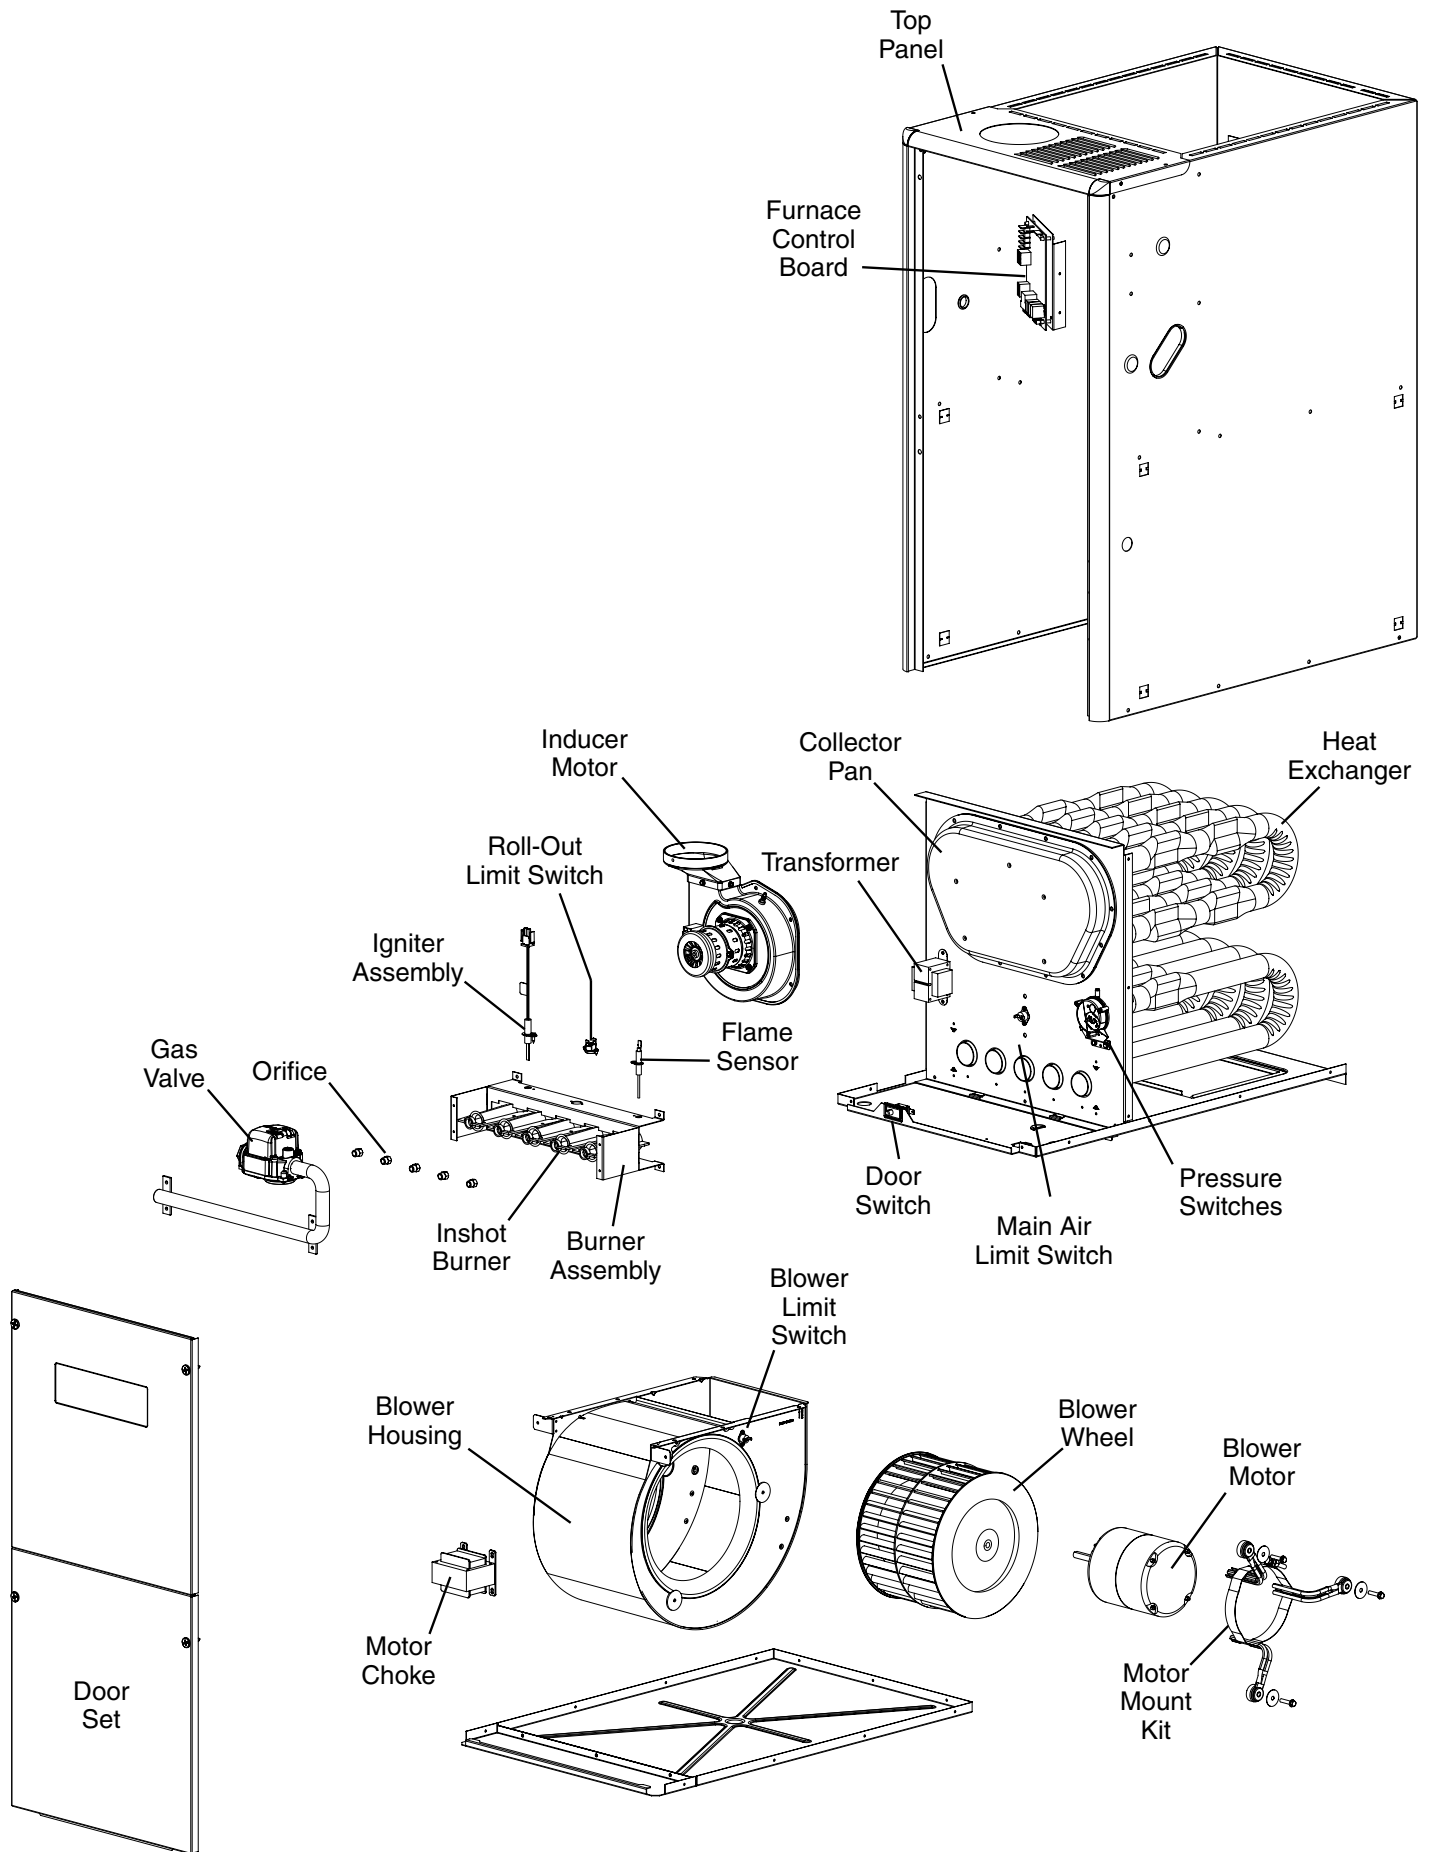

*G7SA-1 UPFLOW / HORIZONTAL - COMPONENT LOCATION