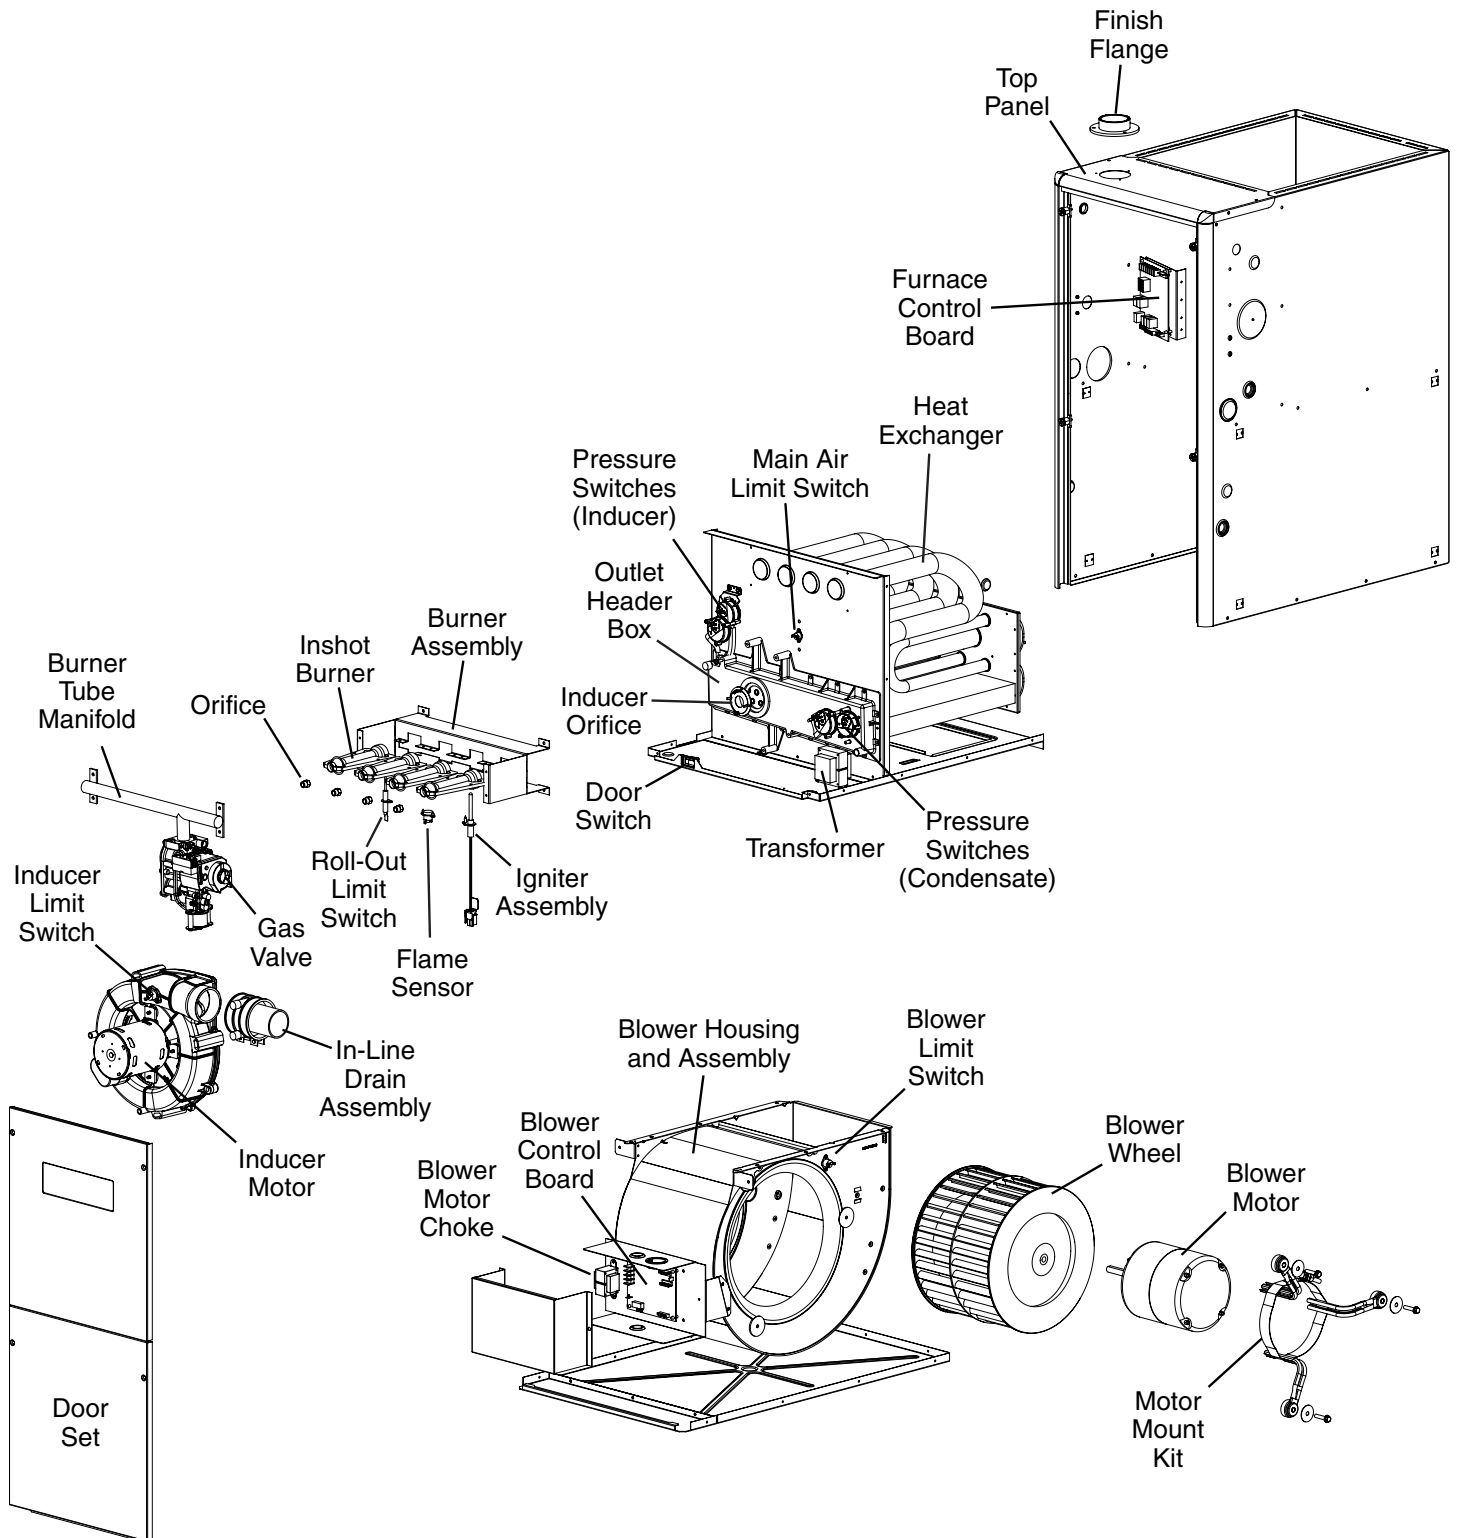

*G7TC-1 UPFLOW / HORIZONTAL - COMPONENT LOCATION