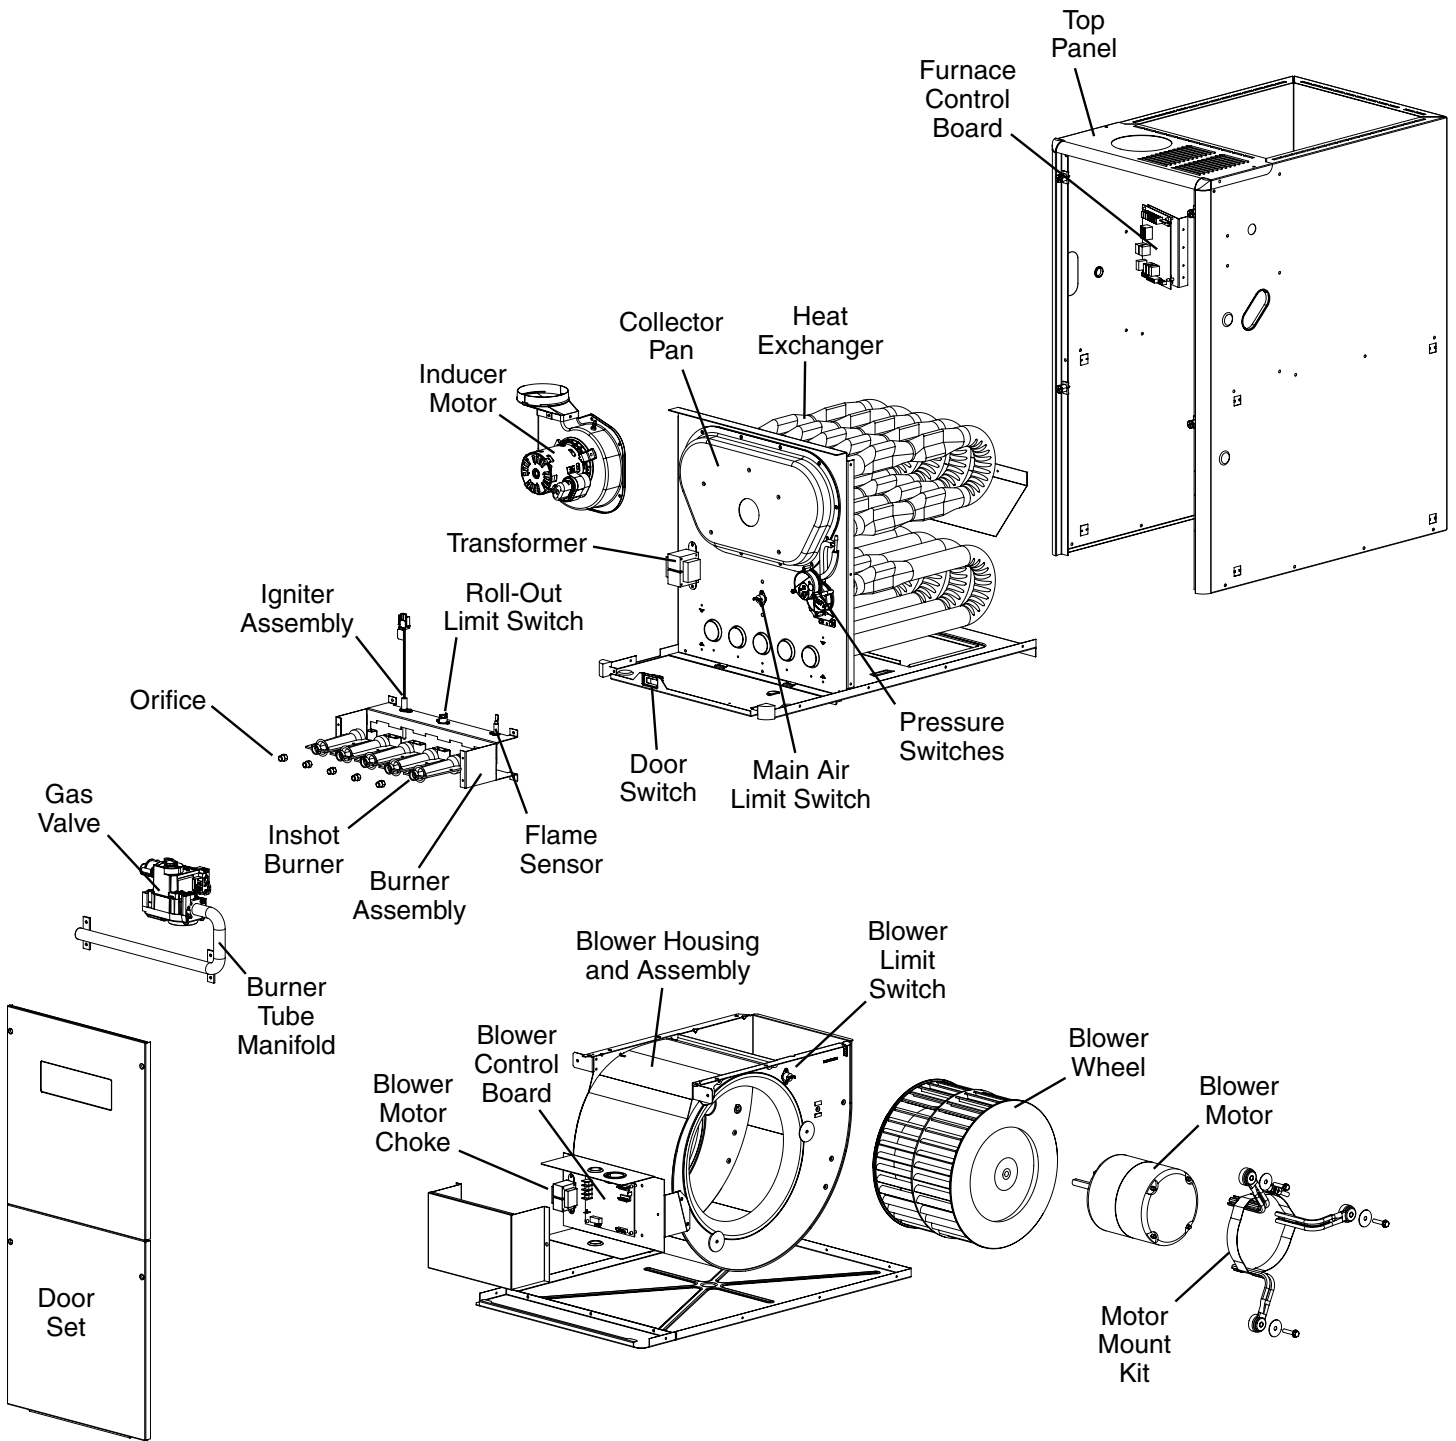

*G7TA-1 UPFLOW / HORIZONTAL - COMPONENT LOCATION