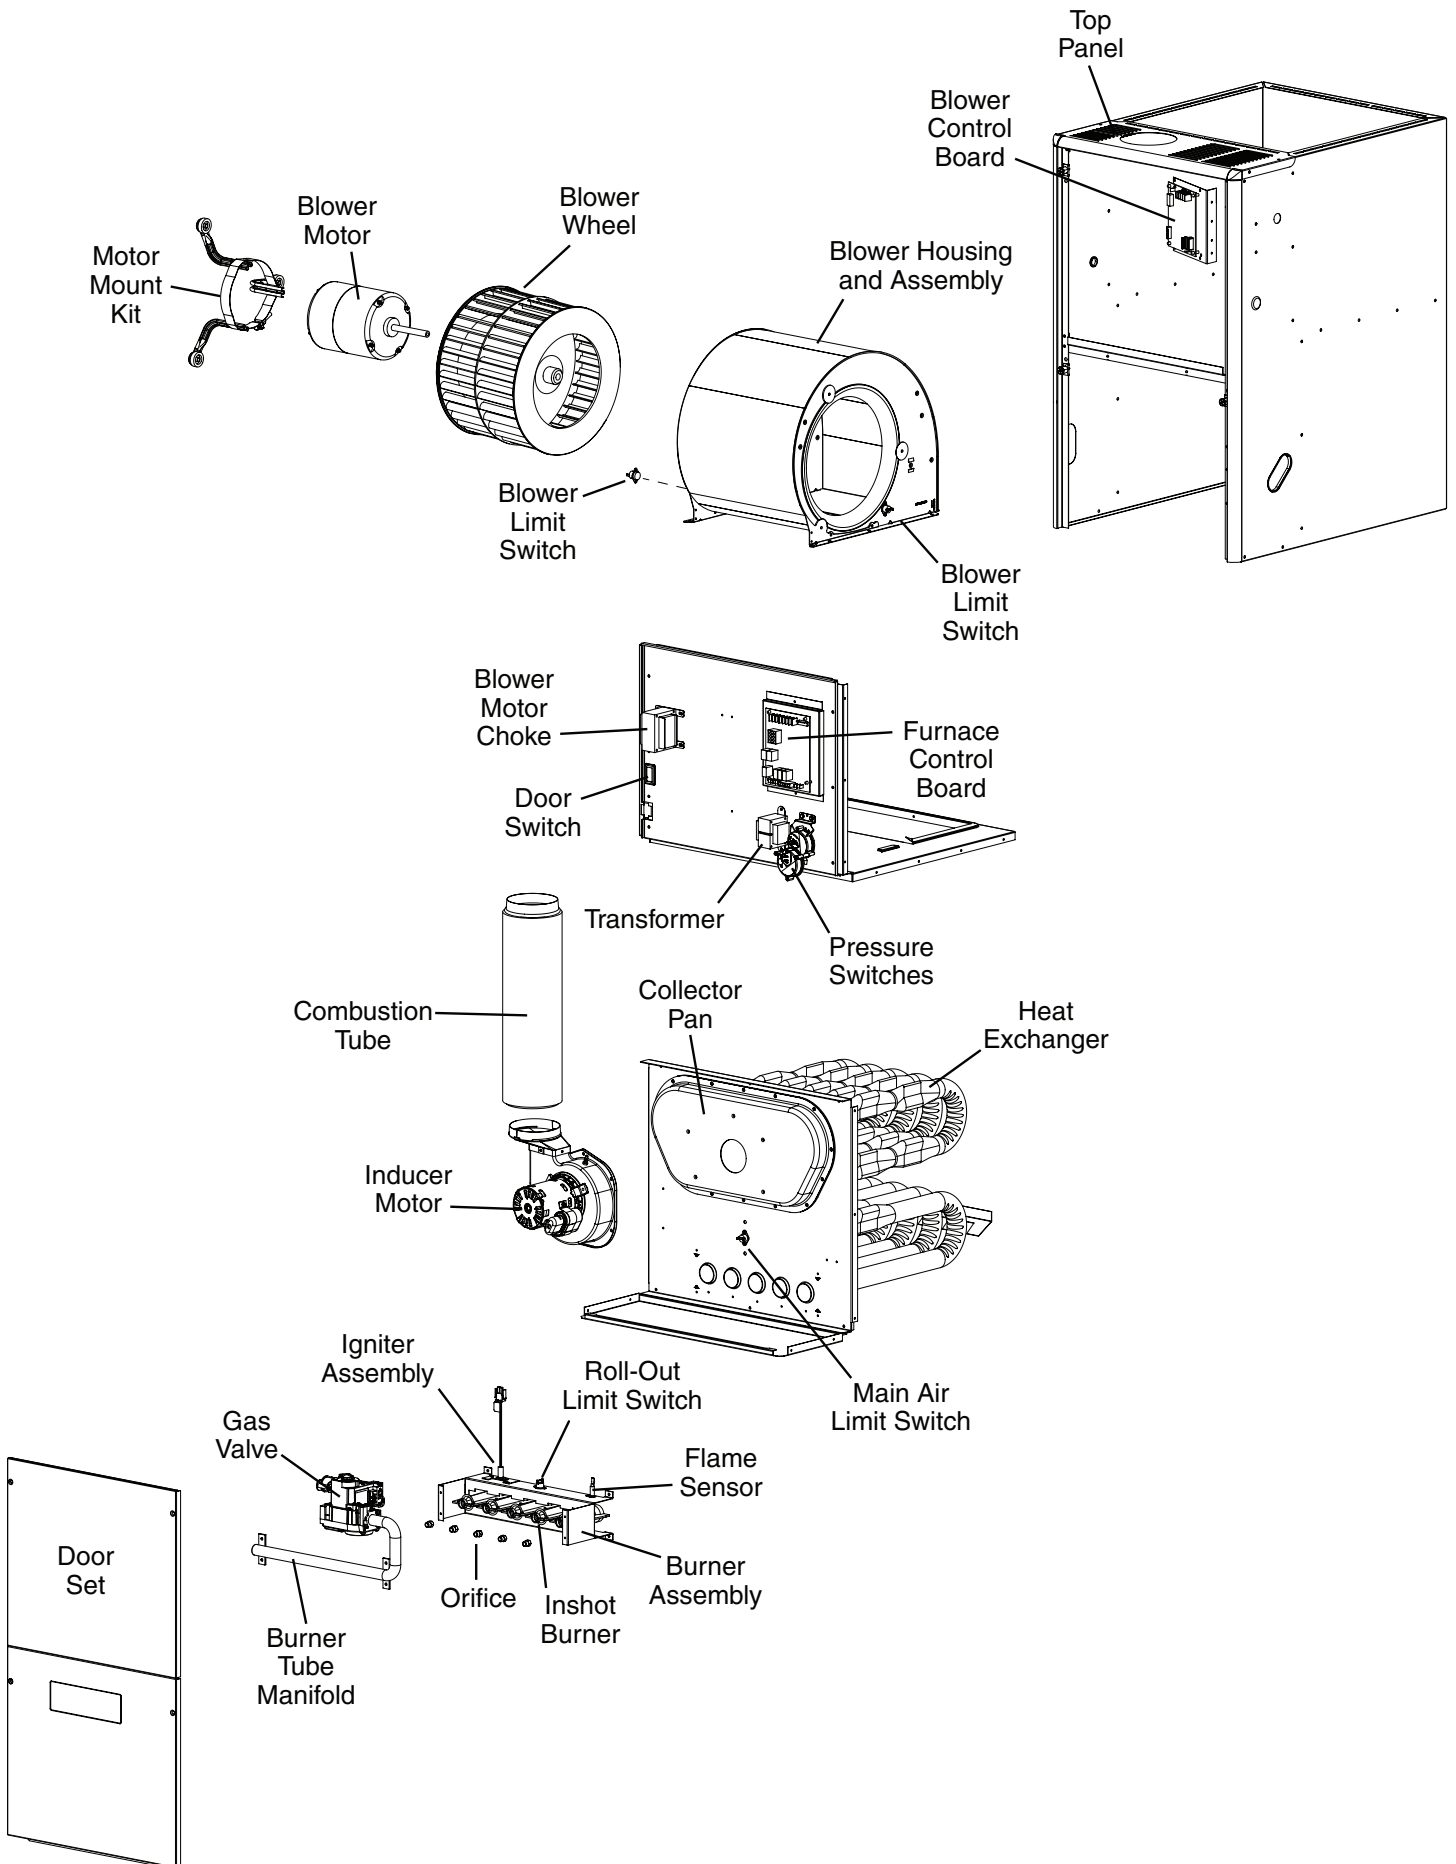

*G7TK-1 DOWNFLOW - COMPONENT LOCATION