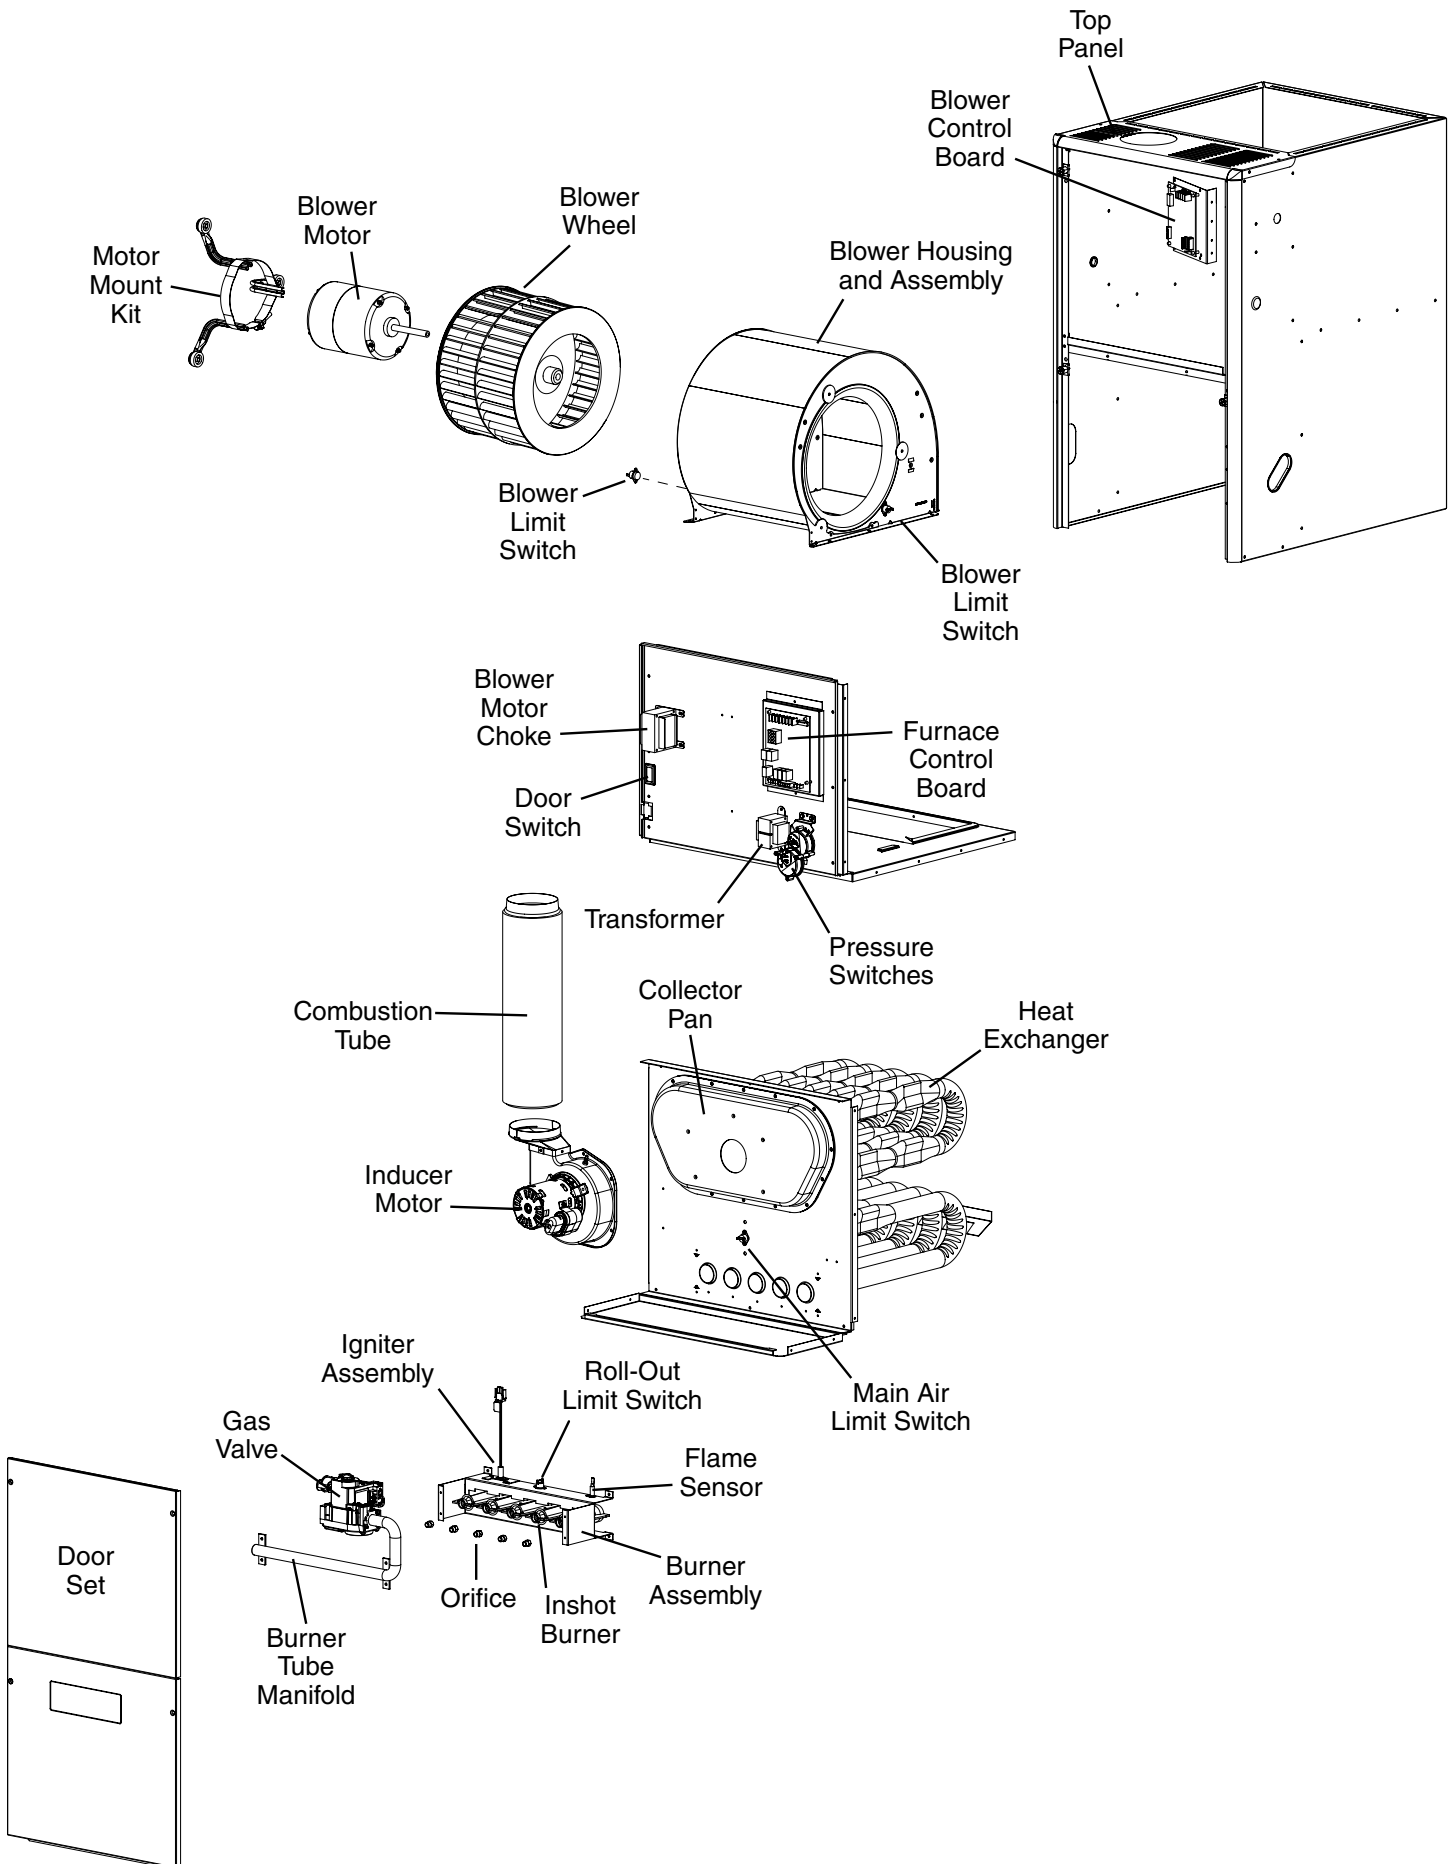

*G7TK-1 DOWNFLOW - COMPONENT LOCATION