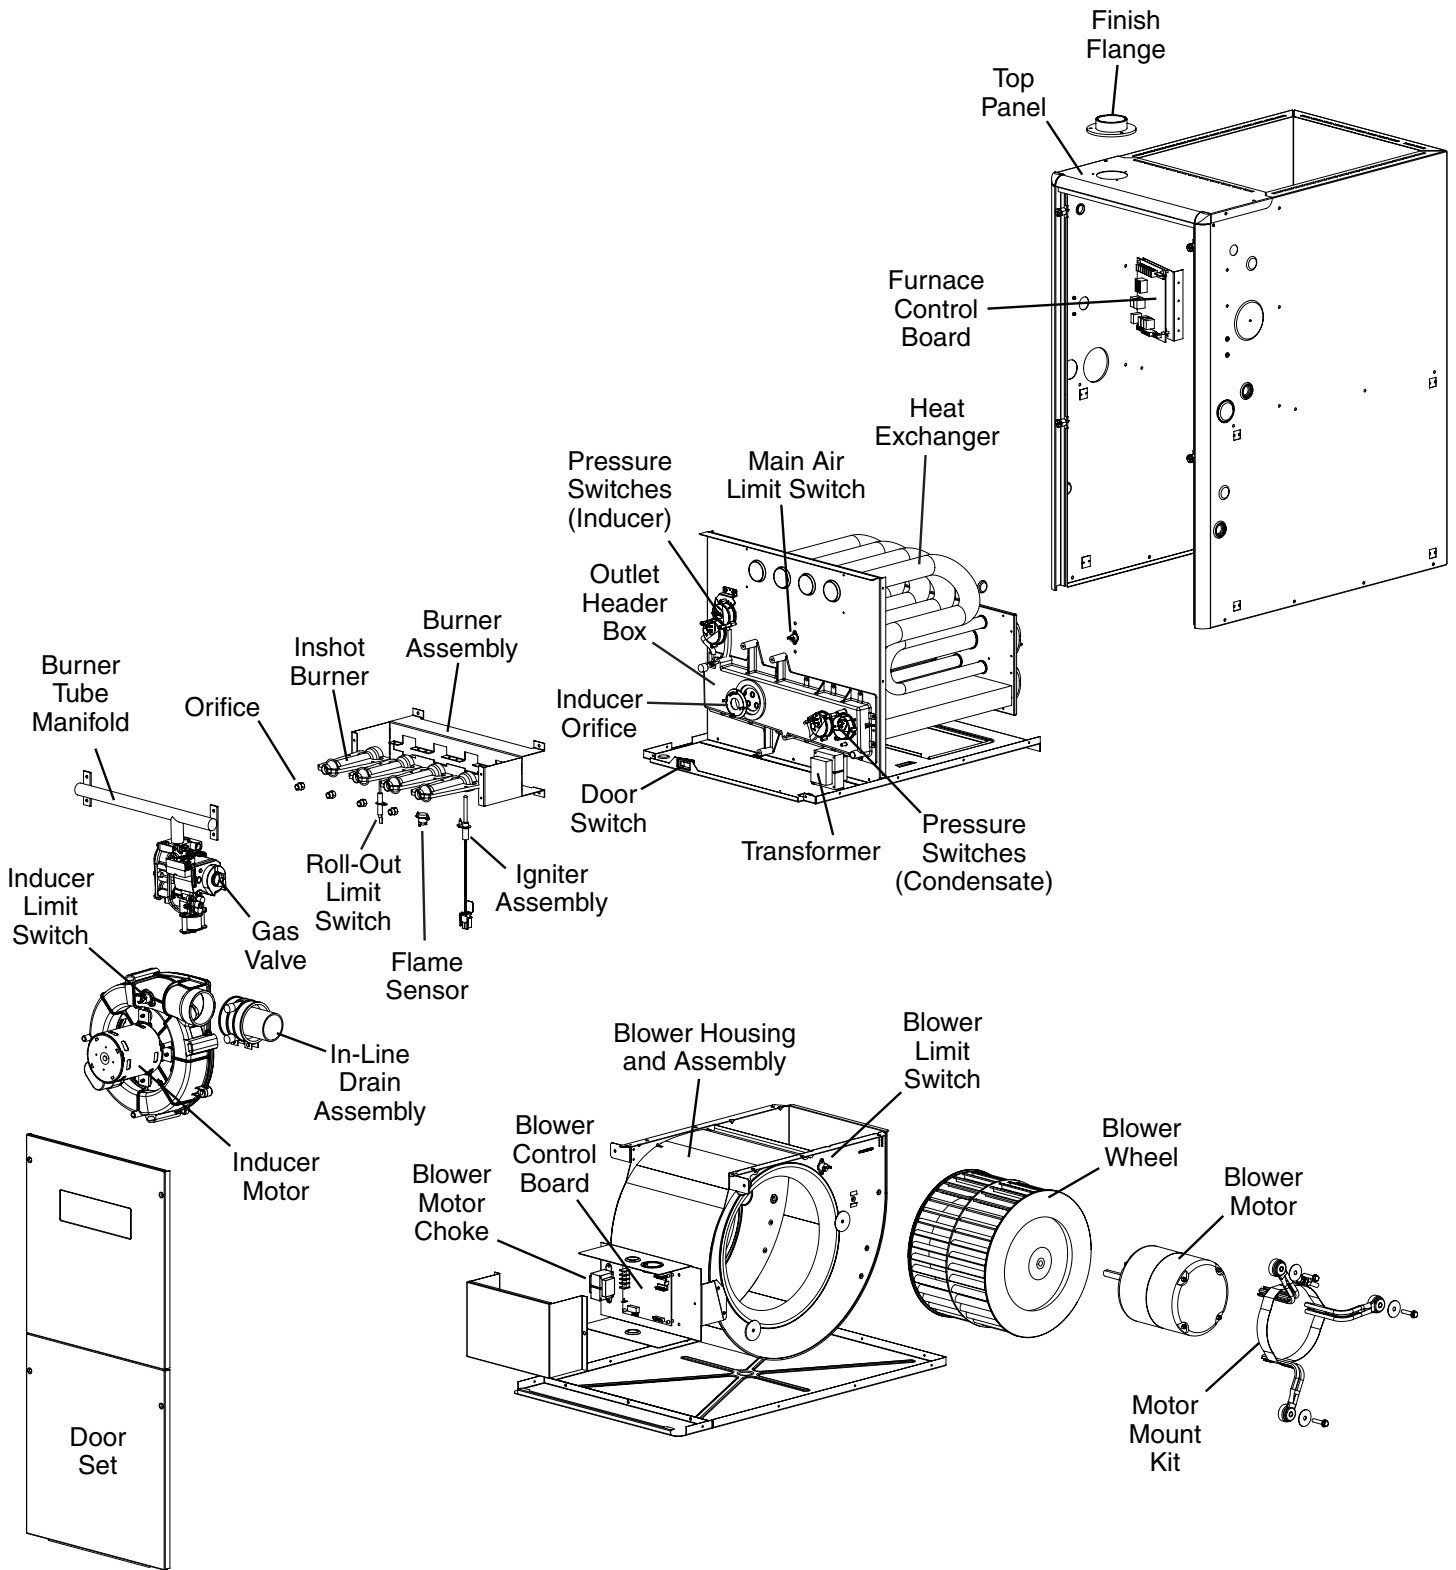

*G7TE-1 UPFLOW ONLY - COMPONENT LOCATION