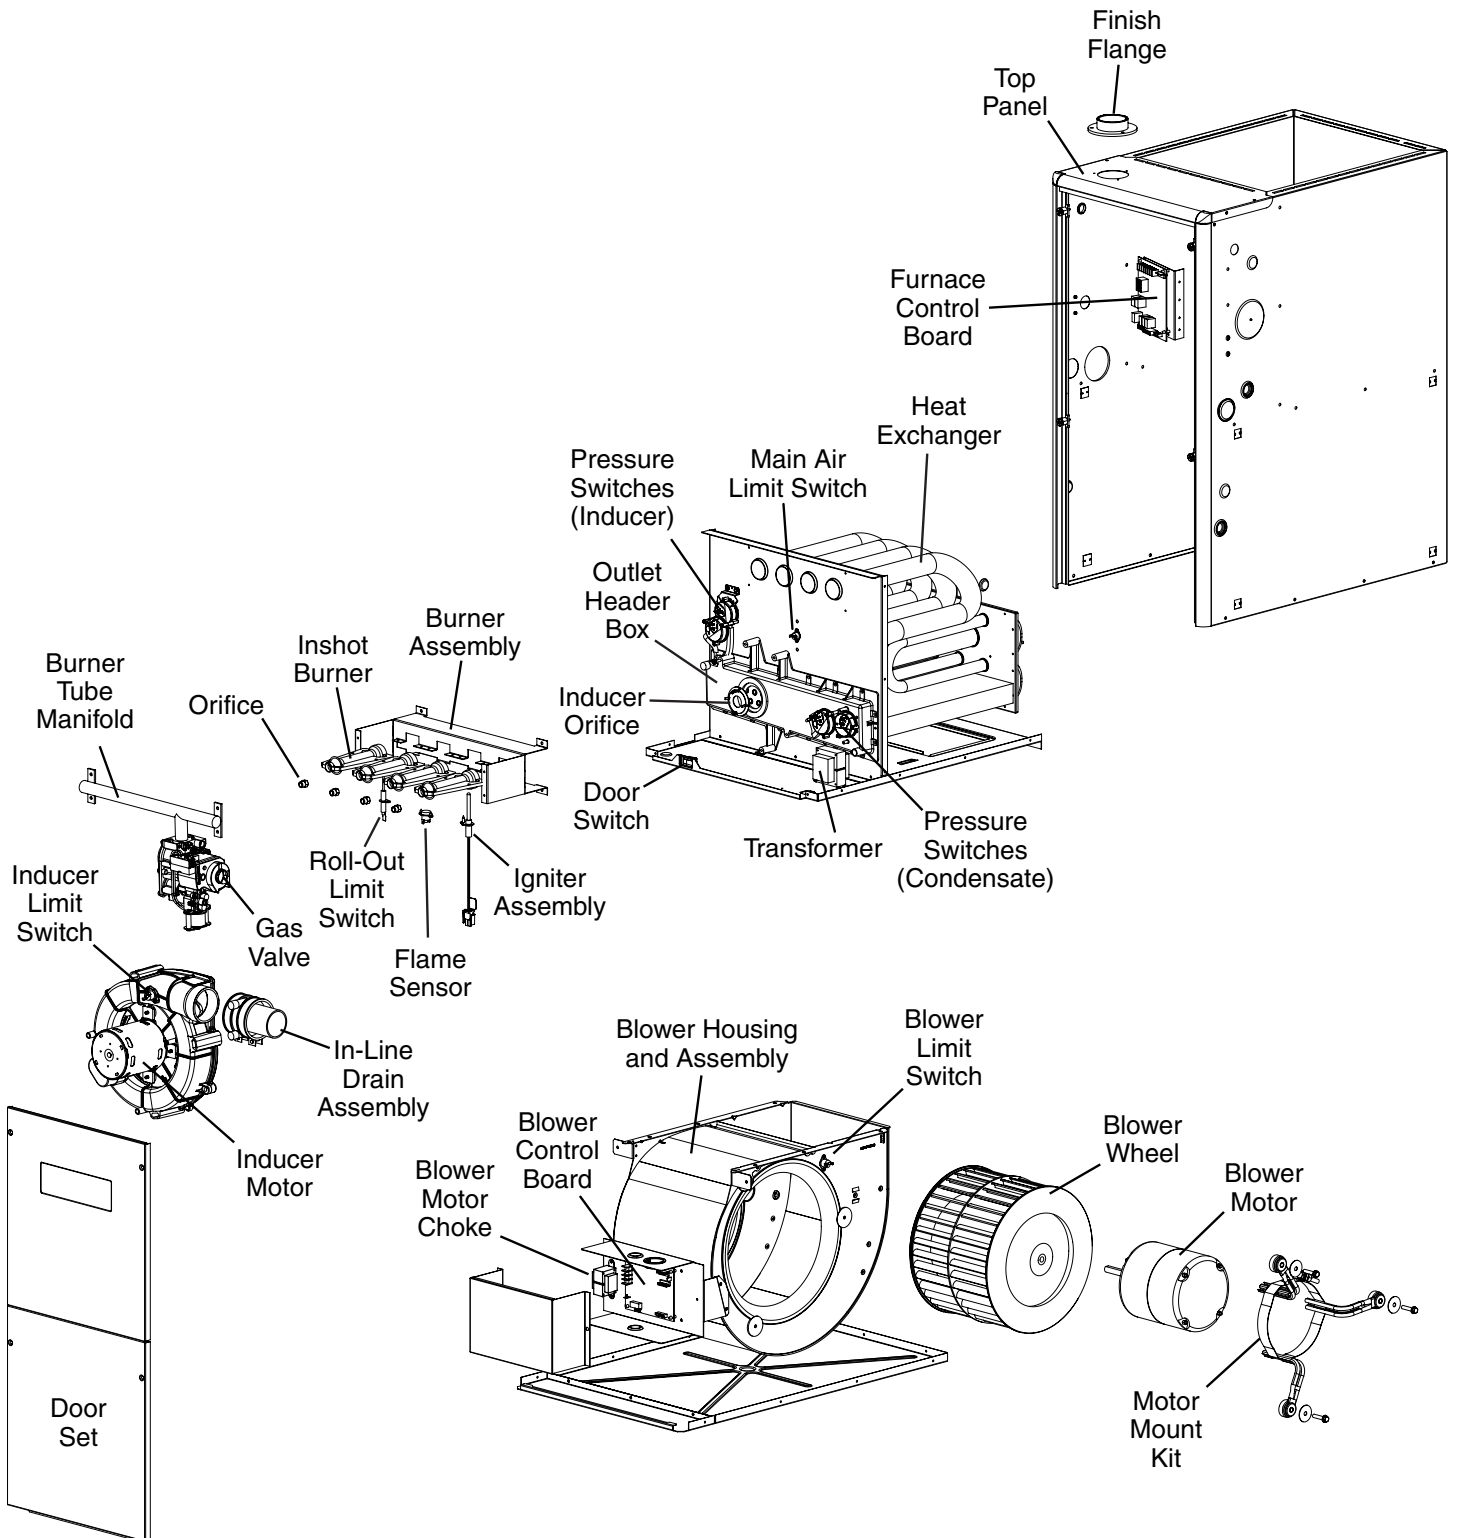

*G7TC-1 UPFLOW / HORIZONTAL - COMPONENT LOCATION