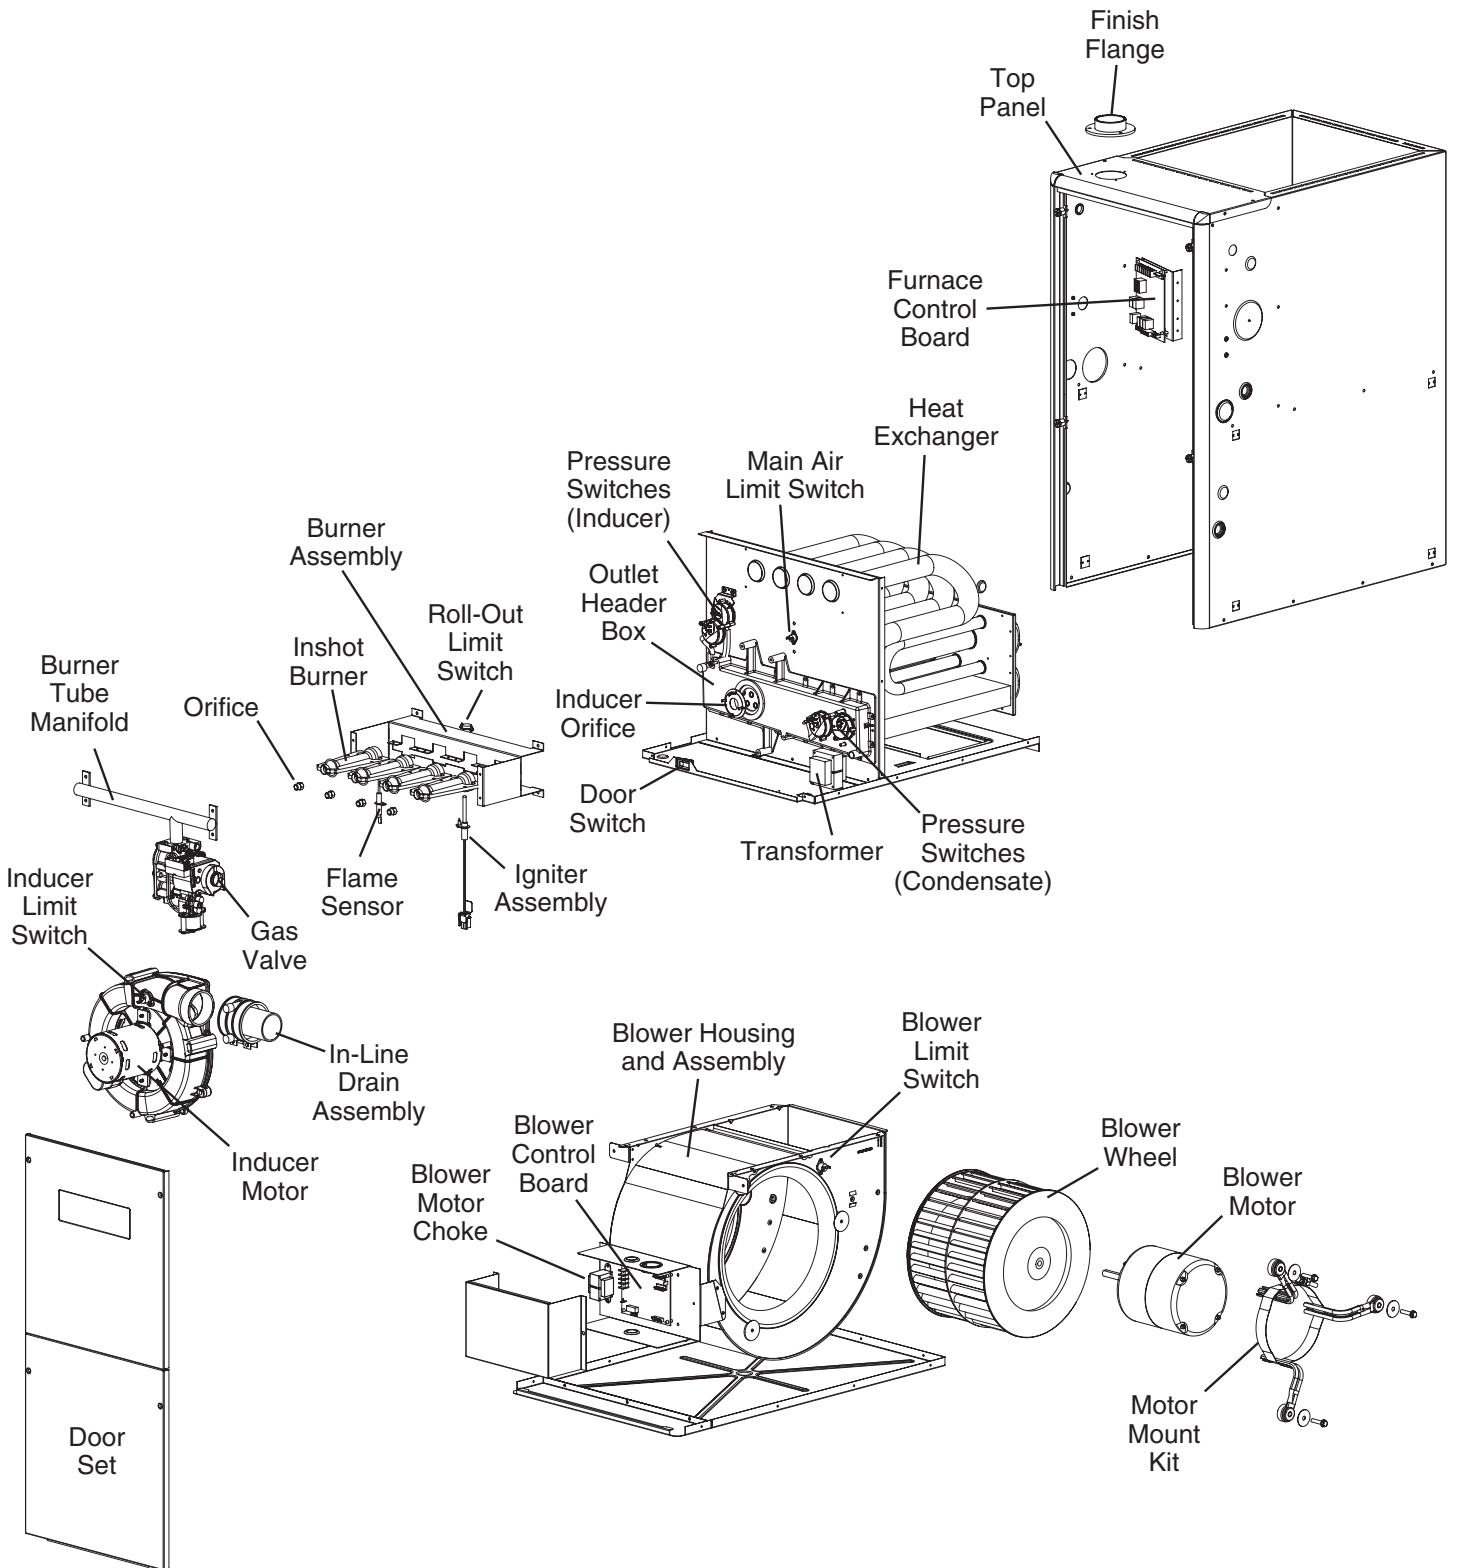

VG7TE-1 UPFLOW ONLY - COMPONENT LOCATION