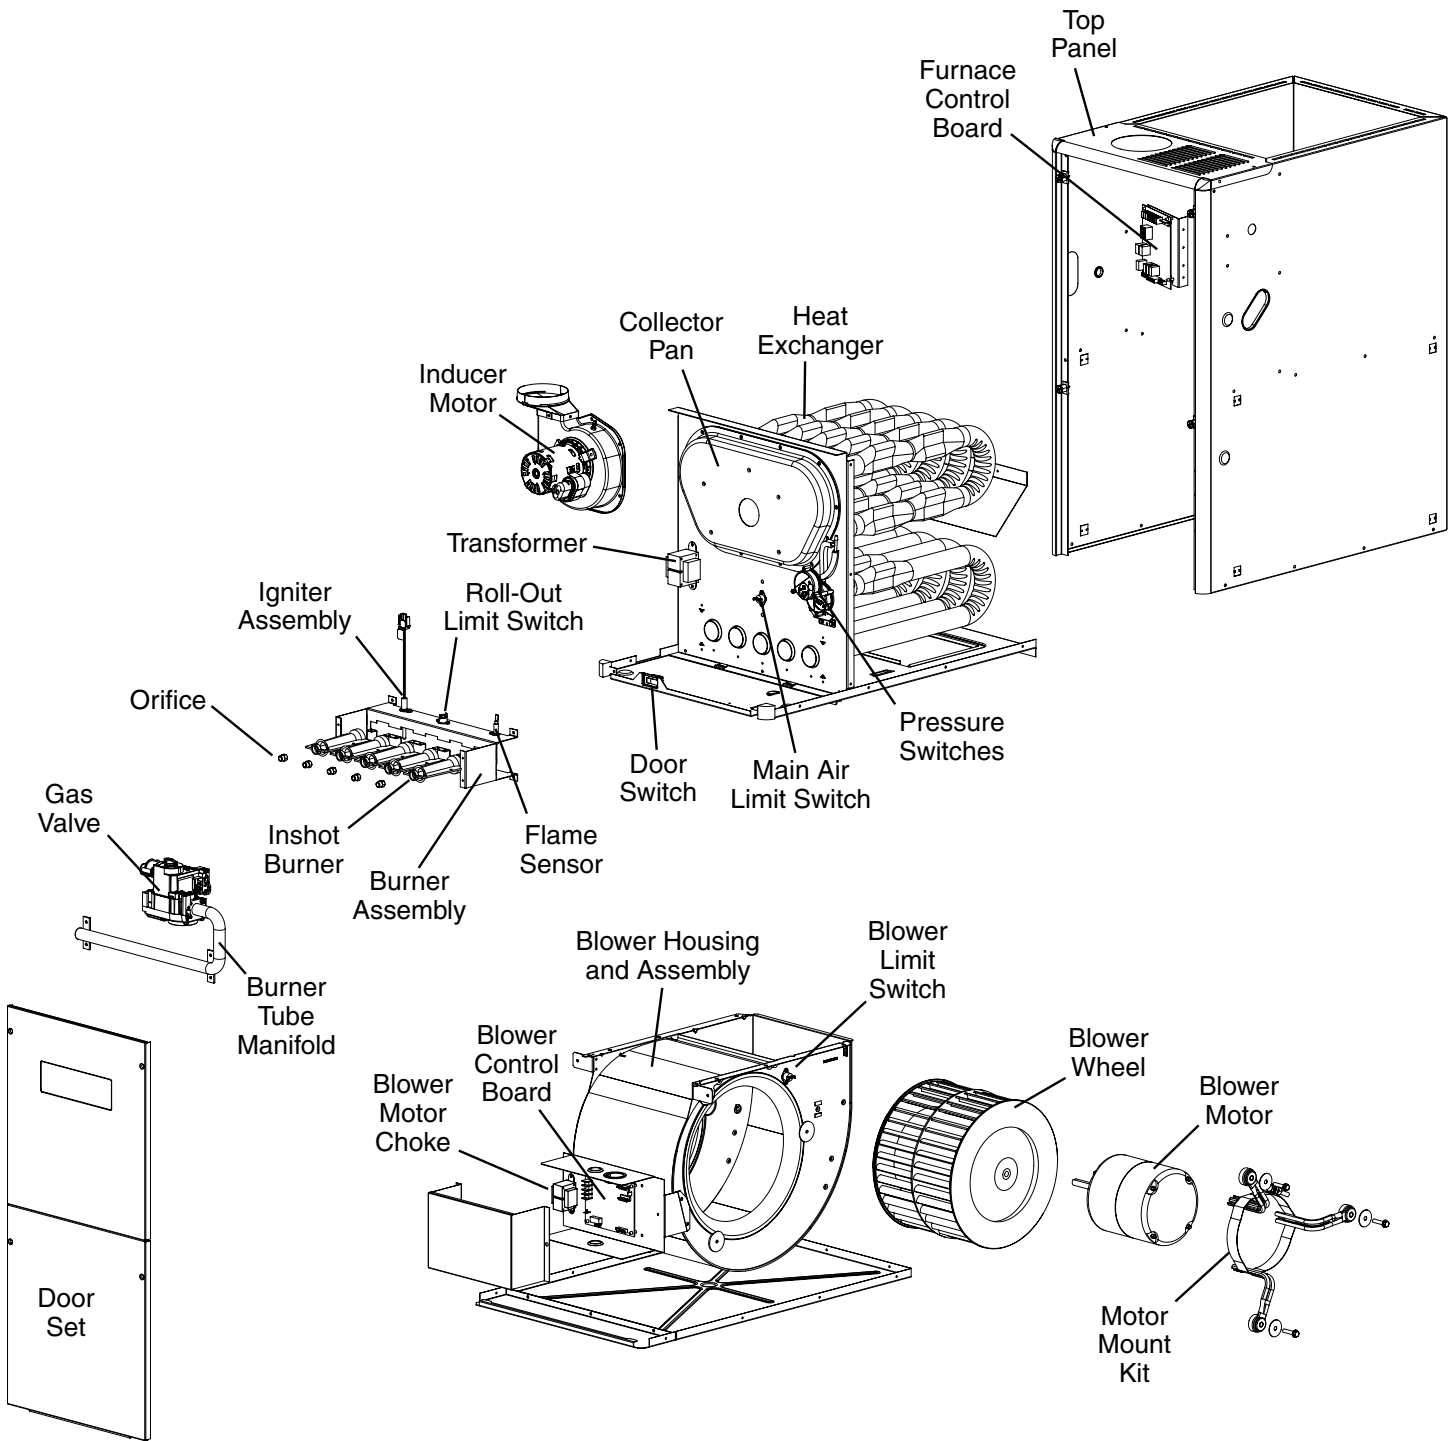

VG7TA-1 UPFLOW / HORIZONTAL - COMPONENT LOCATION