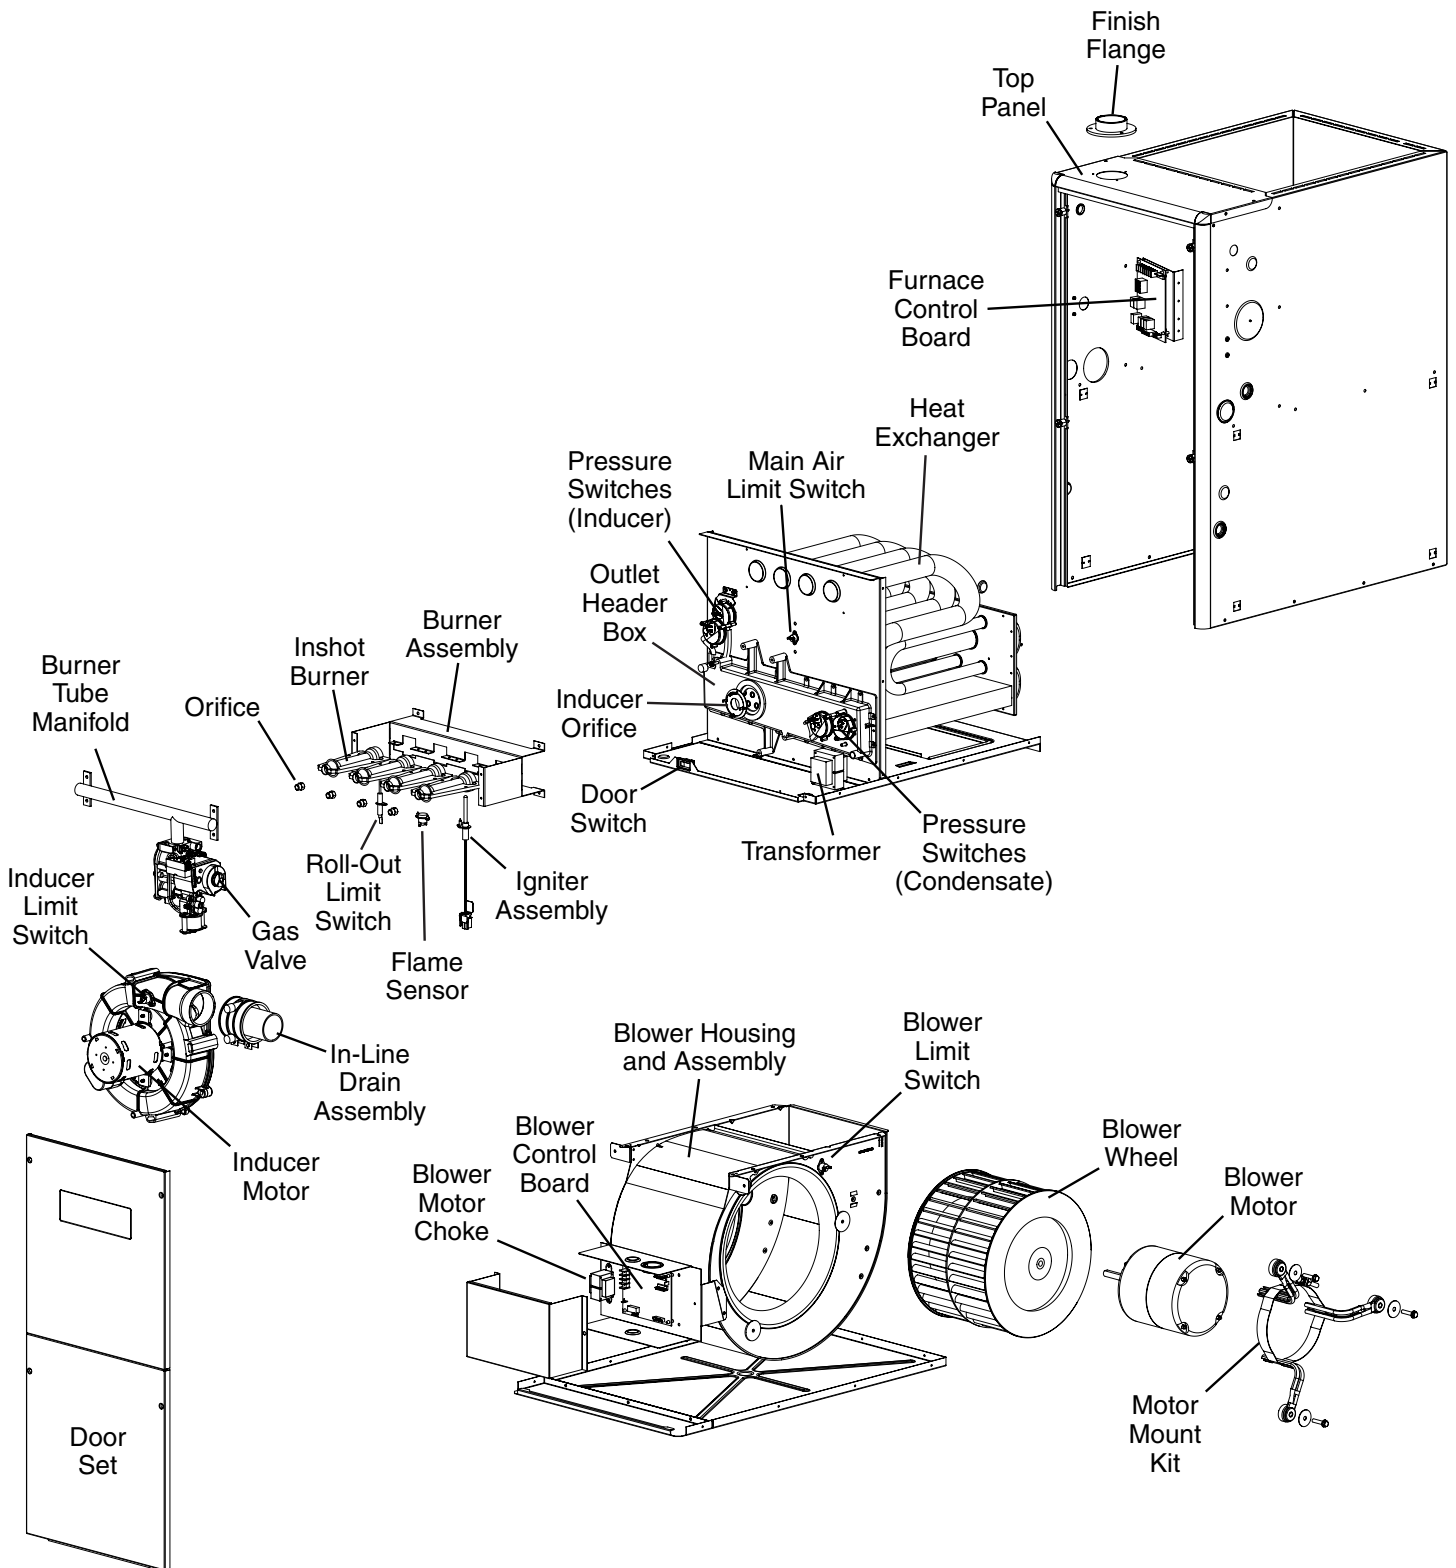

VG7TC-1 UPFLOW / HORIZONTAL COMPONENT LOCATION