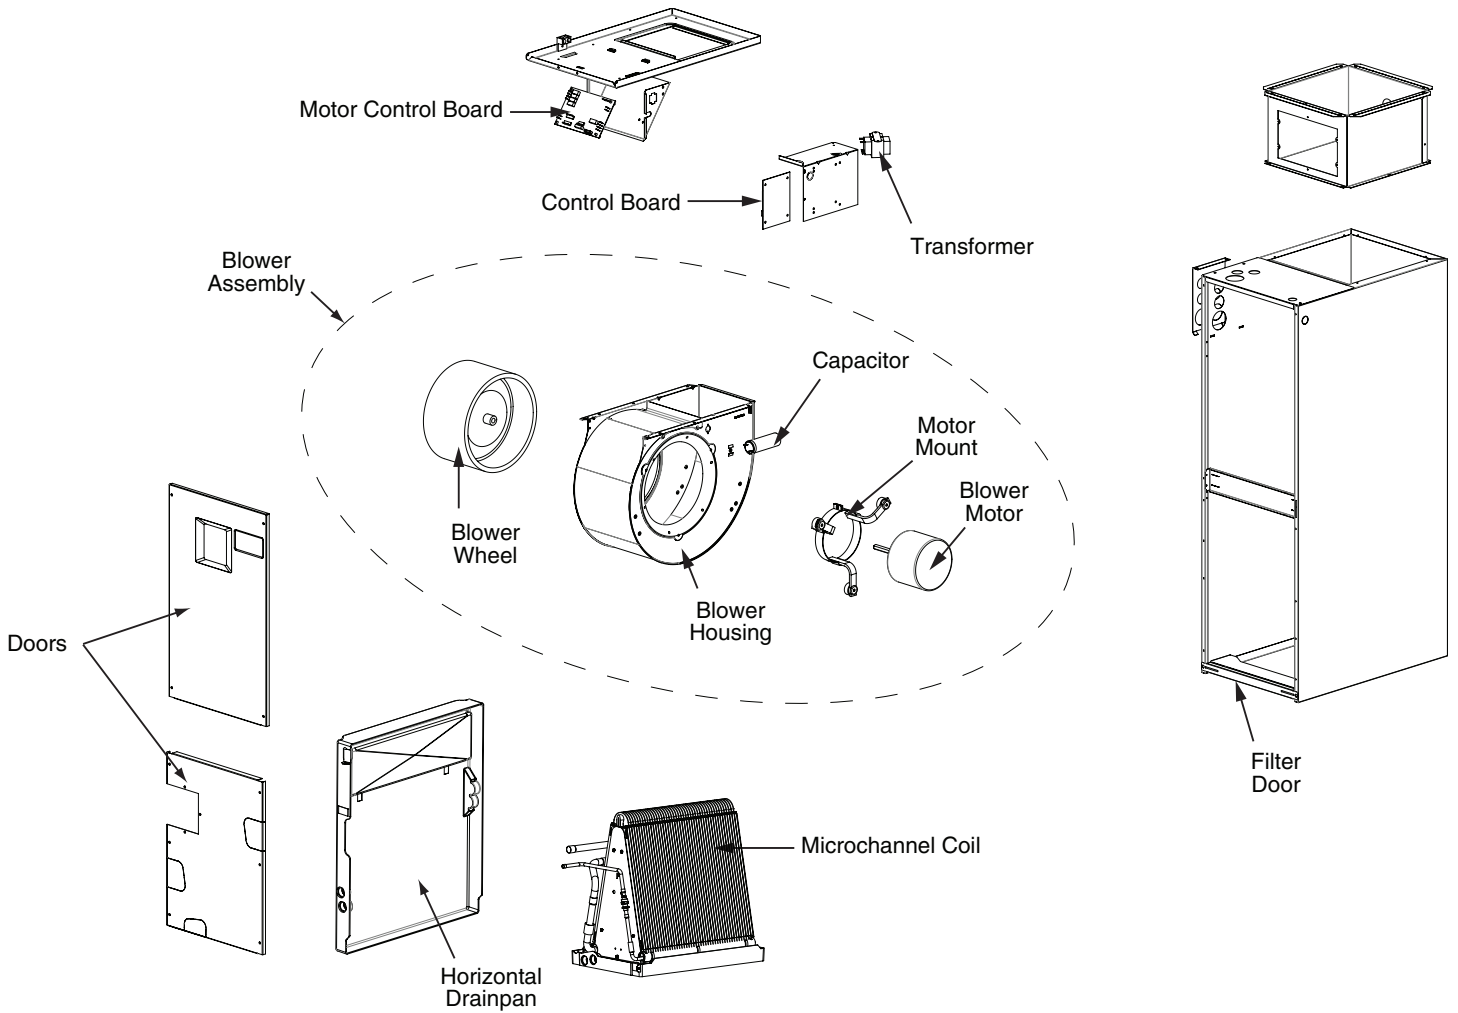

REPLACEMENT PARTS LIST

**INDOOR AIR HANDLER
B6BMM0, B6BMMX, B6BM-X, B6EMMX, B6VMAX, & B6VMMX SERIES**

NOTE: SOME MODELS USE A COPPER TUBE ALUMINUM FIN COIL. MICROCHANNEL COIL SHOWN IN PICTURE.

B6BMM0 AIR HANDLER