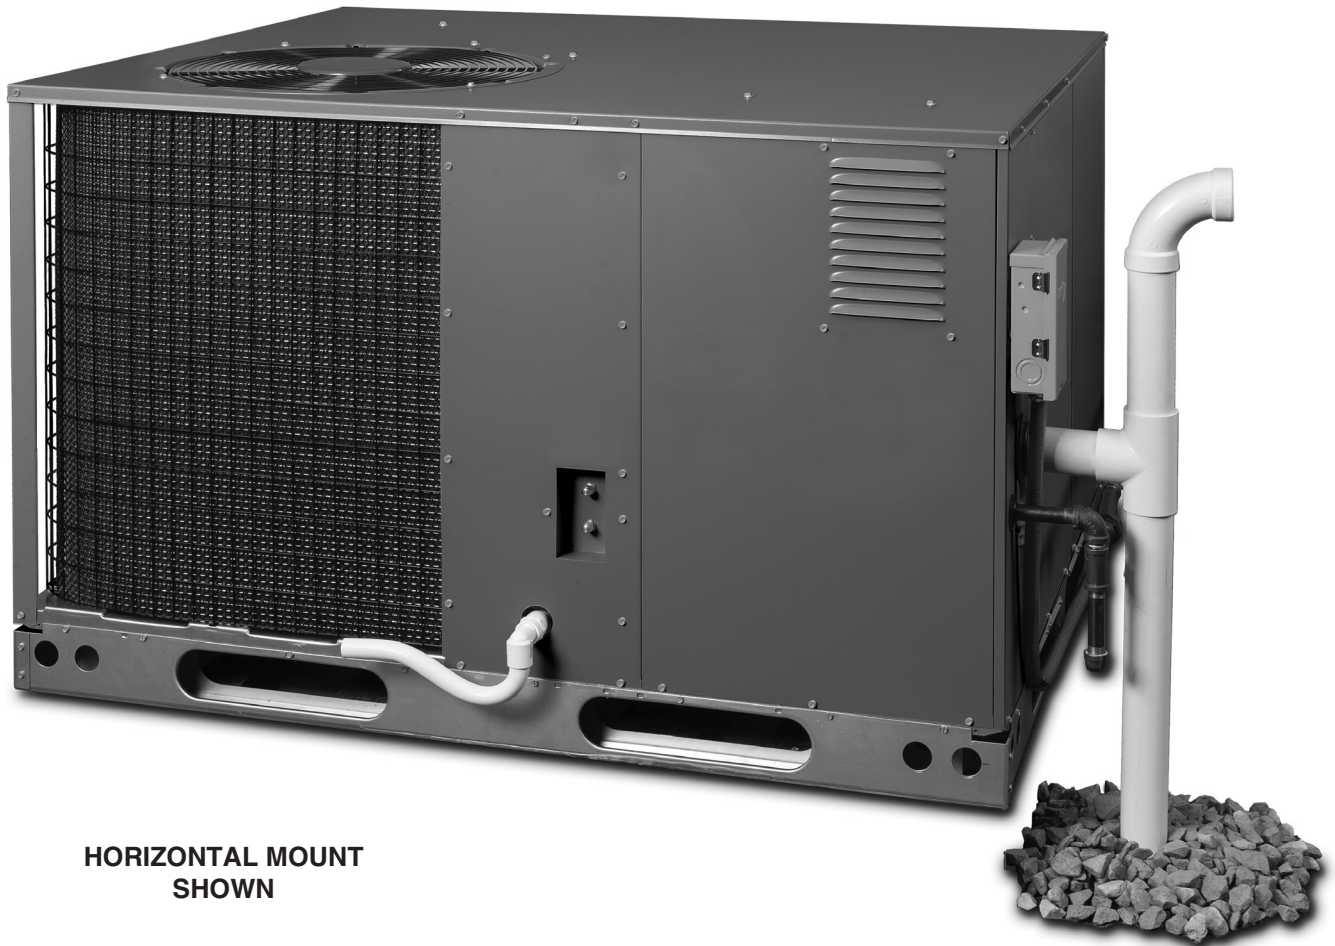

REPLACEMENT PARTS LIST

**GAS HEATING / ELECTRIC COOLING PACKAGE UNITS
SINGLE PHASE MODELS, 13.4 SEER2, 95% AFUE**

R104HD SERIES

**HORIZONTAL MOUNT
SHOWN**

IMPORTANT

- This document is primarily intended to assist qualified individuals experienced in the proper repair or servicing of this appliance. Only factory authorized parts or accessory kits may be used with this product. Improper installation, service, adjustment, or maintenance may cause explosion, fire, electrical shock or other hazardous conditions which may result in personal injury or property damage.
- Some local codes require licensed installation / service personnel to service this type of equipment. Under no circumstances should the equipment owner attempt to install parts or service this equipment. Failure to comply with this warning could result in property damage, personal injury, or death.