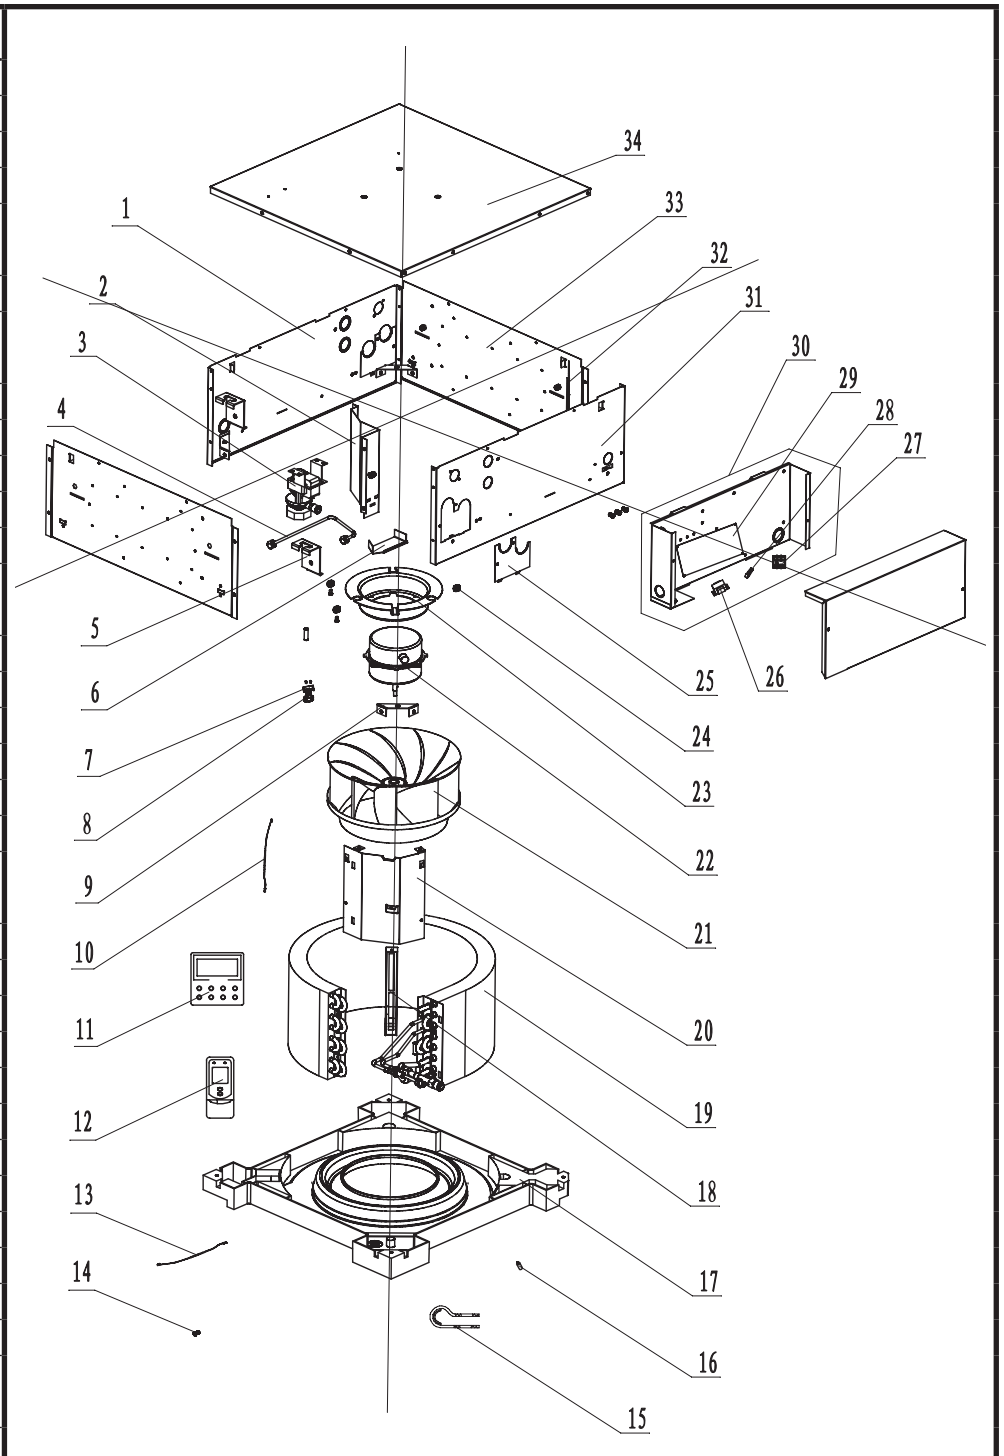

Universal HVAC Parts & Accessories

REPLACEMENT PARTS LIST

FLEX MATCH SYSTEM
 CASSETTE TYPE INDOOR UNIT
 GKH12(3.5)FMK4DH

ITEM #	COMPONENT
1	FRONT SIDE PLATE
2	RIGHT BAFFLE ASSY
3	WATER PUMP
4	PUMP DRAINPIPE
5	BODY INSTALLING SUPPORT
6	PUMP SUPPORT ASSY
7	LIQUID LEVEL SWITCH SUPPORT
8	WATER LEVEL SWITCH
9	WATER TRAY SUPPORT
10	TEMPERATURE SENSOR
11	DISPLAY BOARD
12	REMOTE CONTROLLER
13	AMBIENT TEMPERATURE SENSOR
14	FILTER SUB-ASSY
15	WIRE CLAMP(BIG)
16	FILTER SUB-ASSY
17	WATER TRAY ASSY
18	EVAPORATOR SUPPORT
19	EVAPORATOR ASSY
20	EVAPORATOR CONNECTION BOARD
21	CENTRIFUGAL FAN
22	FAN MOTOR
23	MOTOR SUPPORT
24	MOTOR GASKET
25	TUBE EXIT PLATE ASSY
26	TRANSFORMER
27	TERMINAL BOARD
28	CAPACITOR CBB61
29	MAIN BOARD
30	ELECTRIC BOX ASSY
31	FRONT SIDE PLATE
32	PASS WIRE PLATE
33	RIGHT SIDE PLATE SUB-ASSY
34	SEAT BOARD SUB-ASSY