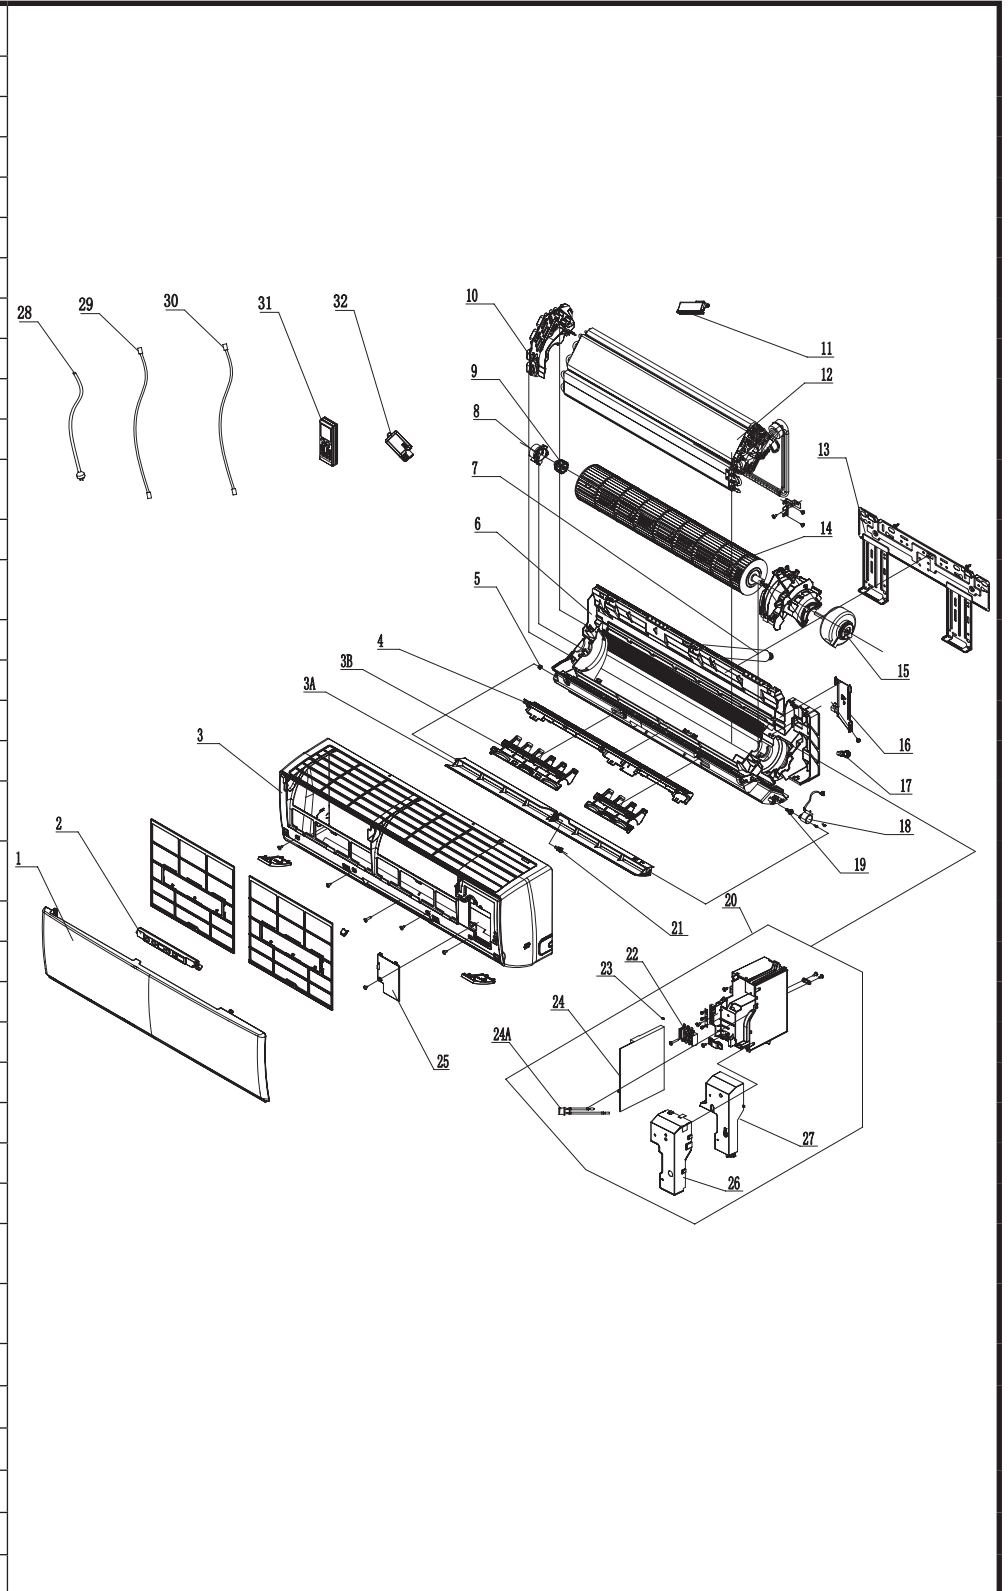

Universal HVAC Parts & Accessories

REPLACEMENT PARTS LIST

17 SEER2 SINGLE ZONE, LSA4DL2

HIGH WALL INDOOR UNIT

GHH09(2.6)LSA4DL2

ITEM #	COMPONENT
1	FRONT PANEL
2	DISPLAY BOARD
3	FRONT CASE ASSY
3A	GUIDE LOUVER
3B	AIR LOUVER
4	HELICOID TONGUE
5	LEFT AXILE BUSH
6	REAR CASE ASSY
7	DRAINAGE HOSE
8	RING OF BEARING
9	O-GASKET SUB-ASSY OF BEARING
10	EVAPORATOR SUPPORT
11	COLD PLASMA GENERATOR
12	EVAPORATOR ASSY
13	WALL MOUNTING FRAME
14	CROSS FLOW FAN
15	FAN MOTOR
16	CONNECTING PIPE CLAMP
17	RUBBER PLUG (WATER TRAY)
18	STEPPING MOTOR
19	CRANK
20	ELECTRIC BOX ASSY
21	AXILE BUSH
22	TERMINAL BOARD
23	JUMPER
24	MAIN BOARD
24A	TEMPERATURE SENSOR
25	ELECTRIC BOX COVER SUB-ASSY
26	SHIELD COVER OF ELECTRIC BOX COVER
27	ELECTRIC BOX COVER
28	POWER CORD
29	CONNECTING CABLE
30	CONNECTING CABLE
31	REMOTE CONTROLLER
32	TEST BOARD ASSY