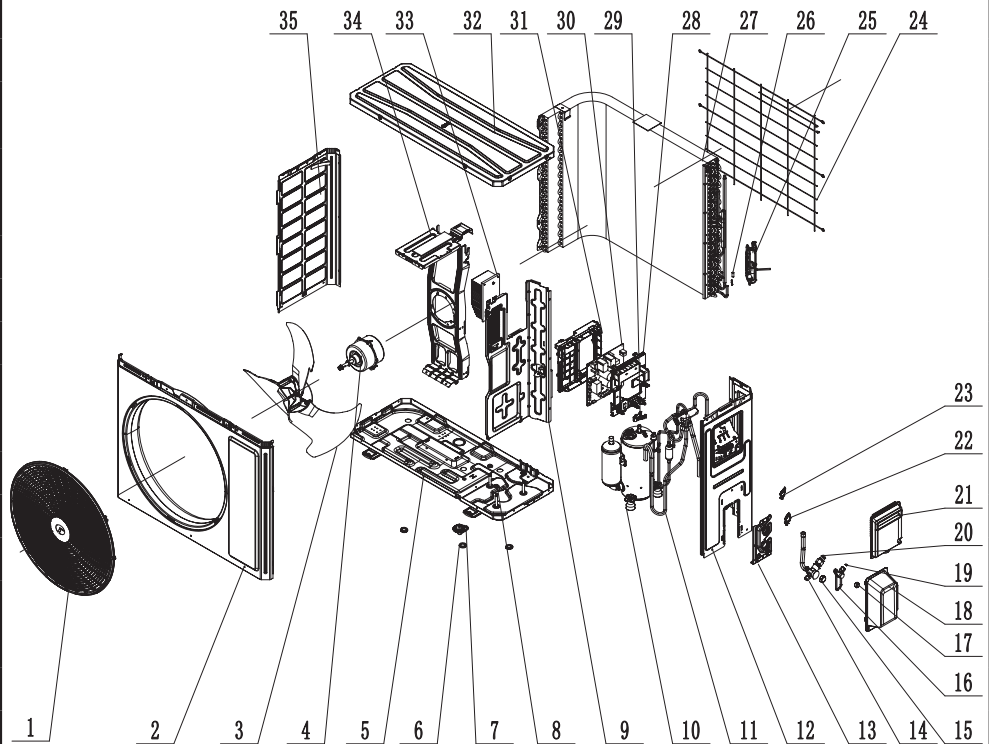

# REPLACEMENT PARTS LIST

25 SEER2 SINGLE ZONE, LSK4DH2

HEAT PUMP OUTDOOR UNIT

GXH36(10.6)LSK4DH2

ITEM #	COMPONENT
1	FRONT GRILL
2	CABINET
3	AXIAL FLOW FAN
4	BRUSHLESS DC MOTOR
5	CHASSIS SUB ASSY
6	DRAINAGE PLUG
7	DRAINAGE CONNECTOR
8	CUSHIONED NUT
9	CLAPBOARD ASSY
10	COMPRESSOR AND FITTINGS
11	4-WAY VALVE ASSY
12	RIGHT SIDE PLATE ASSY
13	VALVE SUPPORT SUB
14	CUT-OFF VALVE 5/8(N)
15	BACK COVER NUT 5/8
16	CUT-OFF VALVE 1/4(N)
17	BACK COVER NUT
18	VALVE COVER
19	UNION NUT (D SHAPE)
20	UNION NUT
21	HANDLE
22	SUPPORT
23	VALVE SUPPORT BAFFLE
24	REAR GRILL
25	CAPILLARY SUB ASSY
26	TEMPERATURE SENSOR
27	CONDENSER ASSY
28	ELECTRIC BOX COVER
29	PIPE CLAMP
30	MAIN BOARD
31	ELECTRIC BOX
32	TOP COVER ASSY
33	MOTHERBOARD RADIATOR
34	MOTOR SUPPORT SUB ASSY
35	LEFT SIDE PLATE