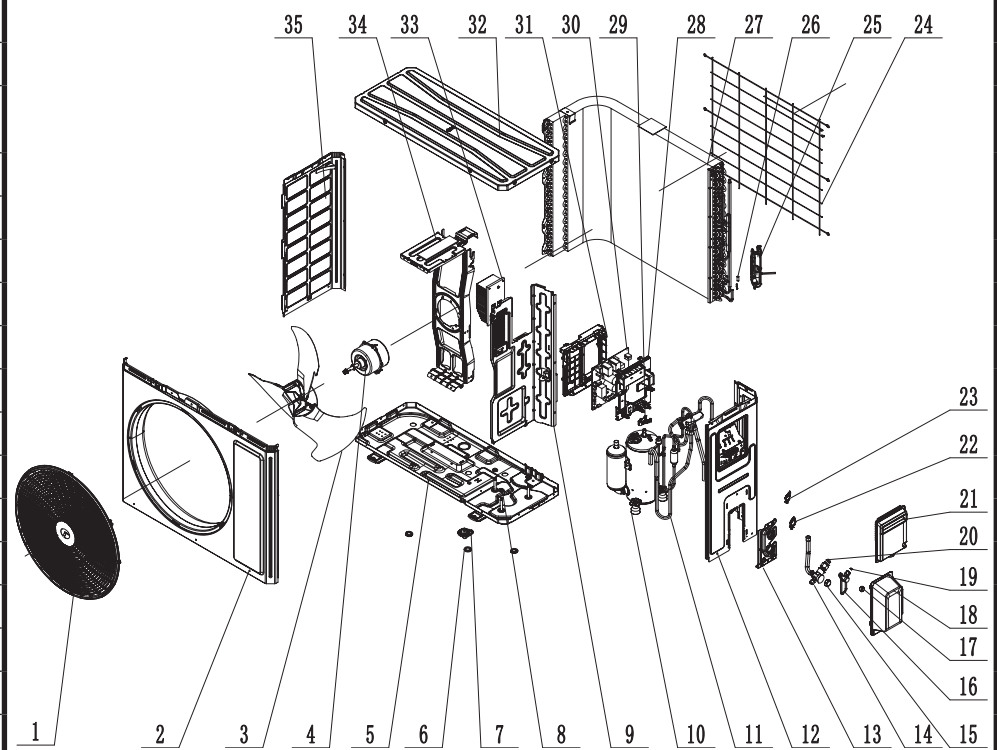

# REPLACEMENT PARTS LIST

25 SEER2 SINGLE ZONE, LSK4DH2

HEAT PUMP OUTDOOR UNIT

GXH30(8.8)LSK4DH2

ITEM #	COMPONENT
1	FRONT GRILL
2	CABINET
3	AXIAL FLOW FAN
4	BRUSHLESS DC MOTOR
5	CHASSIS SUB ASSY
6	DRAINAGE PLUG
7	DRAINAGE CONNECTOR
8	CUSHIONED NUT
9	CLAPBOARD ASSY
10	COMPRESSOR AND FITTINGS
11	4-WAY VALVE ASSY
12	RIGHT SIDE PLATE ASSY
13	VALVE SUPPORT SUB
14	CUT-OFF VALVE 5/8(N)
15	BACK COVER NUT 5/8
16	CUT-OFF VALVE 1/4(N)
17	BACK COVER NUT
18	VALVE COVER
19	UNION NUT (D SHAPE)
20	UNION NUT
21	HANDLE
22	SUPPORT
23	VALVE SUPPORT BAFFLE
24	REAR GRILL
25	CAPILLARY SUB ASSY
26	TEMPERATURE SENSOR
27	CONDENSER ASSY
28	ELECTRIC BOX COVER
29	PIPE CLAMP
30	MAIN BOARD
31	ELECTRIC BOX
32	TOP COVER ASSY
33	MOTHERBOARD RADIATOR
34	MOTOR SUPPORT SUB ASSY
35	LEFT SIDE PLATE