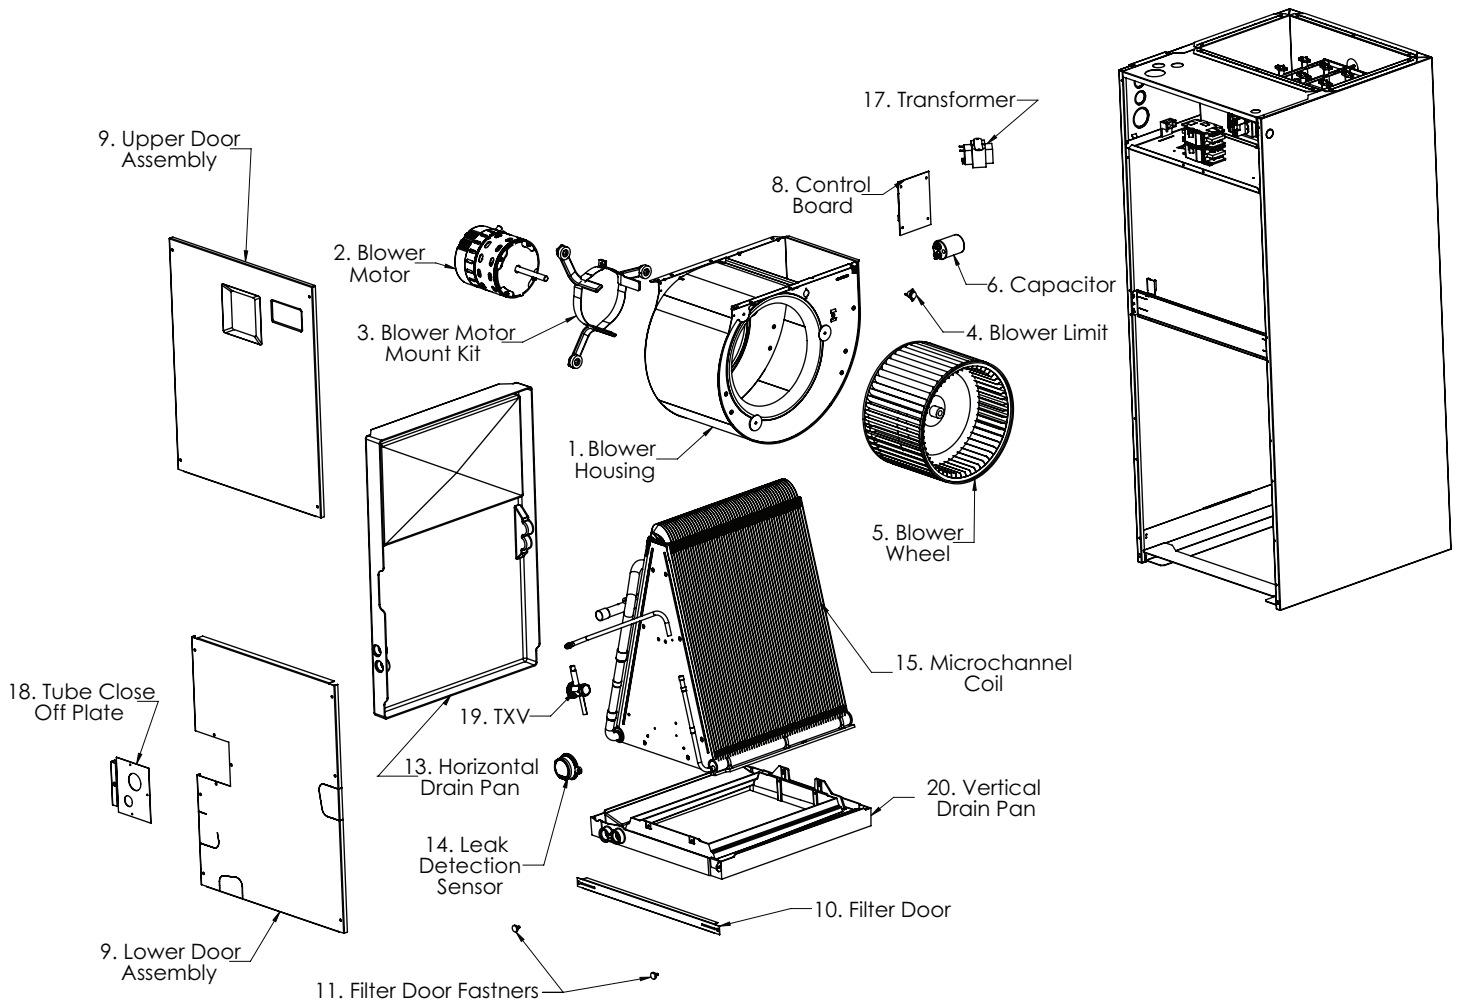

Please specify the correct Model No., Serial No., and Part No.(s) when ordering parts from the nearest authorized dealer or service center.

B65BMMX Air Handler Components

B65EMMX AIR HANDLER

ITEM	DESCRIPTION	B65EMMX48K-C
		1048747
1	BLOWER HOUSING	297209R
2	BLOWER MOTOR	622687
3	BLOWER MOTOR MOUNT KIT	904951
4	BLOWER LIMITS	626611R
5	BLOWER WHEEL	1017727R
6	COIL SUPPORT ROD (NOT SHOWN)	669100R
7	CONTROL BOARD	1006801R
8	DOORS	921870
9	FILTER DOOR	921876
10	FILTER DOOR FASTNERS	922458
11	FILTER SIZE (NOT SHOWN)	20 X 20 X 1
12	HORIZONTAL DRAIN PAN	669857R
13	LEAK DETECTION SENSOR	1046847R
14	MICROCHANNEL COIL	104886701R
15	SET OF WIRES (NOT SHOWN)	M0064414R
16	TRANSFORMER	621709R
17	TUBE CLOSE OFF PLATE	921880
18	TXV	1046727R
19	VERTICAL DRAN PAN	669942R