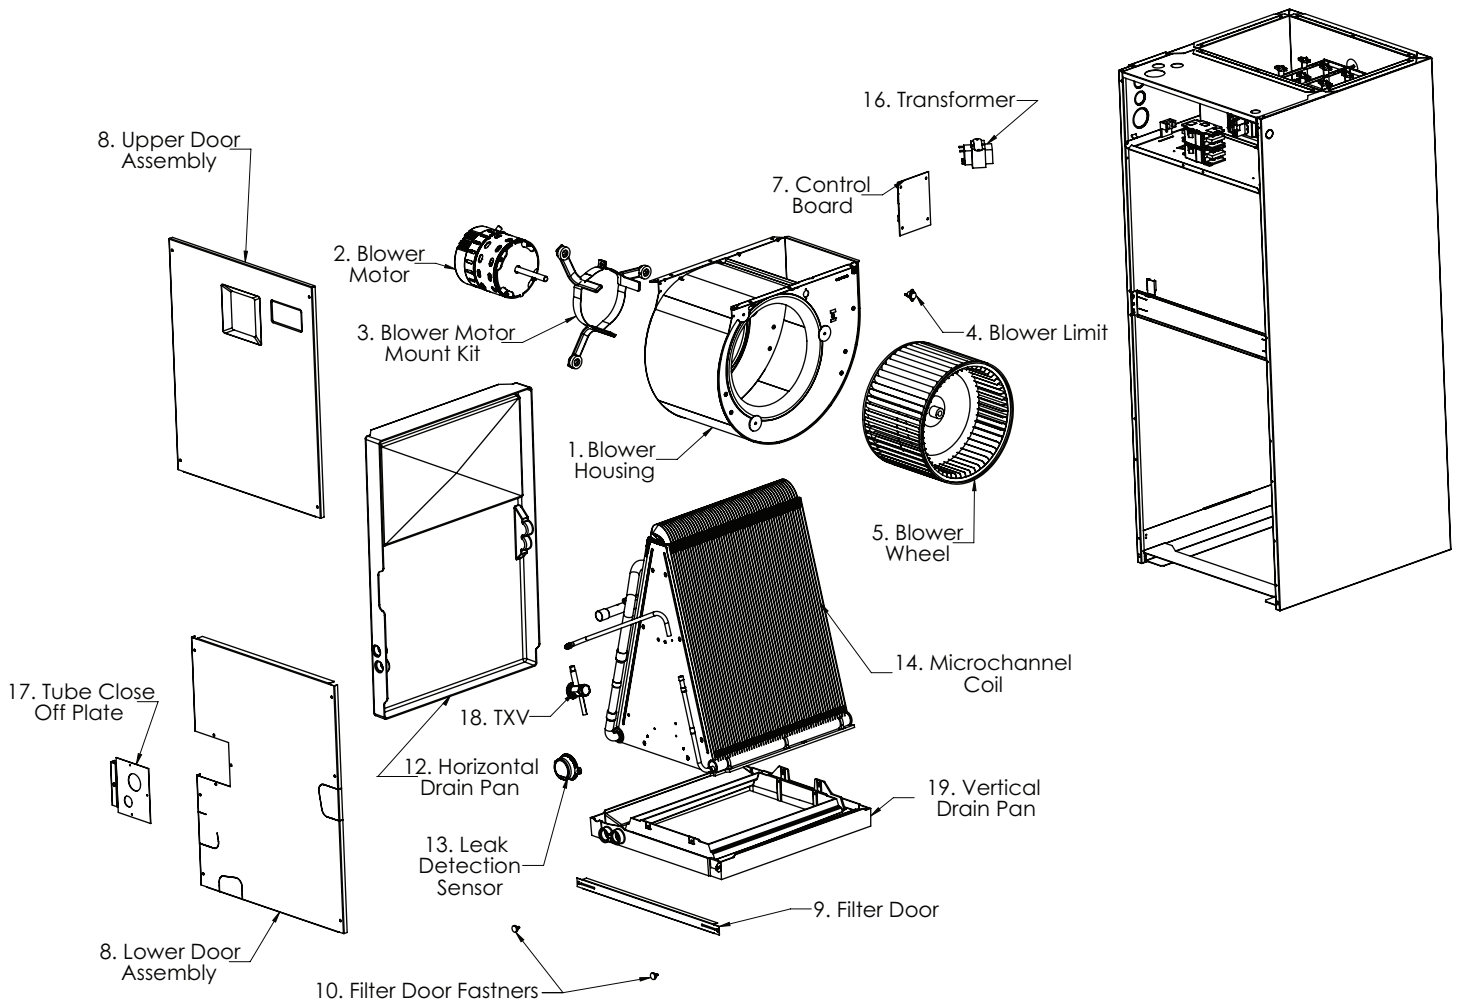

Please specify the correct Model No., Serial No., and Part No.(s) when ordering parts from the nearest authorized dealer or service center.

B65BMMX Air Handler Components

B65EMMX AIR HANDLER

ITEM	DESCRIPTION	B65EMMX48K-C
		1048747
1	BLOWER HOUSING	297209R
2	BLOWER MOTOR	622687
3	BLOWER MOTOR MOUNT KIT	904951
4	BLOWER LIMITS	626611R
5	BLOWER WHEEL	1017727R
6	COIL SUPPORT ROD (NOT SHOWN)	669100R
7	CONTROL BOARD	1006801R
8	DOORS	921870
9	FILTER DOOR	921876
10	FILTER DOOR FASTNERS	922458
11	FILTER SIZE (NOT SHOWN)	20 X 20 X 1
12	HORIZONTAL DRAIN PAN	669857R
13	LEAK DETECTION SENSOR	1046847R
14	MICROCHANNEL COIL	104886701R
15	SET OF WIRES (NOT SHOWN)	M0064414R
16	TRANSFORMER	621709R
17	TUBE CLOSE OFF PLATE	921880
18	TXV	1046727R
19	VERTICAL DRAN PAN	669942R

Please specify the correct Model No., Serial No., and Part No.(s) when ordering parts from the nearest authorized dealer or service center.

B65EMMX Air Handler Components

B65VMMX AIR HANDLER

ITEM	DESCRIPTION	B65VMMX24K-B	B65VMMX3648K-C	B65VMMX60K-C
		1048732	1048733	1048735
1	BLOWER HOUSING	297207R	297209R	297209R
2	BLOWER MOTOR	622686	622687	622688R
3	BLOWER MOTOR CONTROL BOARD	922016	922016	922016
4	BLOWER MOTOR MOUNT KIT	904951	904951	904951
5	BLOWER LIMITS	626611R	626611R	626611R
6	BLOWER WHEEL	667258R	1017727R	1017727R
7	COIL SUPPORT ROD (NOT SHOWN)	669100R	669100R	669100R
8	CONTROL BOARD	624736R	624736R	624736R
9	DOORS	921869	921870	921870
10	FILTER DOOR	921875	921876	921876
11	FILTER DOOR FASTNERS	922458	922458	922458
12	FILTER SIZE (NOT SHOWN)	18 X 20 X 1	20 X 20 X 1	20 X 20 X 1
13	HORIZONTAL DRAIN PAN	669856R	669857R	669857R
14	LEAK DETECTION SENSOR	1046847R	1046847R	1046847R
15	MICROCHANNEL COIL	104886702R	104886701R	104886703R
16	SET OF WIRES (NOT SHOWN)	M0064415R	M0064415R	M0064415R
17	TRANSFORMER	621709R	621709R	621709R
18	TUBE CLOSE OFF PLATE	921880	921880	921880
19	TXV	1046719R	1046727R	1046729R
20	VERTICAL DRAN PAN	669941R	669942R	669942R