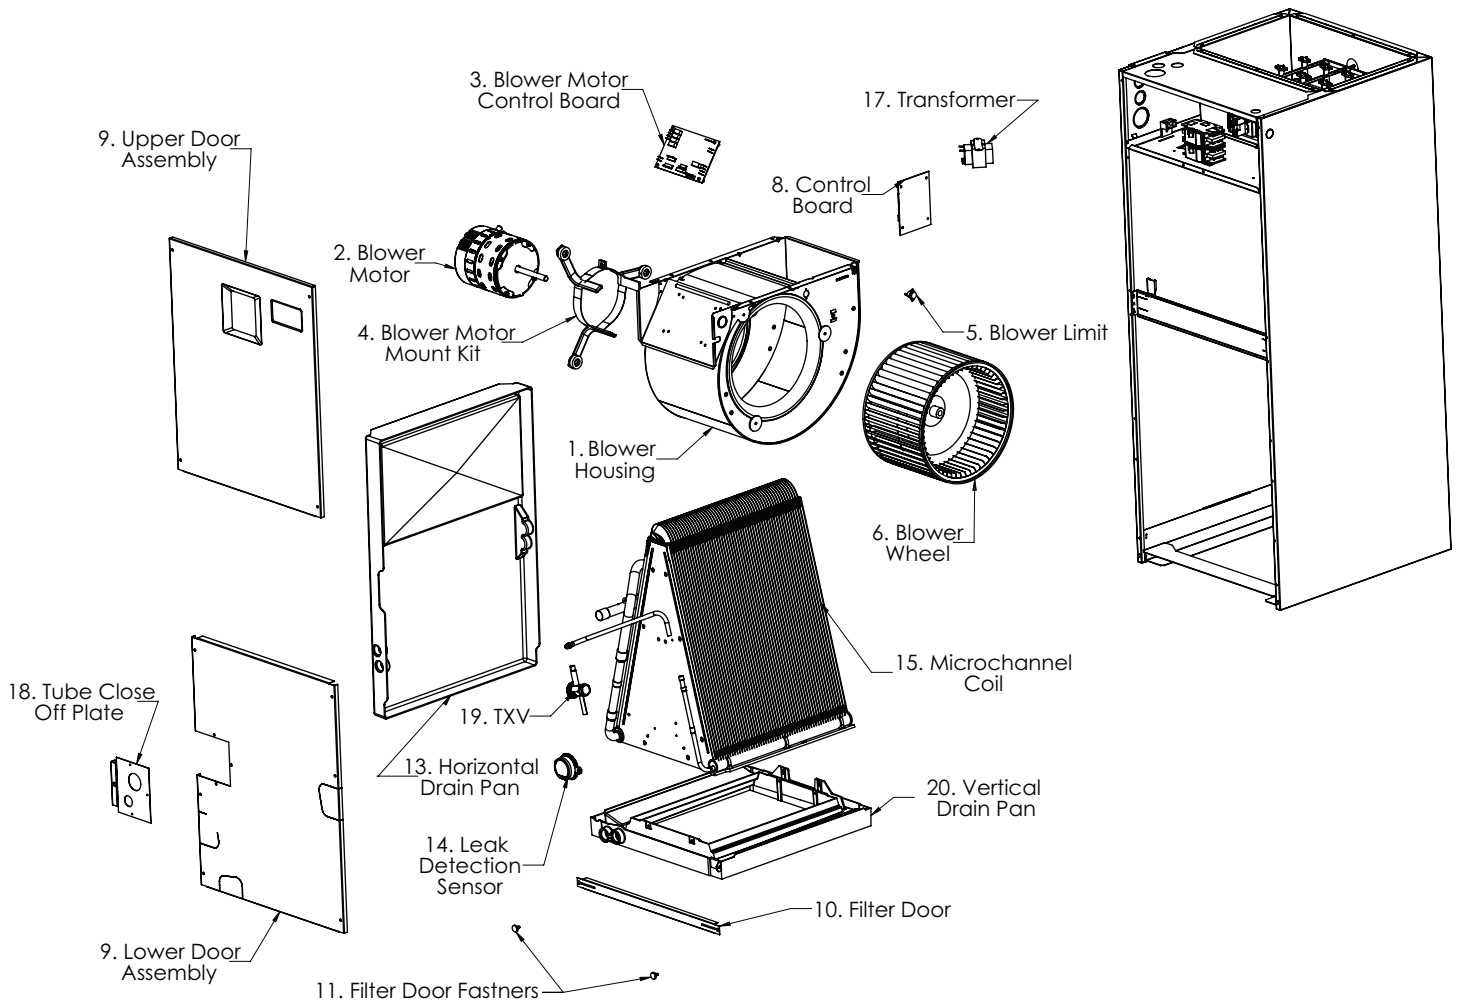

B65VMMX AIR HANDLER

ITEM	DESCRIPTION	B65VMMX24K-B	B65VMMX3648K-C	B65VMMX60K-C
		1048732	1048733	1048735
1	BLOWER HOUSING	297207R	297209R	297209R
2	BLOWER MOTOR	622686	622687	622688R
3	BLOWER MOTOR CONTROL BOARD	922016	922016	922016
4	BLOWER MOTOR MOUNT KIT	904951	904951	904951
5	BLOWER LIMITS	626611R	626611R	626611R
6	BLOWER WHEEL	667258R	1017727R	1017727R
7	COIL SUPPORT ROD (NOT SHOWN)	669100R	669100R	669100R
8	CONTROL BOARD	624736R	624736R	624736R
9	DOORS	921869	921870	921870
10	FILTER DOOR	921875	921876	921876
11	FILTER DOOR FASTNERS	922458	922458	922458
12	FILTER SIZE (NOT SHOWN)	18 X 20 X 1	20 X 20 X 1	20 X 20 X 1
13	HORIZONTAL DRAIN PAN	669856R	669857R	669857R
14	LEAK DETECTION SENSOR	1046847R	1046847R	1046847R
15	MICROCHANNEL COIL	104886702R	104886701R	104886703R
16	SET OF WIRES (NOT SHOWN)	M0064415R	M0064415R	M0064415R
17	TRANSFORMER	621709R	621709R	621709R
18	TUBE CLOSE OFF PLATE	921880	921880	921880
19	TXV	1046719R	1046727R	1046729R
20	VERTICAL DRAN PAN	669941R	669942R	669942R

Please specify the correct Model No., Serial No., and Part No.(s) when ordering parts from the nearest authorized dealer or service center.

B65VMMX Air Handler Components